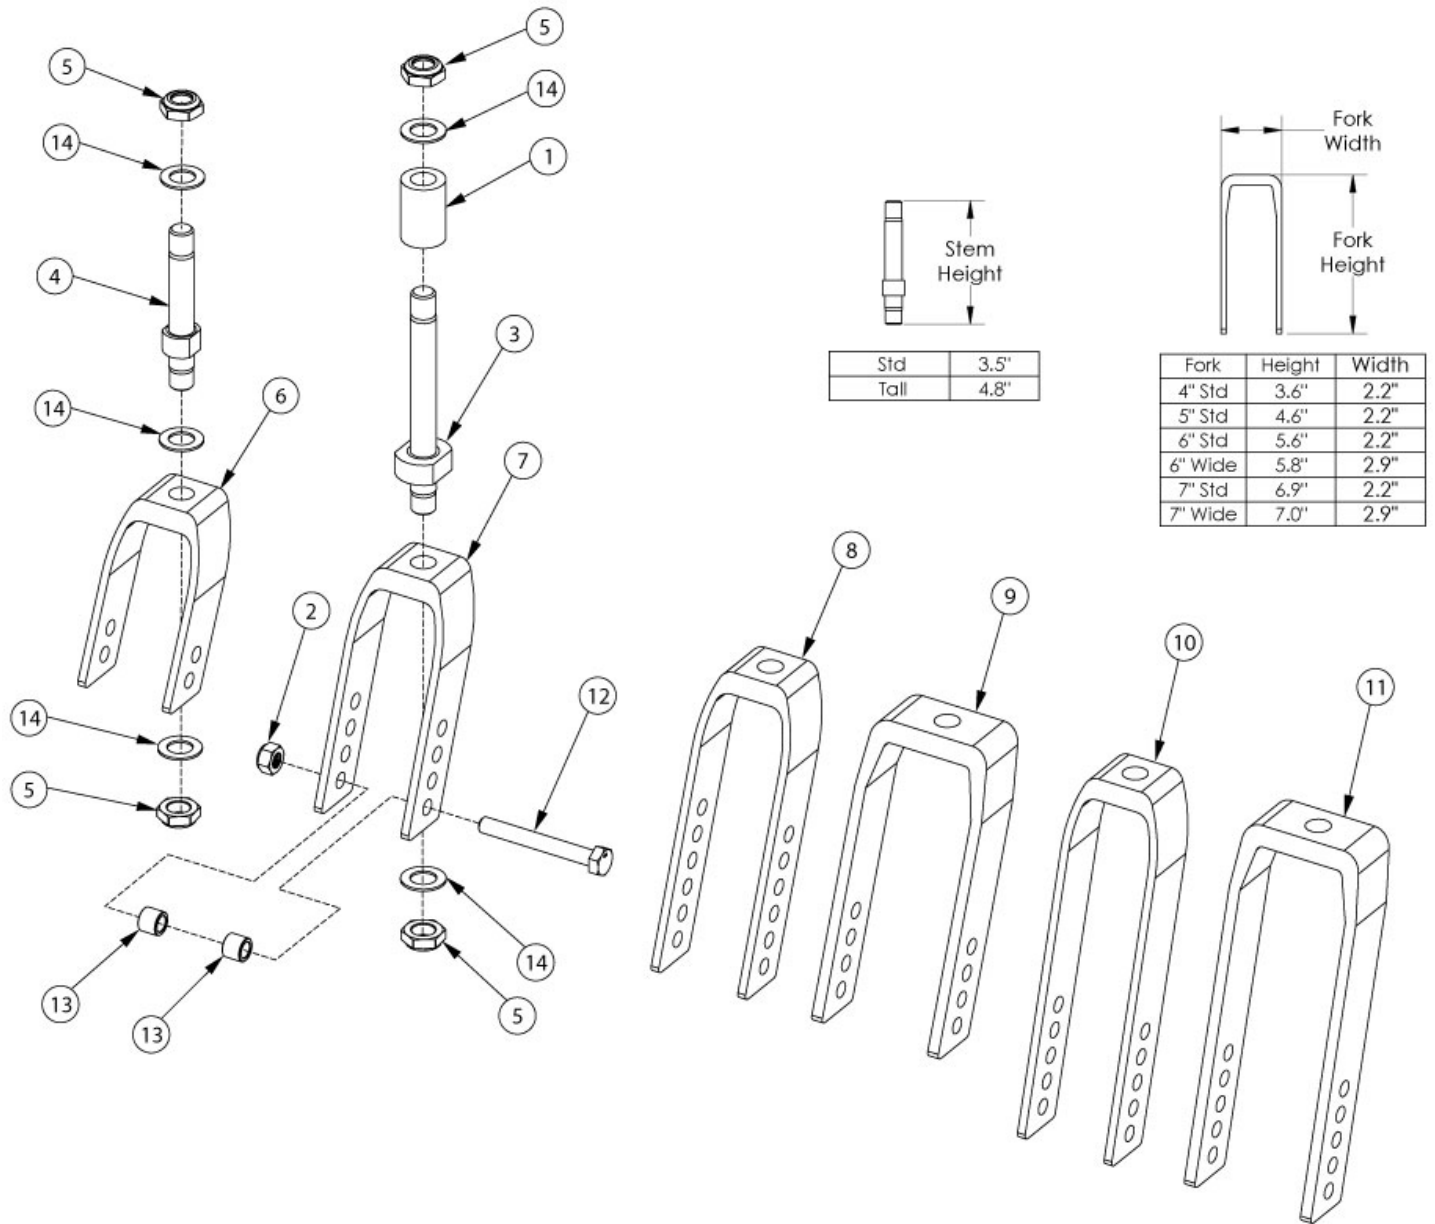

CR45 Caster Forks and Stems

If changing to 2" casters, wide forks and hardware needed.

Item Number	Part Number	Description	Quantity
4, 5, 6, 14	112904	Fork Assembly, Black, 4" Std Stem, Tilt	1
4, 5, 7, 14	503816	Fork Assembly 5" Std Stem, Tilt	1
4, 5, 8, 14	503814	Fork Assembly 6" Std Stem, Tilt	1
4, 5, 9, 14	503817	Fork Assembly 6" Wide Std Stem, Tilt <i>Only used with 2" wide casters.</i>	1

Item Number	Part Number	Description	Quantity
		<i>Only used with 6" x 2" casters</i>	
14	100682	Washer 1/2" .518 x .875 x .047 F/W Black Zinc	3