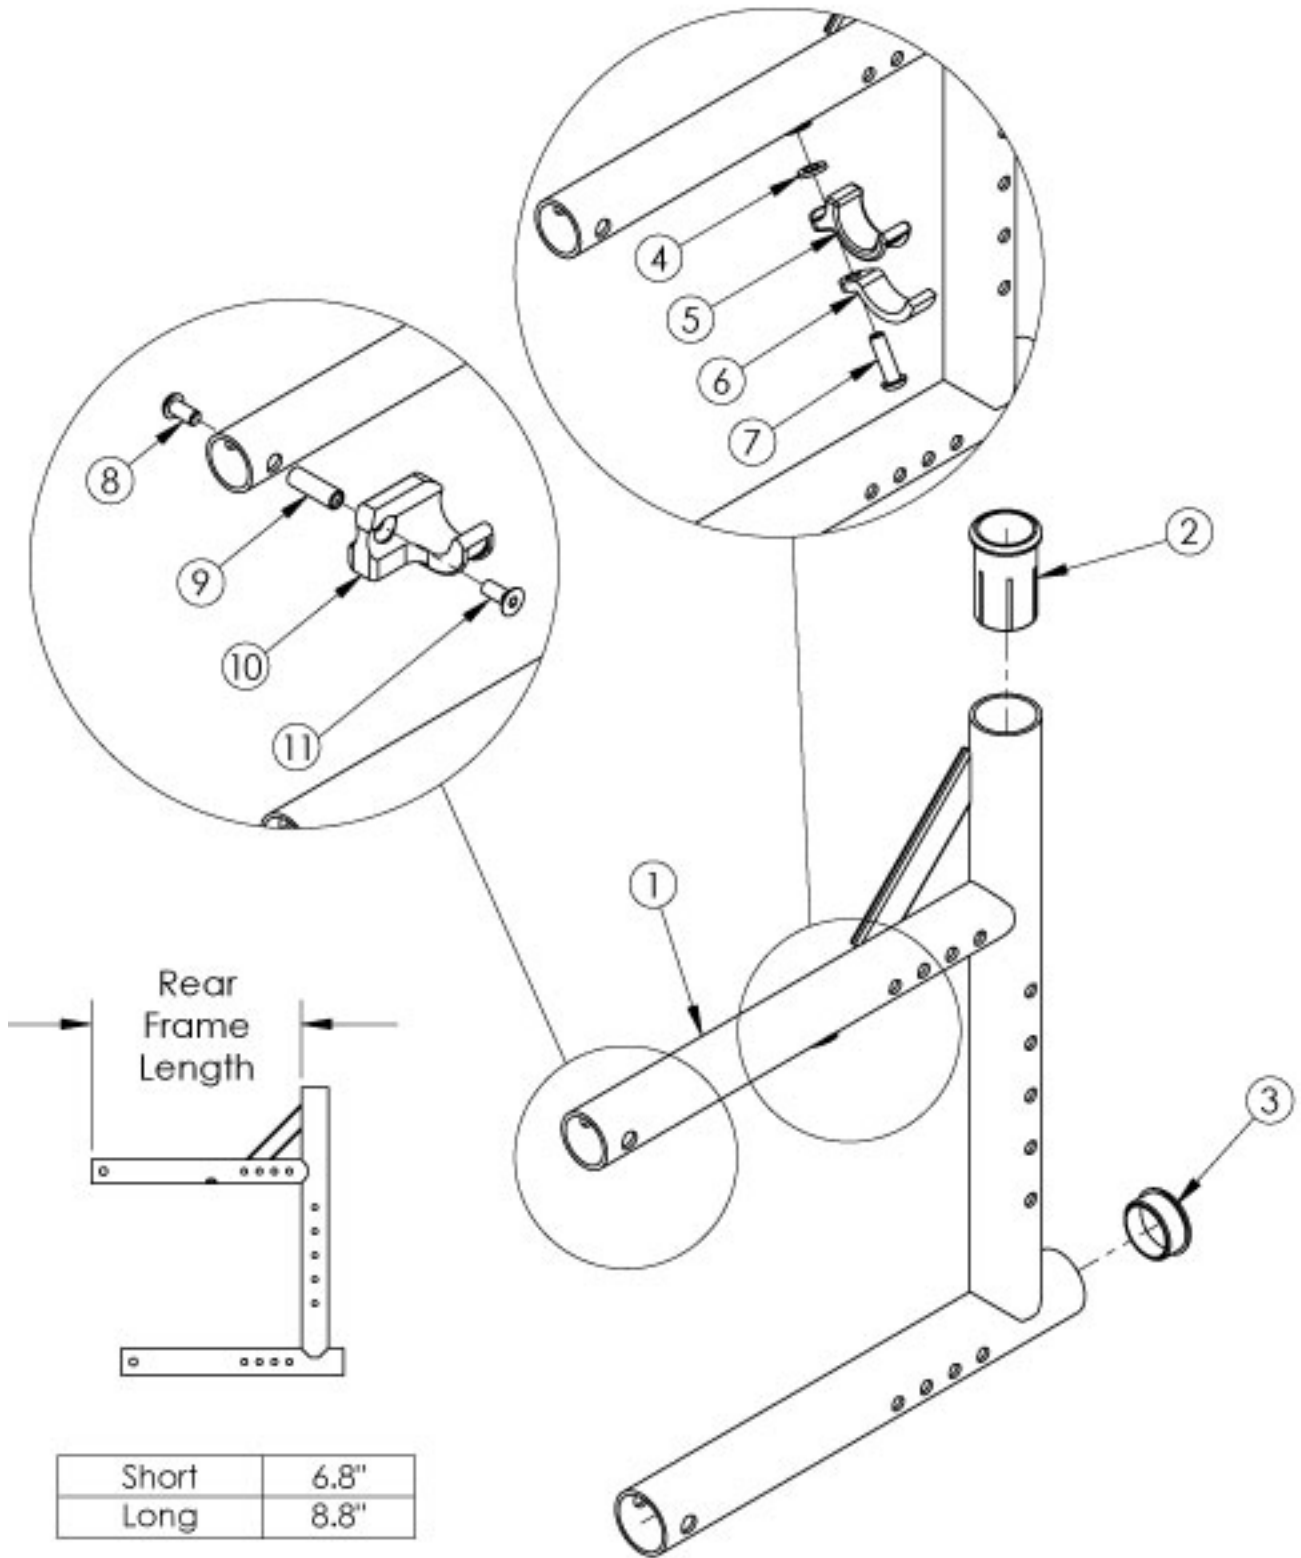

(Discontinued) Catalyst 5Vx Rear Frame

Use the short frame for 14-17" Seat Depths. Use the long frame for 18-20" Seat Depths. This rear frame was used on serial numbers prior to C5053765, C5HD003546, and CVX0091137. If switching to a new Seat Depth, new Height Adjustable Flip Back T-Arms may be needed.

Item Number	Part Number	Description	Quantity
4, 5, 6, 7a	501005	Seat Hook and Support Hardware Kit, Standard, Catalyst <i>Used with Standard Weight Capacity. This kit contains quantity of 1 each</i>	1
4, 5, 6, 7b	114528	Seat Hook and Support Hardware Kit, Standard, for Heavy Duty Catalyst <i>Used with Heavy Duty / 350 lbs Weight Capacity. This kit contains quantity of 1 each</i>	1
2	000030	Backrest Sleeve Cat	1
3	100532	Tube End Plug 1 1/8"	1
4	100831	1/2" Washer OD .040" Thick	1
5	000003	Seat Hook, Catalyst	1
6	000004	Seat Hook Support, Catalyst	1
7a	100668	M6 x 20 CLS10.9 BTN SHCS ZC w/Patch <i>Used with Standard Weight Capacity</i>	1
7b	101180	M6 x 20 SHCS BLK ZC <i>Used with Heavy Duty / 350 lbs Weight Capacity</i>	1
8	100667	M6 x 12 BTN SHCS BLKZC w/Patch	1
9	000065	M6 x 23.68 Threaded Barrel	1
10a	000960R	Seat Hook Open Frame Right Front Frame / Left Rear Frame, Catalyst	1
10b	000960L	Seat Hook Open Frame Left Front Frame / Right Rear Frame, Catalyst	1
11	101594	M6 x 14 CLS10.9 DIN7991 FSHCS BLKZC w/Patch	1