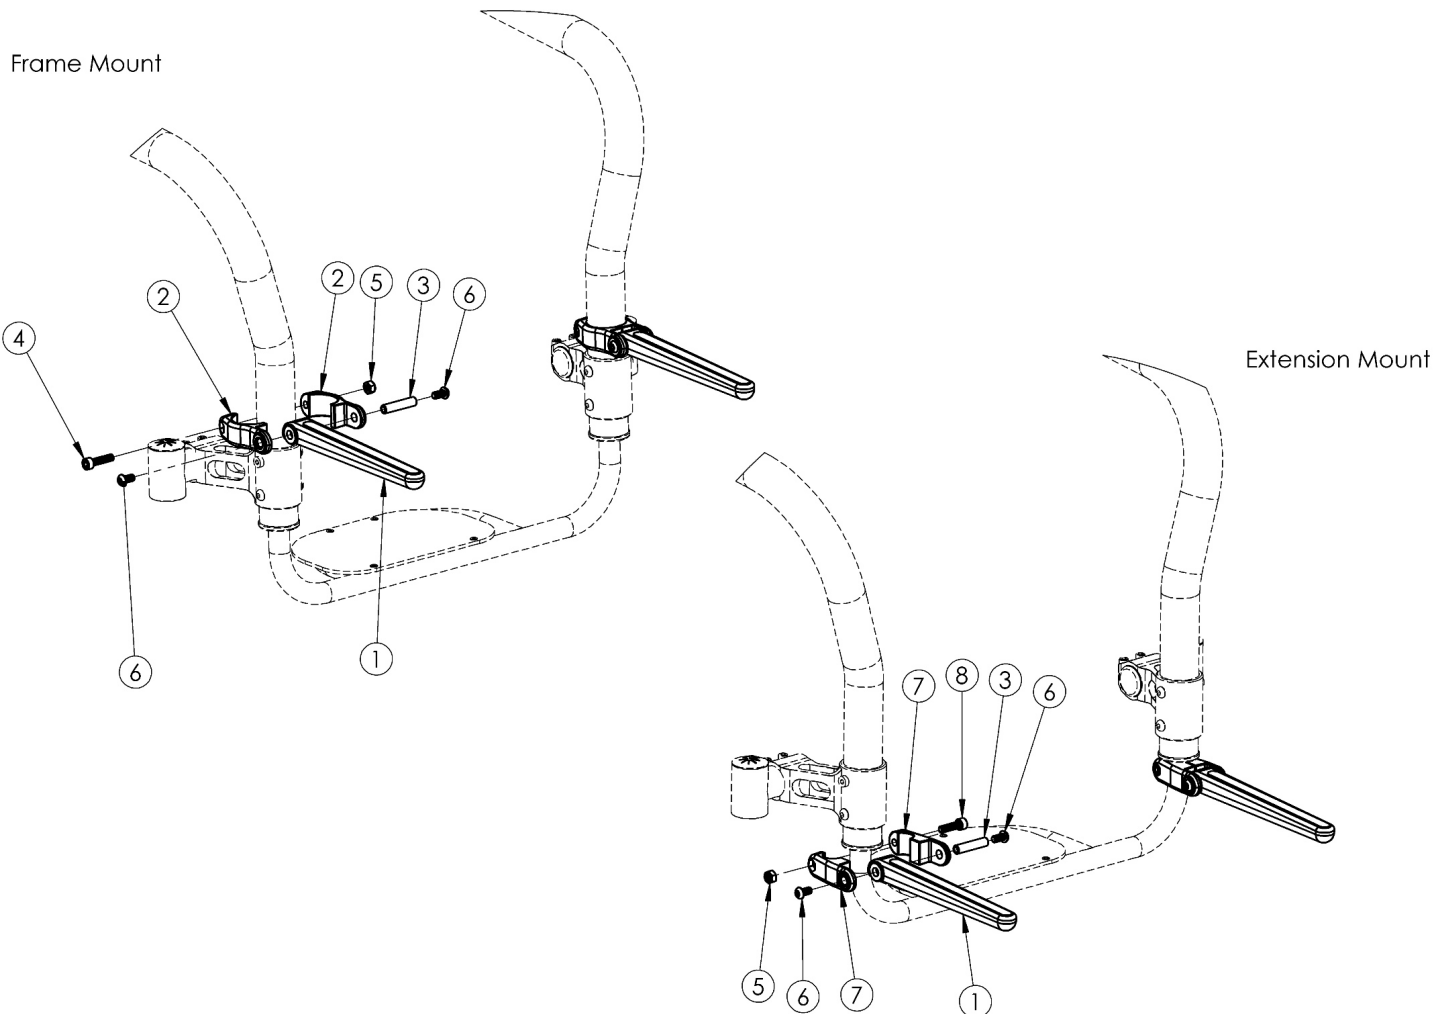

Rogue ALX / Little Wave XP Luggage Carrier (Formerly Tsunami)

Item Number	Part Number	Description	Quantity
1 - 8	504465	Luggage Carrier Kit, Rogue/RG ALX/LW XP	1
1	003430	Luggage Carrier Fork Assembly	2
2	003412	Luggage Carrier Clamp 1.375 <i>Used to mount Luggage Carrier to the frame</i>	4
3	003413	Luggage Carrier Barrel	2
4	100780	M6 x 25 SHCS ZC <i>Only used when Luggage Carrier is mounted to the frame</i>	2
5	100658	M6 Nylock Nut Blk Zn	2
6	100667	M6 x 12 BTN SHCS BLKZC w/Patch	4

Item Number	Part Number	Description	Quantity
7	003409	Luggage Carrier Clamp .75 <i>Used to mount Luggage Carrier to the footrest tubes/extensions</i>	4
8	101845	M6 x 22 SHCS Blk Zn <i>Only used when Luggage Carrier is mounted to the footrest tubes/extensions</i>	2