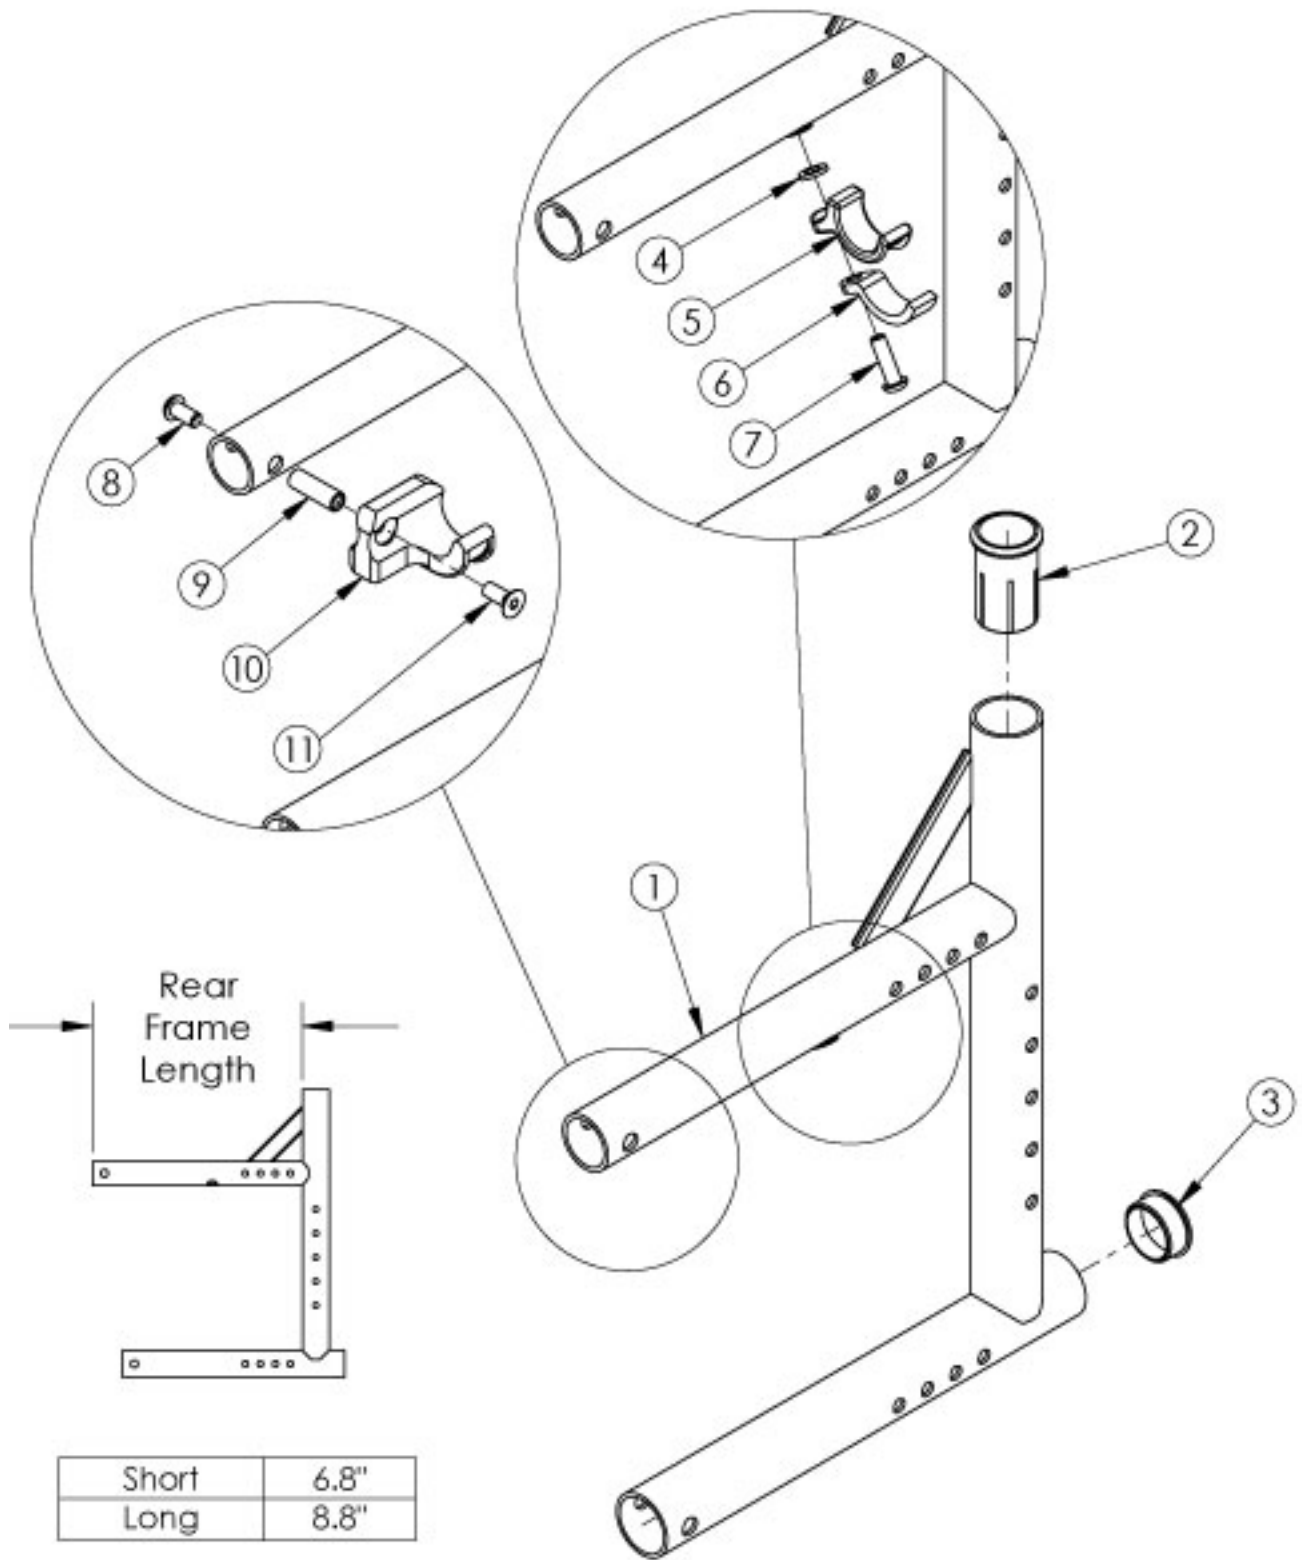

(Discontinued) Catalyst 5Vx Rear Frame

Use the short frame for 14-17" Seat Depths. Use the long frame for 18-20" Seat Depths. This rear frame was used on serial numbers prior to C5053765, C5HD003546, and CVX0091137. If switching to a new Seat Depth, new Height Adjustable Flip Back T-Arms may be needed.

Item Number	Part Number	Description	Quantity
4, 5, 6, 7a	501005	Seat Hook and Support Hardware Kit, Standard, Catalyst <i>Used with Standard Weight Capacity. This kit contains quantity of 1 each</i>	1
4, 5, 6, 7b	114528	Seat Hook and Support Hardware Kit, Standard, for Heavy Duty Catalyst <i>Used with Heavy Duty / 350 lbs Weight Capacity. This kit contains quantity of 1 each</i>	1
2	000030	Backrest Sleeve Cat	1
3	100532	Tube End Plug 1 1/8"	1
4	100831	1/2" Washer OD .040" Thick	1
5	000003	Seat Hook, Catalyst	1
6	000004	Seat Hook Support, Catalyst	1
7a	100668	M6 x 20 CLS10.9 BTN SHCS ZC w/Patch <i>Used with Standard Weight Capacity</i>	1
7b	101180	M6 x 20 SHCS BLK ZC <i>Used with Heavy Duty / 350 lbs Weight Capacity</i>	1
8	100667	M6 x 12 BTN SHCS BLKZC w/Patch	1
9	000065	M6 x 23.68 Threaded Barrel	1
10a	000960R	Seat Hook Open Frame Right Front Frame / Left Rear Frame, Catalyst	1
10b	000960L	Seat Hook Open Frame Left Front Frame / Right Rear Frame, Catalyst	1
11	101594	M6 x 14 CLS10.9 DIN7991 FSHCS BLKZC w/Patch	1