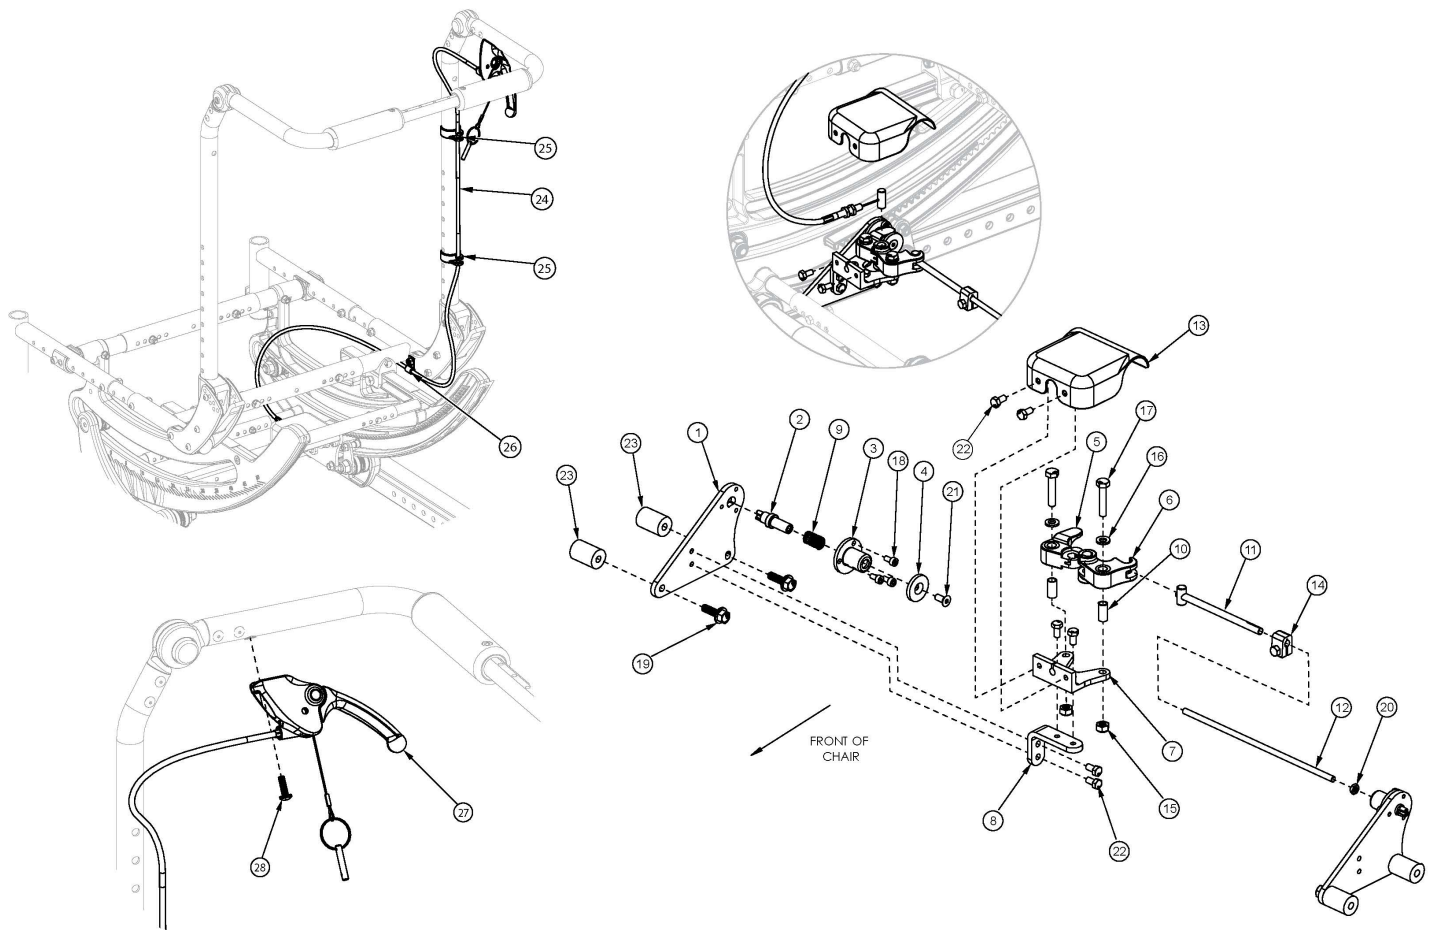

# Focus CR Hand Tilt Mechanism Fixed Height with Adjustable Handle Back

This design effective starting with serial numbers FCR0026599 and FCHD002333. <p>

If serial number is prior to FCR0026599 and FCHD002333 new back cane assemblies are required in addition to the hand tilt mechanism.

Item Number	Part Number	Description	Quantity	Retail
		<i>Used with Tall Fixed Height with Adjustable Handle Back Post</i>		
1	004280	Mount Plate, Tilt Lock	2	\$14.49
2	004281	Pin, Plunger, Tilt Lock	2	\$61.67
3	004282	Housing, Plunger, Tilt Lock	2	\$10.51
4	004283	Thrust Washer, Tilt Lock	1	\$7.25
1-4, 9, 18, 19a	506259	Tilt Lock Mechanism Single Hand/Foot, Slave Right	1	\$98.65
1-4, 9, 18, 19a	506260	Tilt Lock Mechanism Single Hand/Foot, Slave Left	1	\$98.65
1-4, 9, 18, 19b, 23	506261	Tilt Lock Mechanism Single Hand/Foot, Heavy Duty, Slave Right	1	\$154.97
1-4, 9, 18, 19b, 23	506262	Tilt Lock Mechanism Single Hand/Foot, Heavy Duty, Slave Left	1	\$154.97
5	004284	Cam Lever, Drive, Tilt Lock	1	\$32.35
6	004285	Cam Lever, Slave, Tilt Lock	1	\$32.35
7	004286	Mount, Linkage, Dual	1	\$46.23
8	004289	Bracket, Mount, Tilt Lock	1	\$15.54
9	004290	Spring, Comp, .42OD x 1.0L x .038W	2	\$1.05
10	004291	Bushing, Pivot, Tilt Lock	2	\$6.83
11	004294	Tube Assembly, Slave, Tilt Lock	1	\$12.92
12a	004295	Rod, Slave, Small, 4.96" <i>Used with Small Frame Width Range</i>	1	\$7.99
12b	004296	Rod, Slave, Medium, 6.96" <i>Used with Medium Frame Width Range</i>	1	\$8.19
12c	004297	Rod, Slave, Large, 8.96" <i>Used with Large Frame Width Range</i>	1	\$8.77
12d	112564	Rod, Slave, X-Large, 10.96" <i>Used with X-Large Frame Width Range</i>	1	\$9.37
13	004298	Cover, Tilt Lock	1	\$13.03
14	004308	Shaft Clamp, 6mm x M5	1	\$16.81
15	100658	M6 Nylock Nut Blk Zn	2	\$1.05
16	100746	M6 Flat Washer Blk Zn	2	\$1.58
17	101824	M6 x 30 HHCS Blk Zn	2	\$2.10