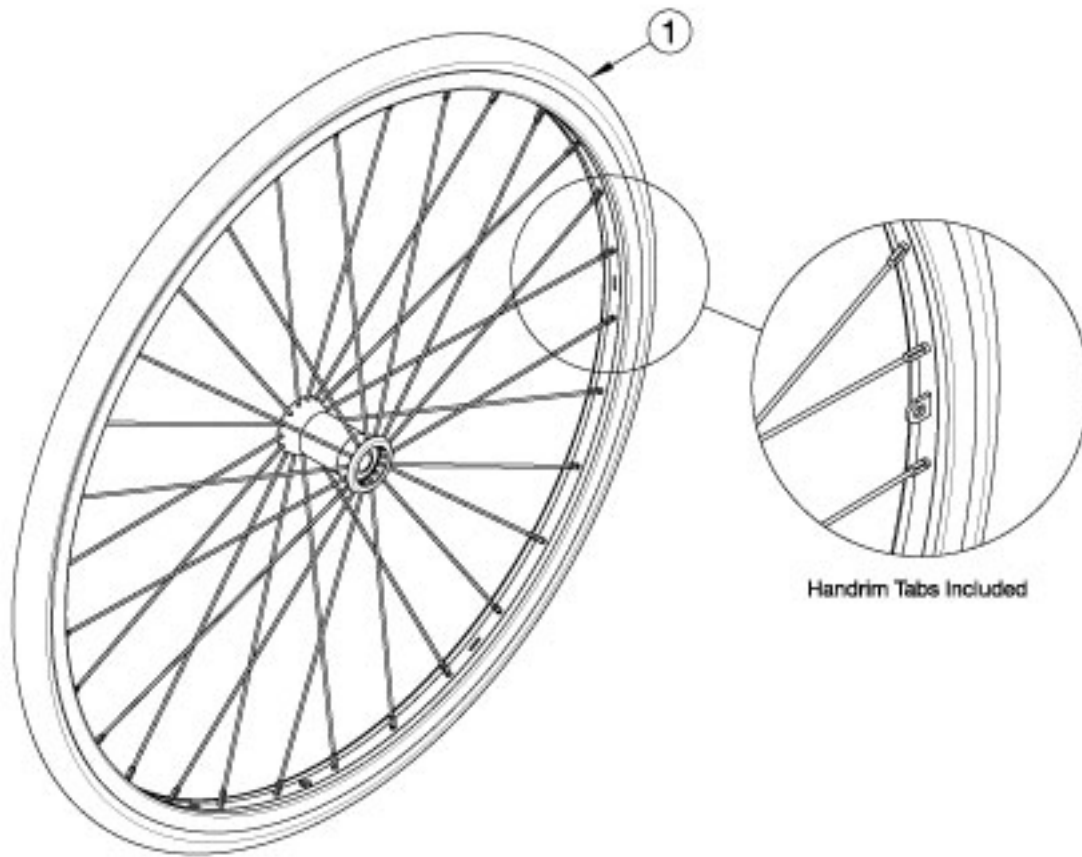

Spoke Wheel / Tire Assemblies

Item Number	Part Number	Description	Quantity
1a	116731	22" Spoke Rim 10 Slot Wheel, Pneumatic w/ Airless Insert Tire	1
1b	116729	24" Spoke Rim 10 Slot Wheel, Pneumatic w/ Airless Insert Tire	1