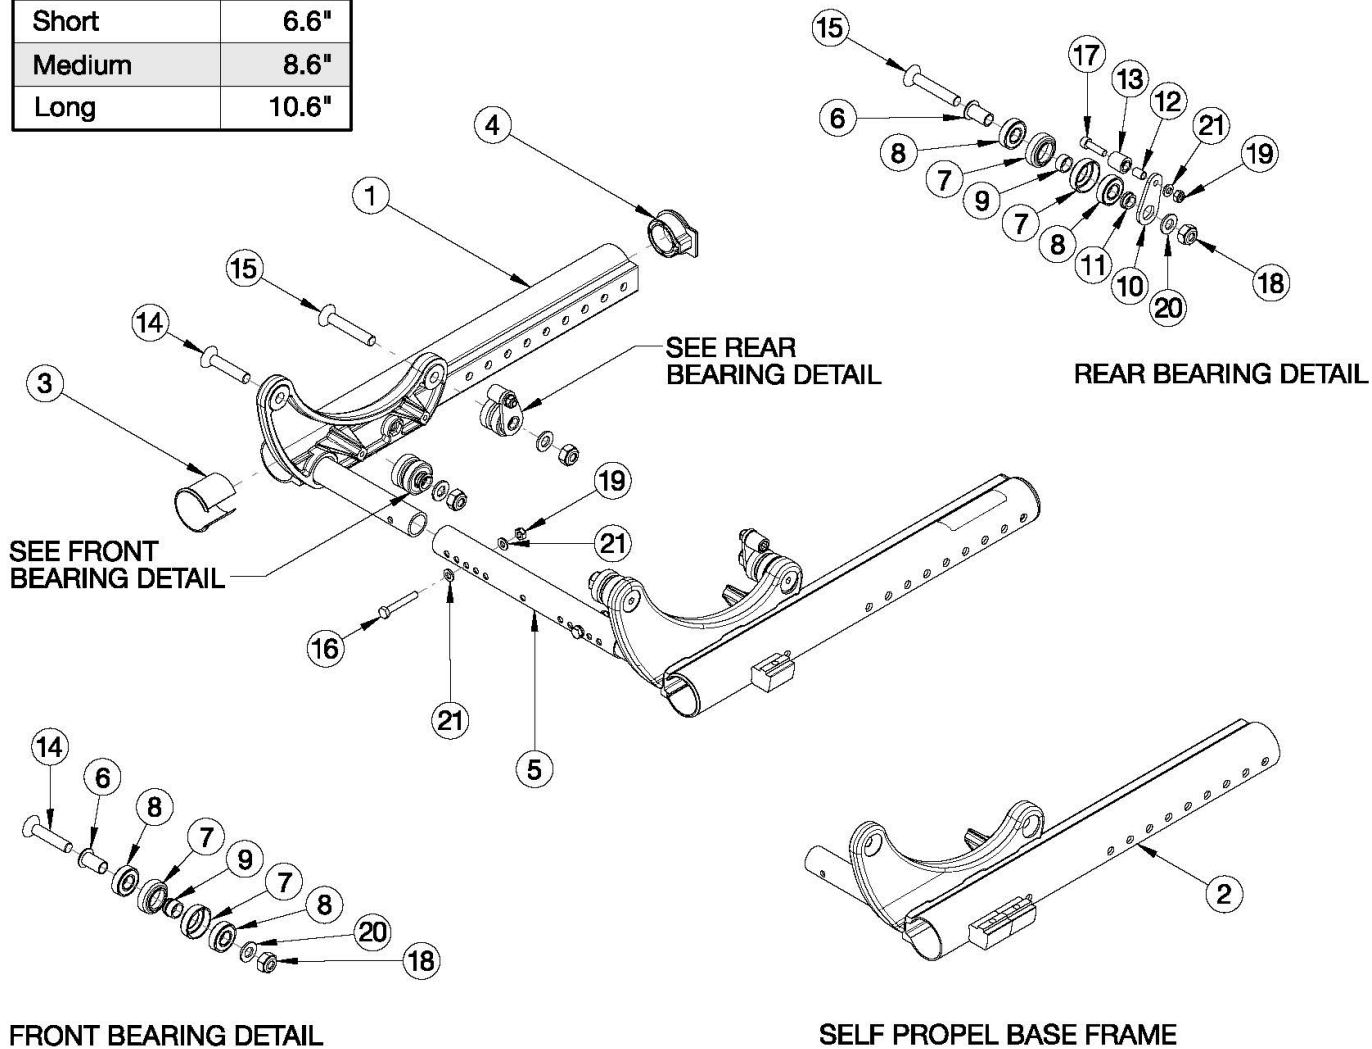

# Focus CR Base Frame

Growth Strut	Length
Short	6.6"
Medium	8.6"
Long	10.6"

Heavy Duty Base Frame required for X-Large (20"-24") Frame Width Range If quoting a Left Frame for Australia or New Zealand, 122921 is required when transit is not present.

Item Number	Part Number	Description	Quantity
1a, 3, 4	501064_ _ _	Base Frame Assembly Right	1
1b, 3, 4	501065_ _ _	Base Frame Assembly Left	1
2a, 3, 4	503413_ _ _	Base Frame Self Propel Assembly Right	1

Item Number	Part Number	Description	Quantity
2b, 3, 4	503414_ _ _	Base Frame Self Propel Assembly Left	1
6-9, 14, 18, 20	502412	Front Bearing Kit Focus (1 Side)	1
6-13, 15, 17-21	502413	Rear Bearing Kit Focus (1 Side)	1
6-15, 17-21	501066	Bearing Replacement Kit Focus <i>Contains complete 2 front and 2 rear bearings</i>	1
3	001009	Sleeve Base Frame TILT	2
4	001010	Plug Base Frame TILT	2
5a	001011	Growth Strut, Base, Small Tilt <i>Used on Small Width Range</i>	1
5b	001012	Growth Strut, Base, Medium Tilt <i>Used on Medium Width Range</i>	1
5c	001013	Growth Strut, Base, Large Tilt <i>Used on Large Width Range</i>	1
6	001014	Bearing Shaft TILT	4
7	001015	Bearing Liner TILT	8
8	100902	Bearing 1 1/8" x 1/2" R8RS	8
9	001016	Bearing Spacer TILT	4
10	001017	Swivel Plate TILT	2
12	001019	Bearing Shaft Upper	2
13	001020	Bearing Upper TILT	2
14	101816	M10 x 50 FHCS Blk Zn	2
15	101817	M10 x 60 FHCS Blk Zn	2
16	101825	M6 x 40 HHCS Blk Zn	2
17	101845	M6 x 22 SHCS Blk Zn	2
18	101840	M10 Nylock Nut Blk Zn	4
19	100658	M6 Nylock Nut Blk Zn	4
20	101859	M10 Flat Washer Blk Zn	4
21	100746	M6 Flat Washer Blk Zn	6
	122921	Not AS/NZS 3696.19 Compliant On-Chair Label with Instruction	1