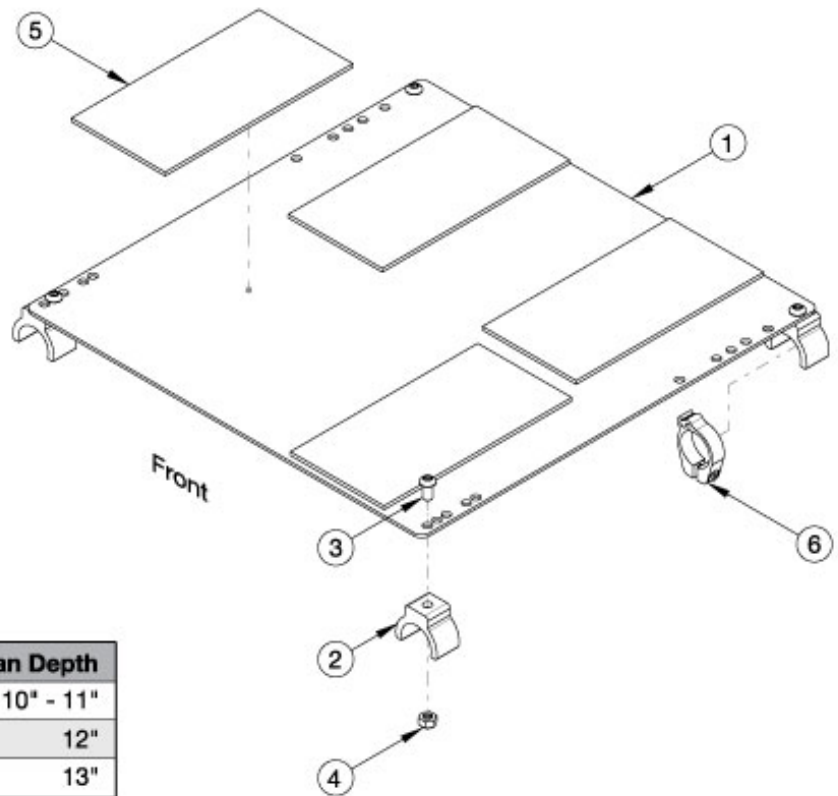

Catalyst / Spark Seat Pan (Non Transit)

Part Number	Tape Size	Seat Pan Depth
004458	3" x 4"	10" - 11"
004458 & 004459	3" x 4" & 3" x 5"	12"
004459	3" x 5"	13"
004460	3" x 6"	14" - 22"

The seat pan width and depth measure approximately 0.5" less than the chair size. For a complete seat pan assembly, select the seat pan size needed and hardware kit.

Item Number	Part Number	Description	Quantity
1a, 5a	506009	Seat Pan Catalyst / Spark with AB Tape 10 x 10	1
1b, 5a	506010	Seat Pan Catalyst / Spark with AB Tape 10 x 11	1
1c, 5a, 5b	506011	Seat Pan Catalyst / Spark with AB Tape 10 x 12	1
1d, 5b	506012	Seat Pan Catalyst / Spark with AB Tape 10 x 13	1
1e, 5c	506013	Seat Pan Catalyst / Spark with AB Tape 10 x 14	1
1f, 5c	506014	Seat Pan Catalyst / Spark with AB Tape 10 x 15	1
1g, 5c	506015	Seat Pan Catalyst / Spark with AB Tape 10 x 16	1
1h, 5c	506016	Seat Pan Catalyst / Spark with AB Tape 10 x 17	1
1i, 5c	506017	Seat Pan Catalyst / Spark with AB Tape 10 x 18	1