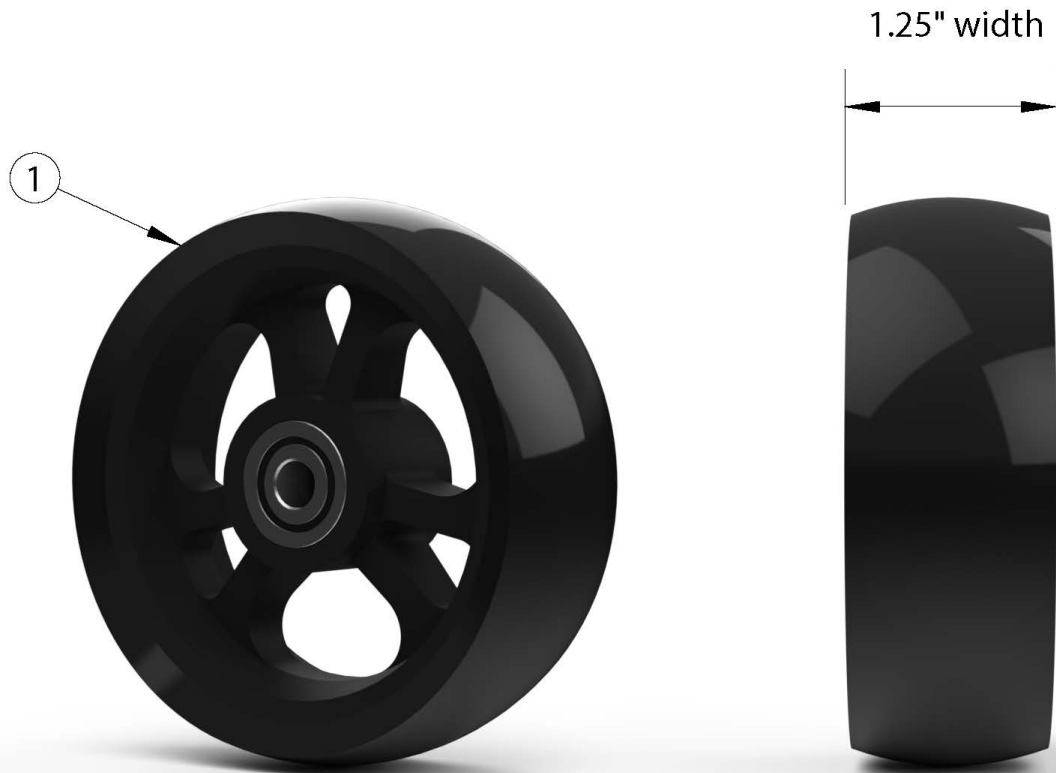

Ethos Casters - 1" Poly

If changing size of casters, new forks may be needed.

Item Number	Part Number	Description	Quantity
1a	100809	Caster 4 x 1" Poly (1.25") <i>Replaced part number 100517</i>	1
1b	100807	Caster 5 x 1" Poly (1.25") <i>Replaced part number 100518</i>	1
1c	100786	Caster 6 x 1" Poly (1.25") <i>Replaced part number 100521</i>	1