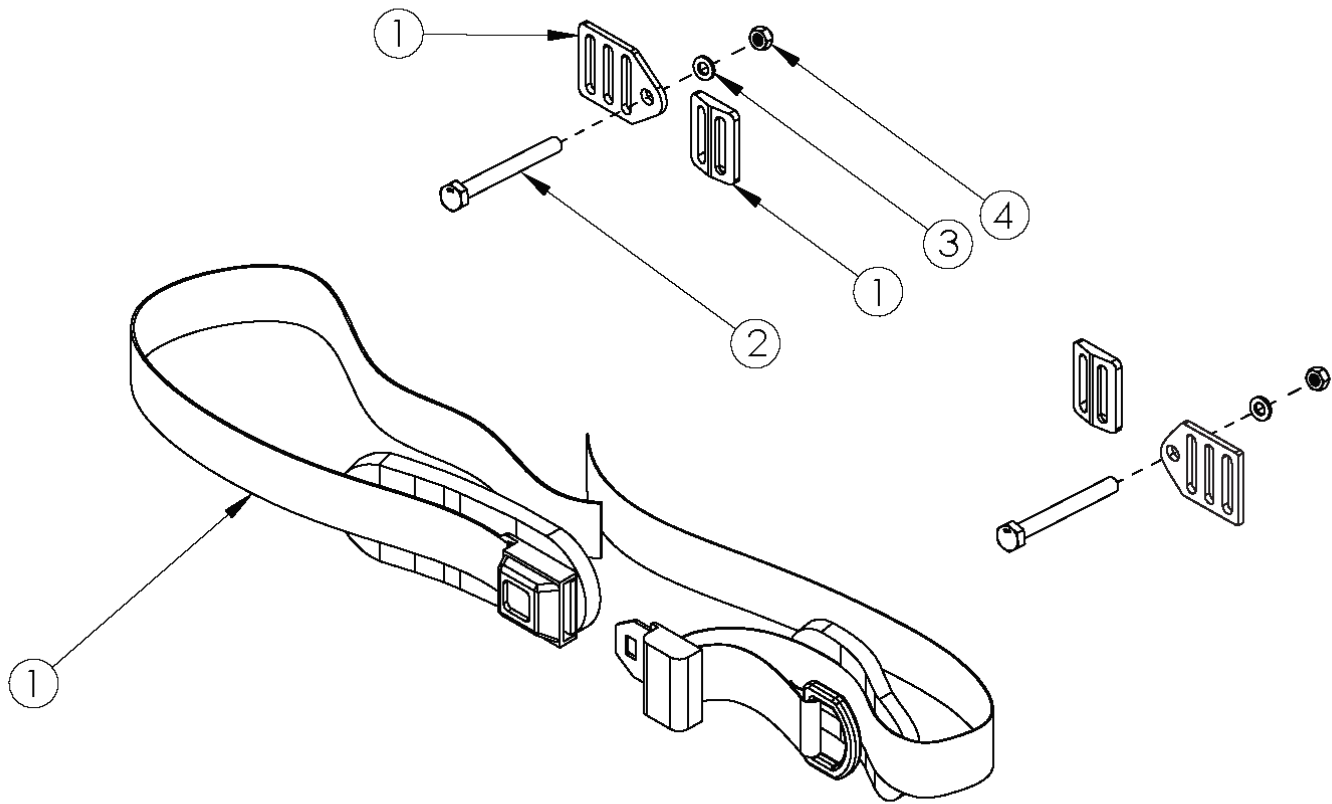

# CR45 Pelvic Positioning Belts - 1.5" Padded Auto Buckle and Hardware

Item Number	Part Number	Description	Quantity
1, 2, 3, 4	111397	Belt Pelvic Positioning 1.5" Auto Buckle Padded 56", Focus	1
1	100958	Belt Pelvic Positioning 1.5" Auto Buckle Padded 56"	1
2	101125	M6 x 55 BTN SHCS BLKZC	2
3	100746	M6 Flat Washer Blk Zn	2
4	100658	M6 Nylock Nut Blk Zn	2