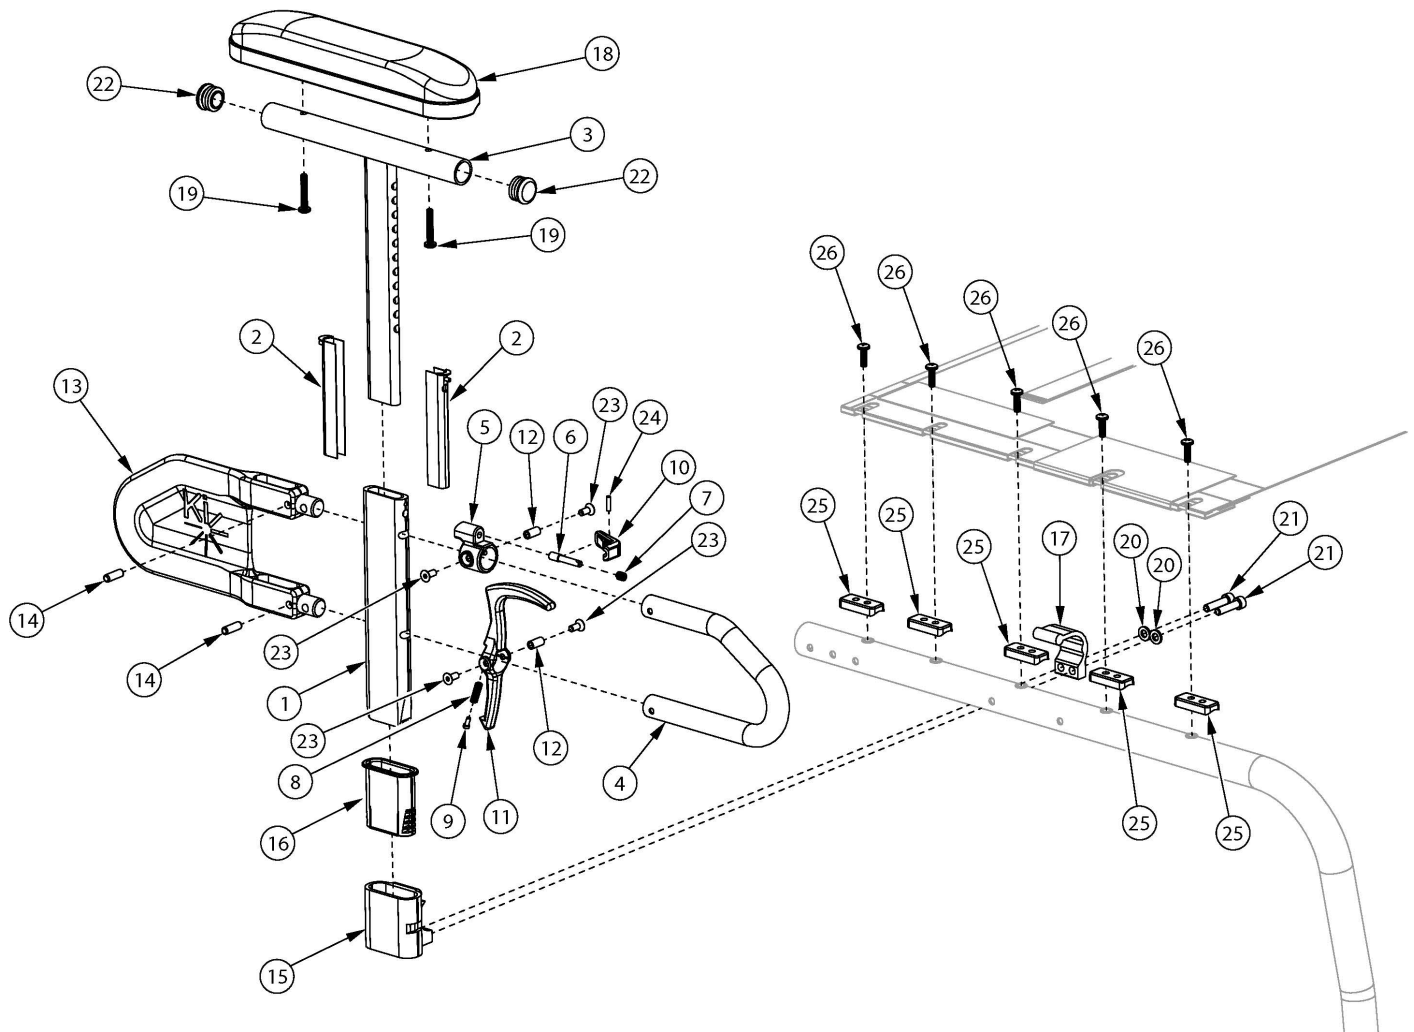

# Ethos Height Adjustable T-Arm

If retrofitting to Height Adjustable T-Arms and wheel locks are present, extended wheel lock clamp assemblies are required.

Item Number	Part Number	Description	Quantity	Retail
1, 2, 4-14, 23-24	004160	Height Adjustable T-Arm Lower Assembly Short <i>Does not include t-arm upper, arm pad or arm pad screws</i>	1	\$132.94
1, 2, 3a, 4-14, 22-24	003463	Height Adjustable T-Arm Short Desk <i>Does not include arm pad or arm pad screws</i>	1	\$207.98
1, 2, 3b, 4-14, 22-24	003464	Height Adjustable T-Arm Short Full <i>Does not include arm pad or arm pad screws</i>	1	\$207.98
1, 2, 3a, 4-14, 18b, 19a, 22-24	505646	Height Adj T-Arm Assm w/ Short Side Shield and Standard Pad Desk	1	\$234.78
1, 2, 3a, 4-14, 18b, 19a, 22-24	505647	Height Adj T-Arm Assm w/ Short Side Shield and Standard Pad Desk, PAIR	1	\$469.57