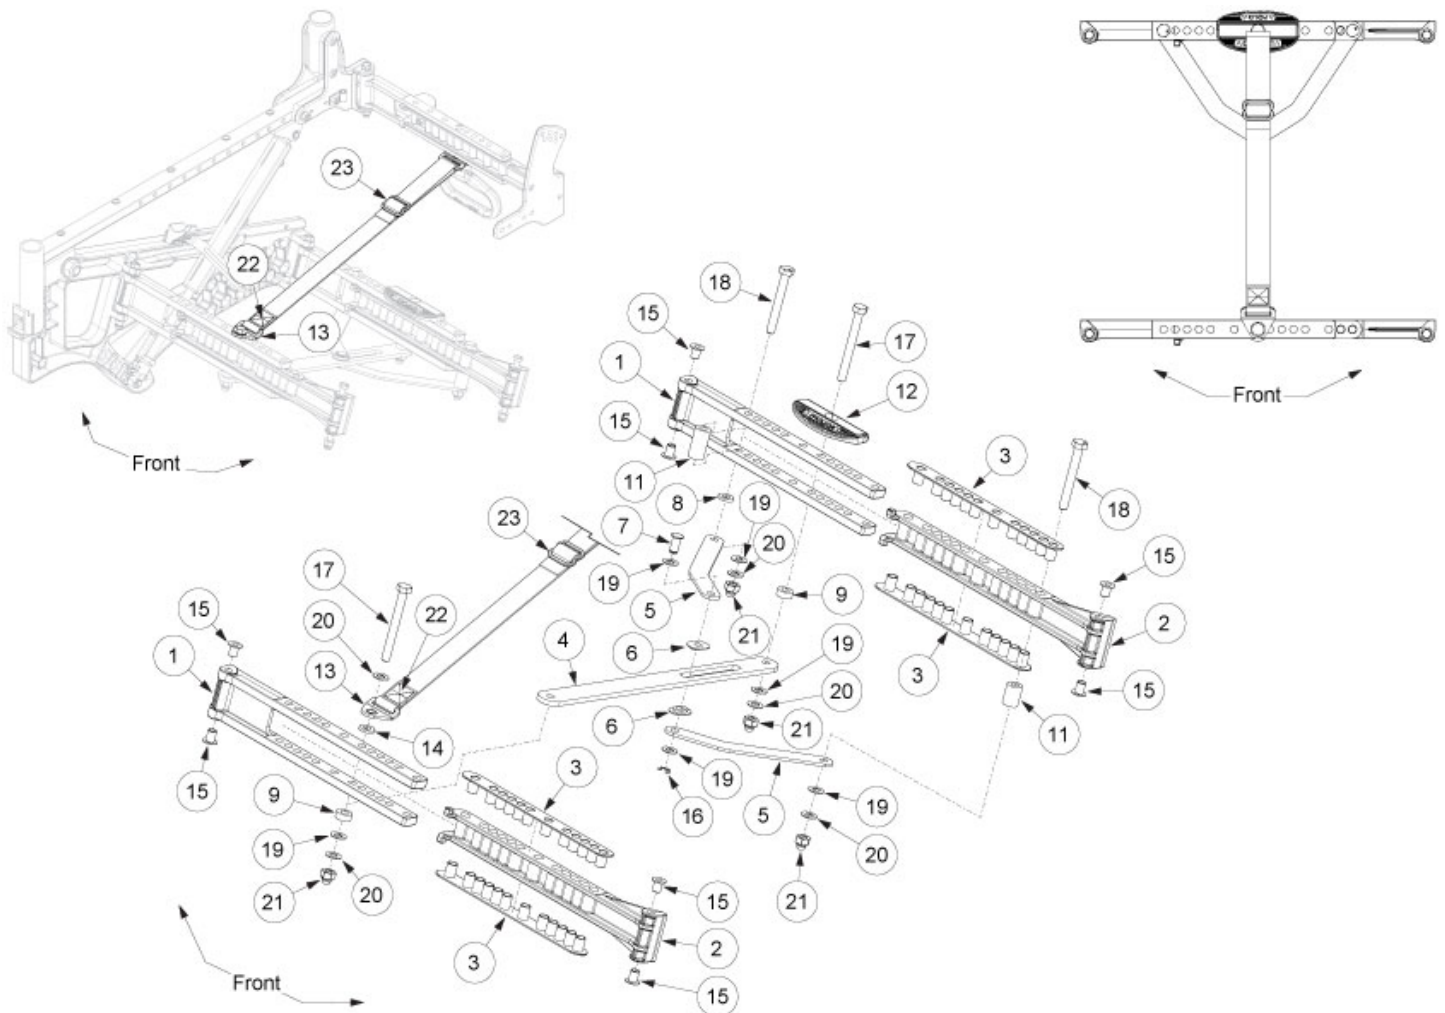

# Liberty Folding Base Cross Brace - Growth

Can you achieve your new width within the existing width range? If no, please choose the appropriate kit below.

Item Number	Part Number	Description	Quantity
1a, 2a, 3-23	110071	Cross Brace Assembly, Base, Small, 14W with Instruction <i>Used on 14 - 15" wide with folding frame</i>	1
1a, 2a, 3-23	110072	Cross Brace Assembly, Base, Small, 16W with Instruction <i>Used on 16 - 18" wide with a small width range and folding frame</i>	1
1b, 2b, 3-23	110073	Cross Brace Assembly, Base, Medium, 16W with Instruction <i>Used on 16 - 17" wide with medium width range and folding frame</i>	1
1b, 2b, 3-23	110074	Cross Brace Assembly, Base, Medium, 18W with Instruction <i>Used on 18 - 20" wide with medium width range and folding frame</i>	1
1c, 2c, 3-23	110075	Cross Brace Assembly, Base, Large, 18W with Instruction	1