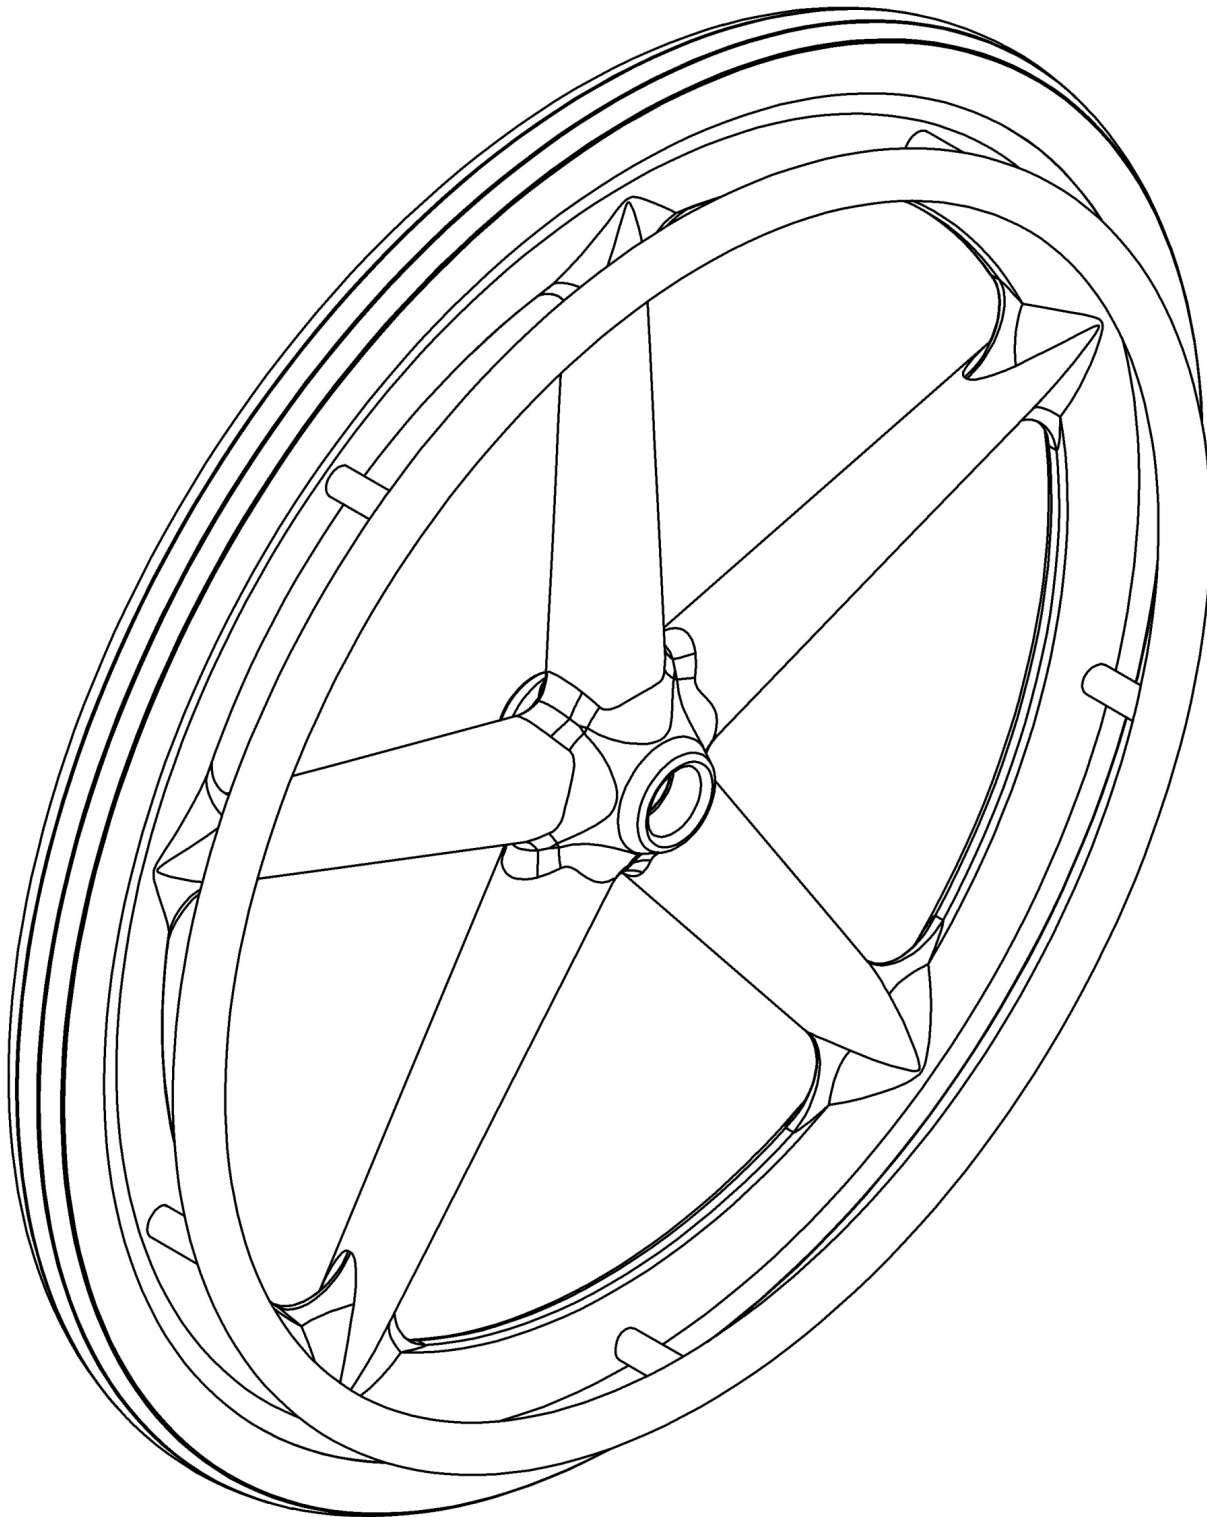

(Discontinued) Arc Mag Wheel / Tire / Handrim Kits

Handrims are not available on 12" or 16" rear wheel sizes. If changing wheel size and anti-tips are present, new anti-tips may be required. If changing wheel size or style, new axles may be needed.

Ki Mobility Mag Wheel/ Tire/ Handrim Kit Item Number Reference

Rear Tire Type	Handrim	Wheel		
		20" 5-Spoke X Core Mag	22" 5-Spoke X Core Mag	24" 5-Spoke X Core Mag
1 3/8" Street Pneumatic	Aluminum Anodized	502090	502100	502110
	Plastic Coated	502091	502101	502111
	Projection			502112
	Natural Fit Standard Omit Grip			502113
	Natural Fit Standard w/ Regular Grip			502114
	Natural Fit Standard w/ Super Grip			502115
	Natural Fit LT Omit Grip			502116
	Natural Fit LT w/ Regular Grip			502117
	Natural Fit LT w/ Super Grip			502118
1 3/8" Full Profile Poly	Aluminum Anodized	502094	502104	502127
	Plastic Coated	502095	502105	502128
	Projection			502129
	Natural Fit Standard Omit Grip			502130
	Natural Fit Standard w/ Regular Grip			502131
	Natural Fit Standard w/ Super Grip			502132
	Natural Fit LT Omit Grip			502133
	Natural Fit LT w/ Regular Grip			502134
	Natural Fit LT w/ Super Grip			502135
1 3/8" Pneumatic w/ Airless Insert	Aluminum Anodized	502096	502106	502136
	Plastic Coated	502097	502107	502137
	Projection			502138
	Natural Fit Standard Omit Grip			502139
	Natural Fit Standard w/ Regular Grip			502140
	Natural Fit Standard w/ Super Grip			502141
	Natural Fit LT Omit Grip			502142
	Natural Fit LT w/ Regular Grip			502143
	Natural Fit LT w/ Super Grip			502144