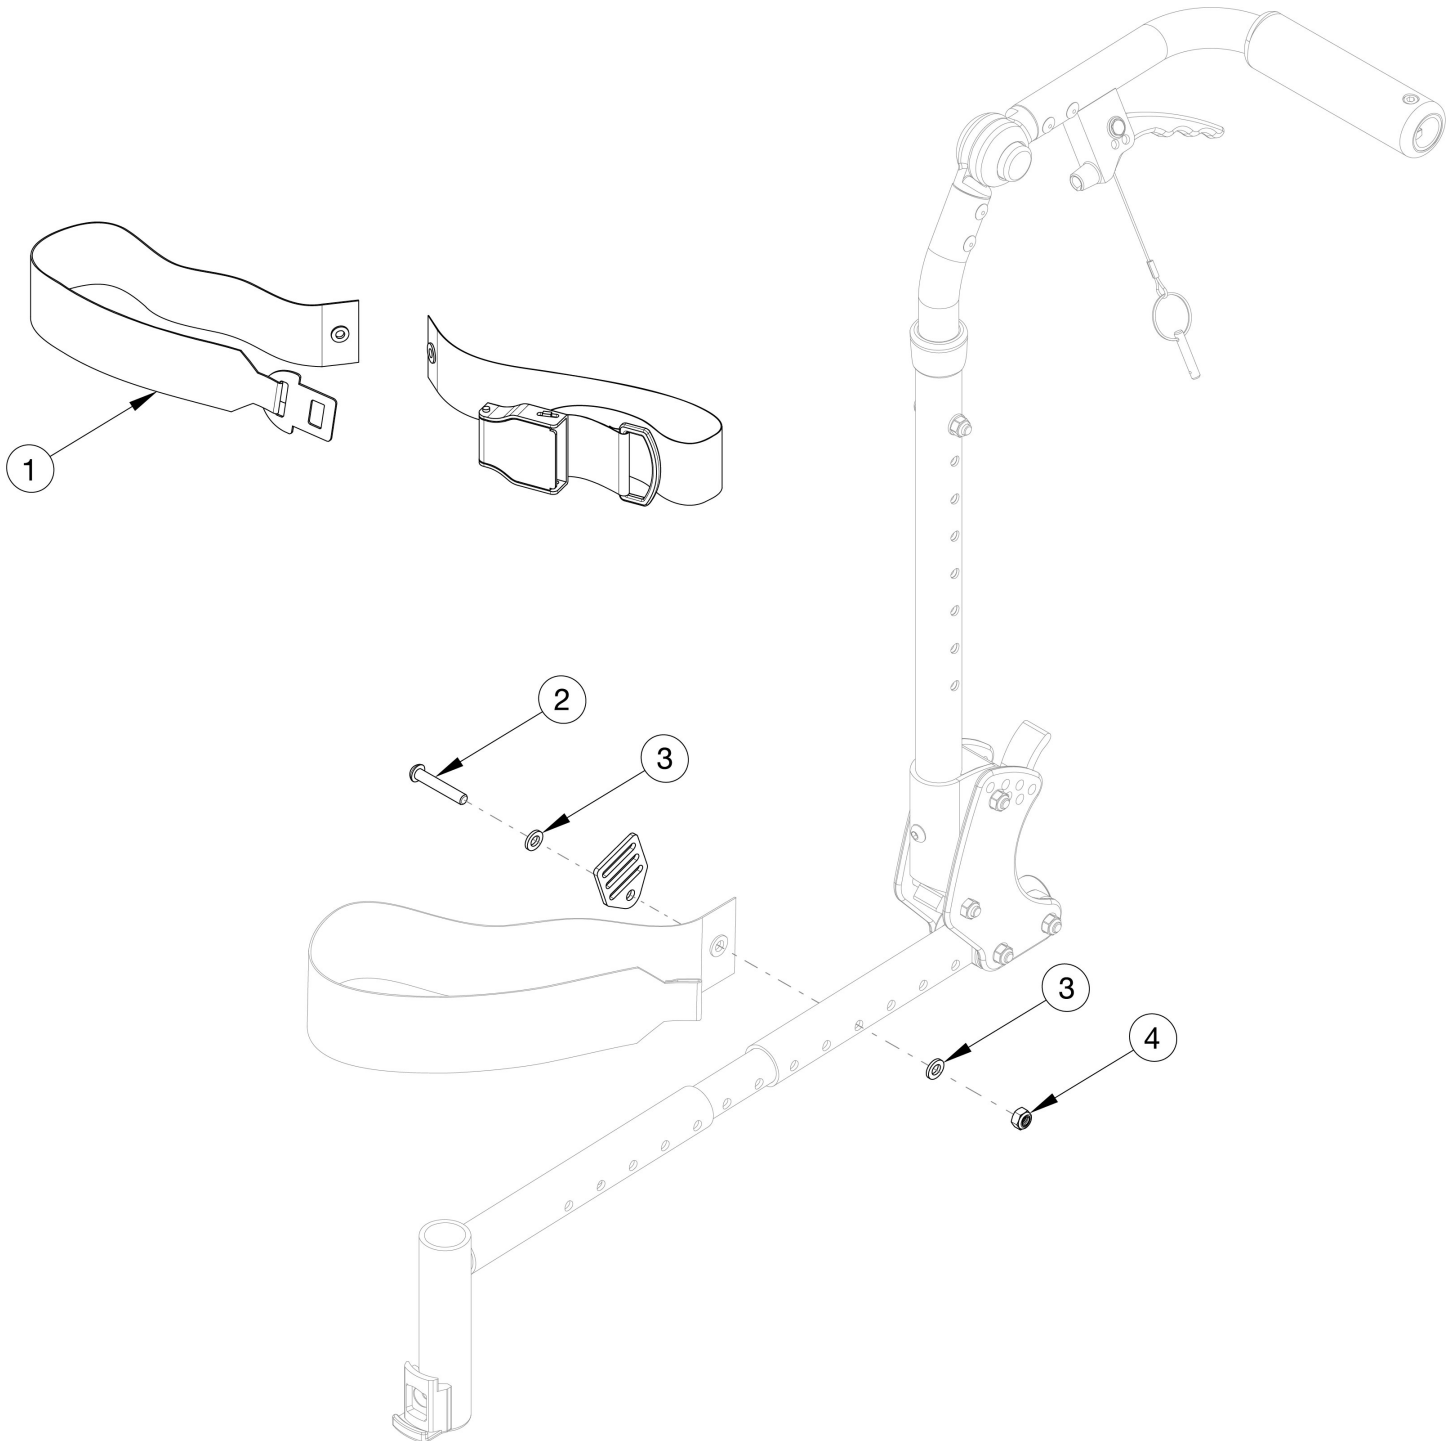

Arc Pelvic Positioning Belt - 2" Airline Buckle and Hardware

Item Number	Part Number	Description	Quantity
1	100594	Belt Pelvic Positioning 2" Airline Buckle 50"	1
2 - 4	102919	Seat Belt Mounting Hardware Flip / Liberty / Arc (PAIR)	1