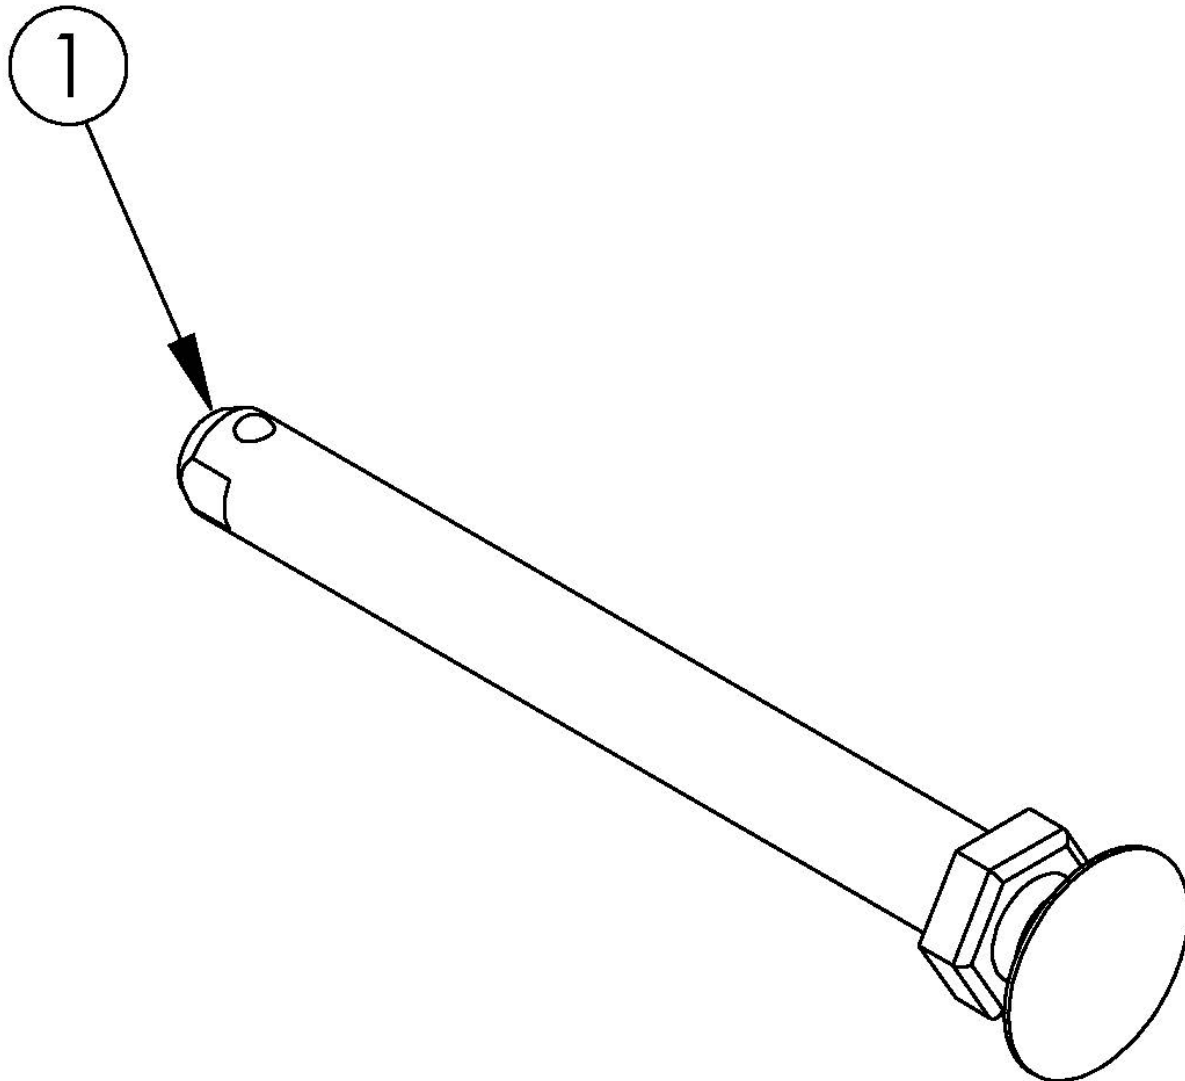

## Flip for x:panda Axle

---

Item Number	Part Number	Description	Quantity
1	101191	Axle Quick Release w/ Button 1/2" x 110MM	1