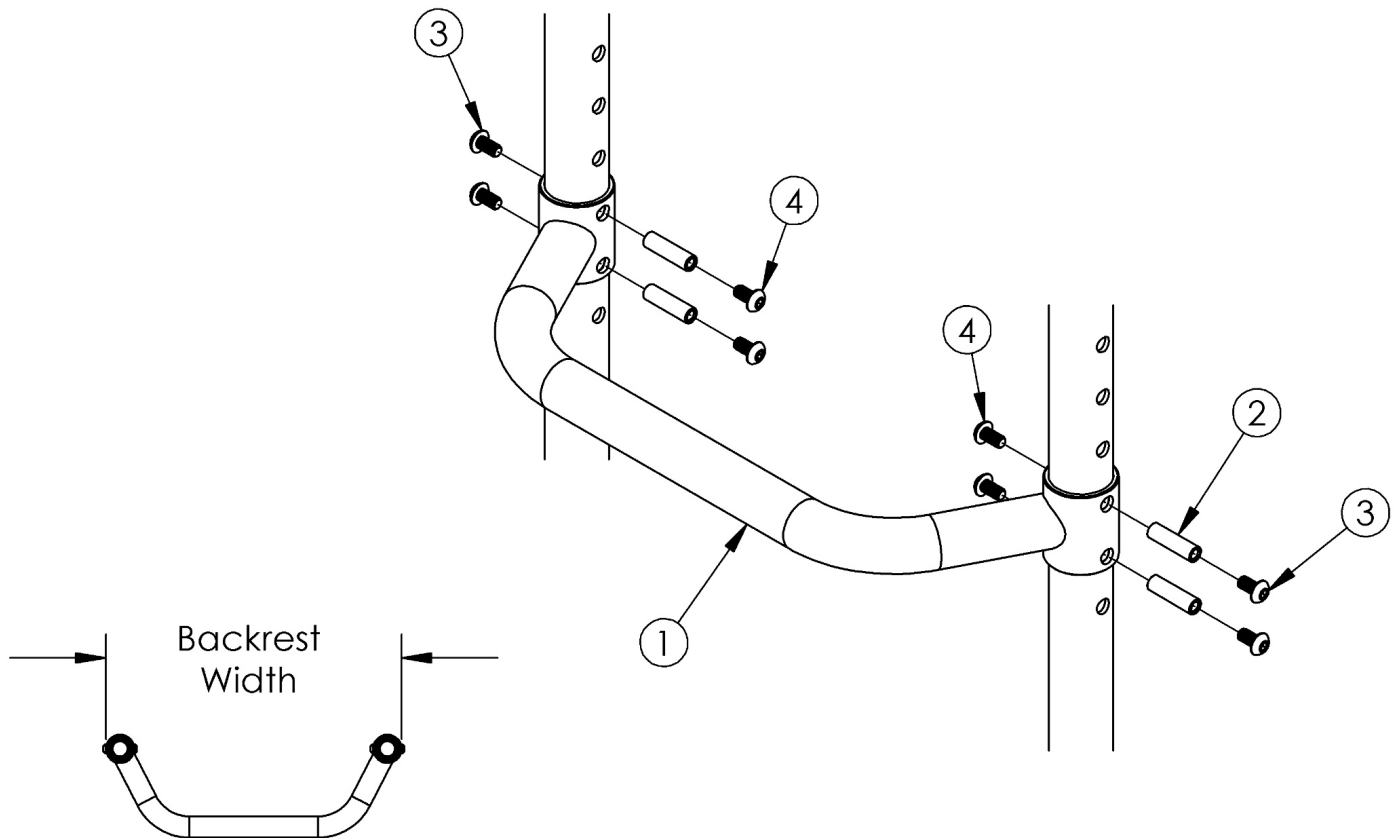

Rogue XP Adjustable Height Rigidizer Bar

Part No.	Width
002023	8.3"
002024	9.3"
000525	10.3"
000526	11.3"
000527	12.3"
000528	13.3"
000185	14.3"
000186	15.3"
000187	16.3"
000188	17.3"
000189	18.3"
000190	19.3"
000191	20.3"

If quoting for the 1" Inward Offset backrest option, the rigidizer should be 1" less than the seat width. If quoting for the 2" Inward Offset backrest option, the rigidizer should be 2" less than the seat width. If quoting for the 2" Outward Offset backrest option, the rigidizer should be 2" greater than the seat width. Please note: the rigidizer bar gets painted according to the accent color selection. If an accent color is not provided, the rigidizer bar would get matched to the frame color.

Item Number	Part Number	Description	Quantity
1a	002023_ _ _	Adjustable Height Rigidizer Bar 8"	1
1b	002024_ _ _	Adjustable Height Rigidizer Bar 9"	1
1c	000525_ _ _	Adjustable Height Rigidizer Bar 10"	1
1d	000526_ _ _	Adjustable Height Rigidizer Bar 11"	1
1e	000527_ _ _	Adjustable Height Rigidizer Bar 12"	1
1f	000528_ _ _	Adjustable Height Rigidizer Bar 13"	1
1g	000185_ _ _	Adjustable Height Rigidizer Bar 14"	1
1h	000186_ _ _	Adjustable Height Rigidizer Bar 15"	1
1i	000187_ _ _	Adjustable Height Rigidizer Bar 16"	1
1j	000188_ _ _	Adjustable Height Rigidizer Bar 17"	1
1k	000189_ _ _	Adjustable Height Rigidizer Bar 18"	1
1l	000190_ _ _	Adjustable Height Rigidizer Bar 19"	1
1m	000191_ _ _	Adjustable Height Rigidizer Bar 20"	1
2	000073	M5 x 24 Threaded Barrel	4
3	103524	M5 x 10 BTN SHCS BLK ZN	4
4	100669	M5 x 10 BTN SHCS BLKZC w/Patch	4