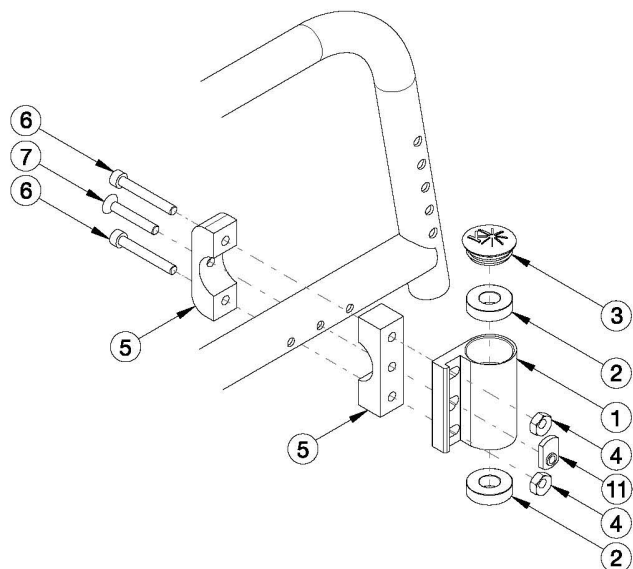

Catalyst 5 Standard Caster Housing for Fixed Front Frame

Fixed Front without Transit

Fixed Front with Transit

This design effective July 12th, 2021 Please Note: The shown orientation of the caster housing above is in the "Forward" position.

Item Number	Part Number	Description	Quantity
1a, 2-7, 11	114444	Caster Housing Assembly, Fixed Front, Black, Left, Catalyst 5	1
1b, 2-7, 11	114444_ _ _	Color Anodized Caster Housing Assembly, Fixed Front, Left, Catalyst 5	1
1c, 2-7, 11	114445	Caster Housing Assembly, Fixed Front, Black, Right, Catalyst 5	1
1d, 2-7, 11	114445_ _ _	Color Anodized Caster Housing Assembly, Fixed Front, Right, Catalyst 5	1
1a, 1c, 2-7, 11	114446	Caster Housing Assembly, Fixed Front, Black, PAIR, Catalyst 5	1
1b, 1d, 2-7, 11	114446_ _ _	Color Anodized Caster Housing Assembly, Fixed Front, PAIR, Catalyst 5	1
1a, 2-5, 8, 9, 11	114447	Caster Housing Assembly, Fixed Front with Transit, Black, Left, Catalyst 5 <i>Front transit bracket shown for reference only. Transit bracket is not included in this assembly.</i>	1
1b, 2-5, 8, 9, 11	114447_ _ _	Color Anodized Caster Housing Assembly, Fixed Front with Transit, Left, Catalyst 5 <i>Front transit bracket shown for reference only. Transit bracket is not included in this assembly.</i>	1
1c, 2-5, 8, 9, 11	114448	Caster Housing Assembly, Fixed Front with Transit, Black, Right, Catalyst 5 <i>Front transit bracket shown for reference only. Transit bracket is not included in this assembly.</i>	1
1d, 2-5, 8, 9, 11	114448_ _ _	Color Anodized Caster Housing Assembly, Fixed Front with Transit, Right, Catalyst 5	1