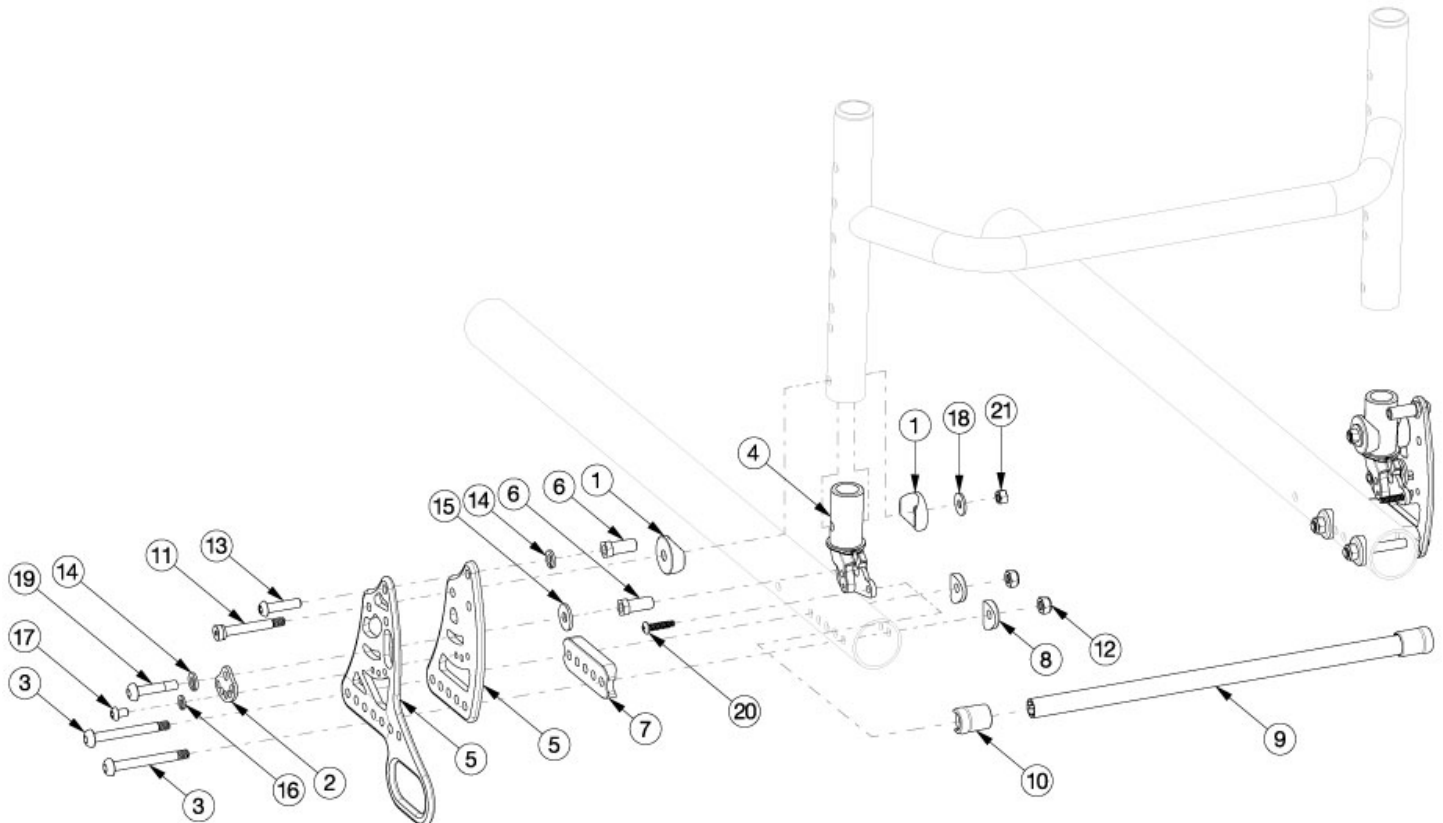

(Discontinued 2) Rogue Backrest Mount and Hardware

Please note the following: ****Backrest Bracket Mount Kits (parts 107199 and 107200) and the Backrest Transit Bracket Mount Kit (part 107245) contain complete assemblies for the left and right sides. **This Rogue Backrest Mount and Hardware is effective starting with serial number RG0016612. **If retrofitting to this backrest style, new back frames and backrest tubes are required. **If replacing backrest parts for a Discontinued Rogue with XP option, see Discontinued Rogue Backrest Mount and Hardware page. If you have a Rogue XP, see the Rogue XP Backrest Mount pages.**

Item Number	Part Number	Description	Quantity
1	000055	Saddle 1"	4
2	001762	Arc Adjustment Cam	2
3a	003232	M6 x 55 BHCS Blk Zc <i>Used on chairs with 0" or positive center of gravity</i>	4
3b	003241	M6 x 60 BHCS P/THD Custom Blk Zc <i>Used on chairs with negative center of gravity</i>	4
5a	003711	Back Bracket Right, Black Anodized	1
5b	003711_ _ _	Color Anodized Back Bracket, Right	1
5c	003712	Back Bracket Left, Black Anodized	1
5d	003712_ _ _	Color Anodized Back Bracket, Left	1