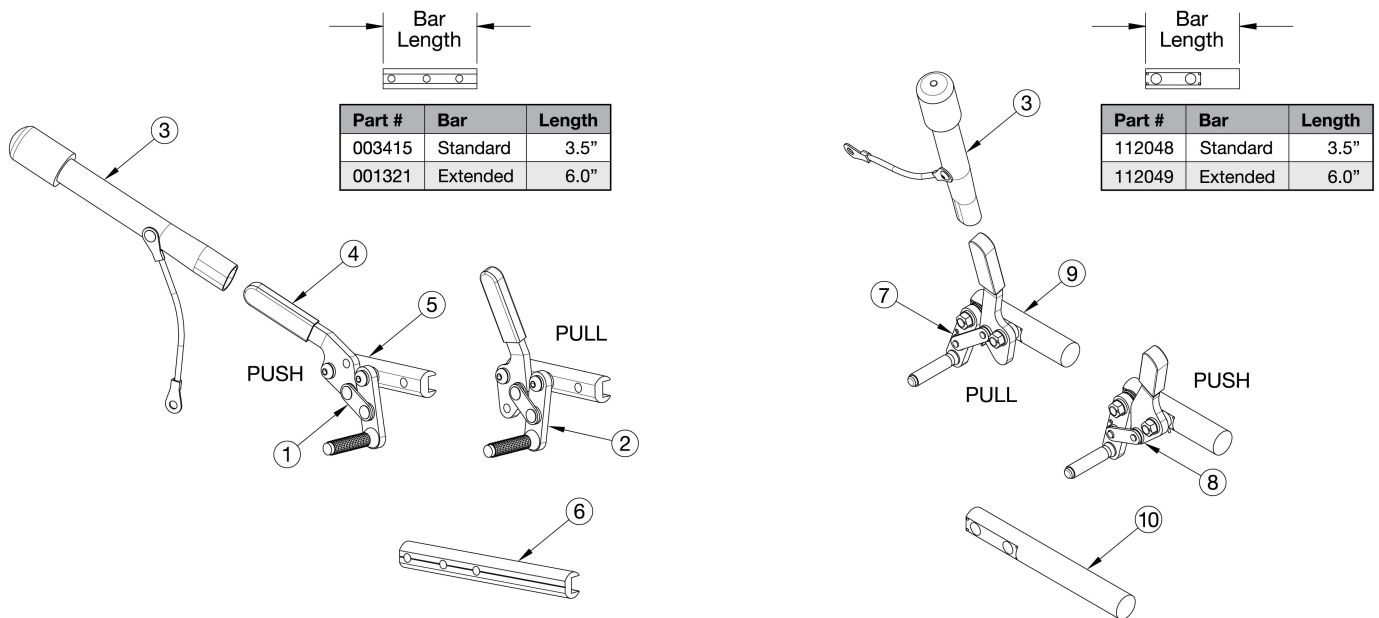

Ethos Push and Pull to Lock

Notice: Chair configuration review required prior to parts being quoted or ordered. If adding Wheel Locks to a chair, new Front ISO Towers are required.

Item Number	Part Number	Description	Quantity
1a, 4b, 5	503206	Wheel Lock Assembly, Push Right w/ Instruction <i>This kit contains 200251 wheel lock along with an instruction for reversing the wheel lock.</i>	1
1b, 4b, 5	503205	Wheel Lock Assembly, Push Left w/ Instruction <i>This kit contains 200252 wheel lock along with an instruction for reversing the wheel lock.</i>	1
2a, 4b, 5	503207	Wheel Lock Assembly, Pull Right w/ Instruction <i>This kit contains 200253 wheel lock along with an instruction for reversing the wheel lock.</i>	1
2b, 4b, 5	503208	Wheel Lock Assembly, Pull Left w/ Instruction <i>This kit contains 200254 wheel lock along with an instruction for reversing the wheel lock.</i>	1
1a, 3, 4a, 5	503209	Wheel Lock Assembly, Push Extension Right w/ Instruction <i>This kit contains 200410 wheel lock along with an instruction for reversing the wheel lock.</i>	1
1b, 3, 4a, 5	503210	Wheel Lock Assembly, Push Extension Left w/ Instruction <i>This kit contains 200411 wheel lock along with an instruction for reversing the wheel lock.</i>	1
2a, 3, 4a, 5	503211	Wheel Lock Assembly, Pull Extension Right w/ Instruction	1