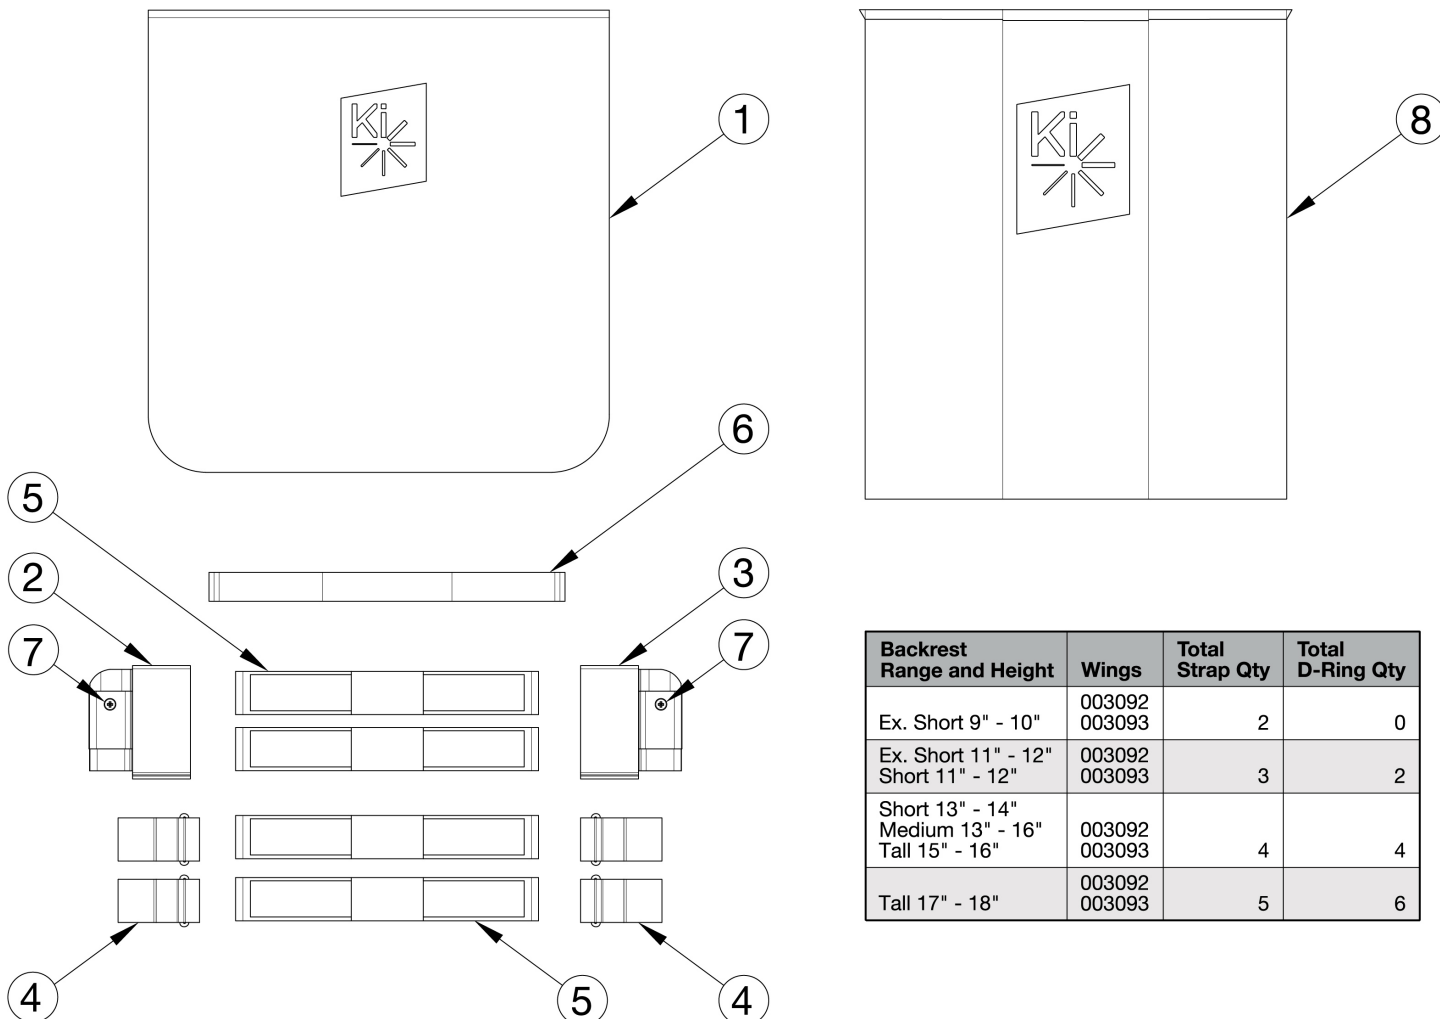

Rogue XP / Clik Tension Adjustable Back Upholstery

Backrest Range and Height	Wings	Total Strap Qty	Total D-Ring Qty
Ex. Short 9" - 10"	003092 003093	2	0
Ex. Short 11" - 12" Short 11" - 12"	003092 003093	3	2
Short 13" - 14" Medium 13" - 16" Tall 15" - 16"	003092 003093	4	4
Tall 17" - 18"	003092 003093	5	6

Assemblies contain the cover, amount of straps and d-rings used for the tallest height listed in the assembly. Tension Straps (6a-6e) are based on seat width and used with the combination of Fold Down Push Handle and Tension Adjustable Back Upholstery. Attaching hardware is not included with the back upholstery assemblies

Item Number	Part Number	Description	Quantity
1a, 2, 3, 4, 5a, 5b	506415	Back Upholstery Assembly Tension Adjustable with Standard Cover 10" Wide / 11W 1" Offset, 9-12 Height	1
1b, 2, 3, 4, 5a, 5b	506416	Back Upholstery Assembly Tension Adjustable with Standard Cover 10" Wide / 11W 1" Offset, 11-14 Height	1
1c, 2, 3, 4, 5a, 5b	506417	Back Upholstery Assembly Tension Adjustable with Standard Cover 10" Wide / 11W 1" Offset, 13-16 Height	1
1d, 2, 3, 4, 5a, 5b	506418	Back Upholstery Assembly Tension Adjustable with Standard Cover 10" Wide / 11W 1" Offset, 15-18 Height	1
1e, 2, 3, 4, 5b	506419	Back Upholstery Assembly Tension Adjustable with Standard Cover 11" Wide / 12W 1" Offset, 9-12 Height	1