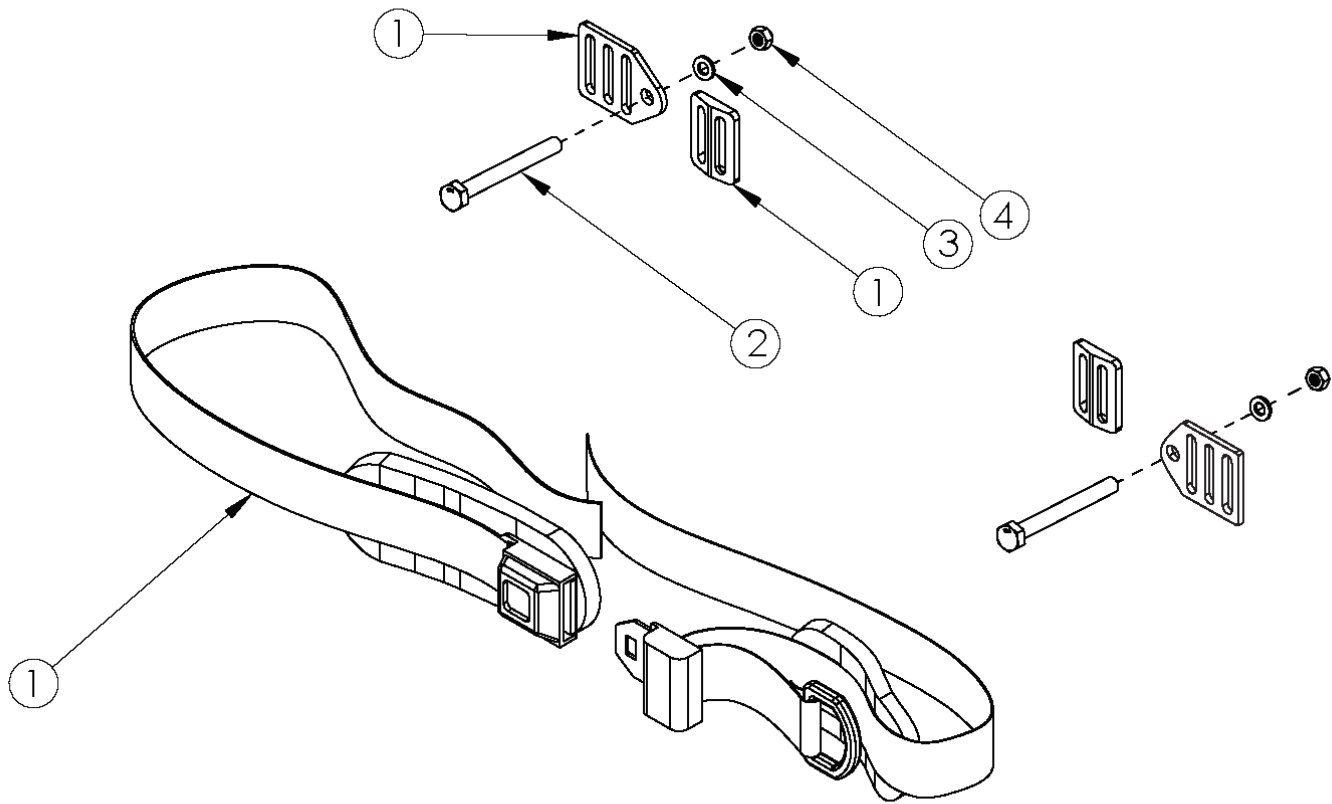

CR45 Pelvic Positioning Belts - 1.5" Padded Auto Buckle and Hardware

Item Number	Part Number	Description	Quantity
1, 2, 3, 4	111397	Belt Pelvic Positioning 1.5" Auto Buckle Padded 56", Focus	1
1	100958	Belt Pelvic Positioning 1.5" Auto Buckle Padded 56"	1
2	101125	M6 x 55 BTN SHCS BLKZC	2
3	100746	M6 Flat Washer Blk Zn	2
4	100658	M6 Nylock Nut Blk Zn	2