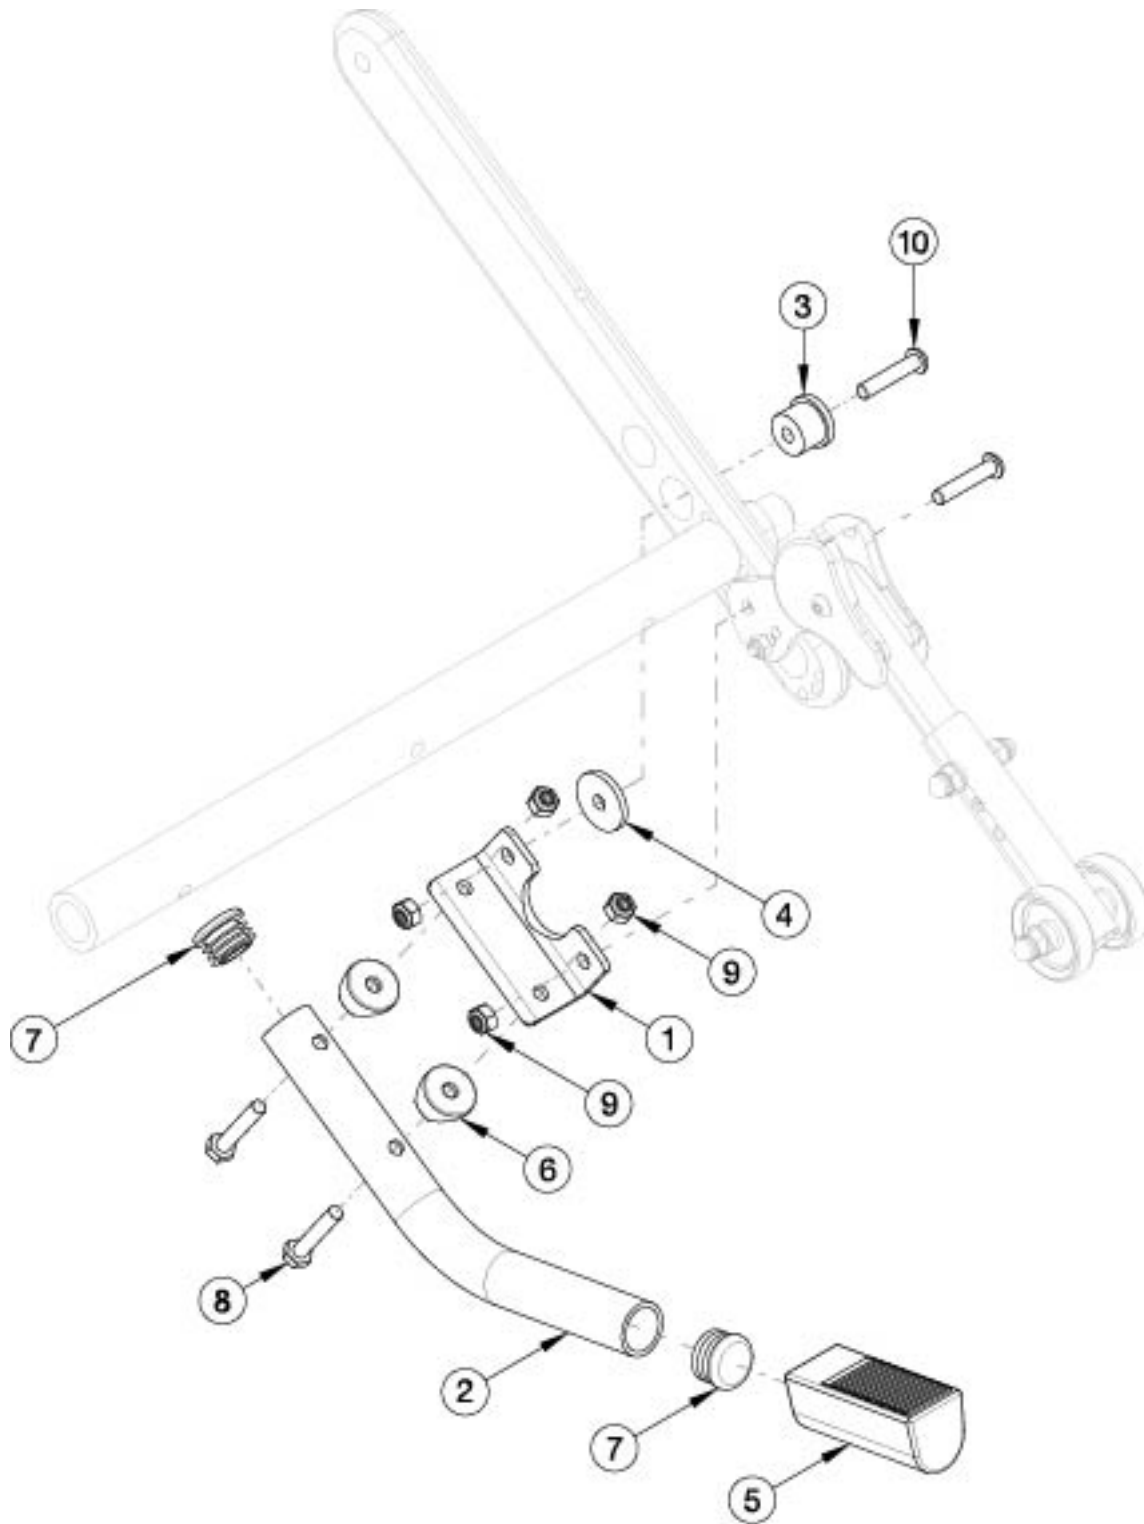

Flip Tipping Lever

Item Number	Part Number	Description	Quantity
1 - 10	120816	Tipping Lever Assembly Flip	1
1,3,4,6,8-10	120817	Tipping Lever Mounting Hardware Flip	1

Item Number	Part Number	Description	Quantity
1	119590	Mount Bracket, Tipping Lever	1
3	119592	Bushing, Mount, Tipping Lever	1
4	119593	Washer, 1.00 OD x .25 ID x .120	1
6	000054	Saddle 7/8"	2
7	100803	Tube End Plug 7/8"	2
8	102386	M6 x 35mm HHCS Blk Zc	2
9	100658	M6 Nylock Nut Blk Zn	4
10	102625	M6 X 30 BHCS BLK ZC	2