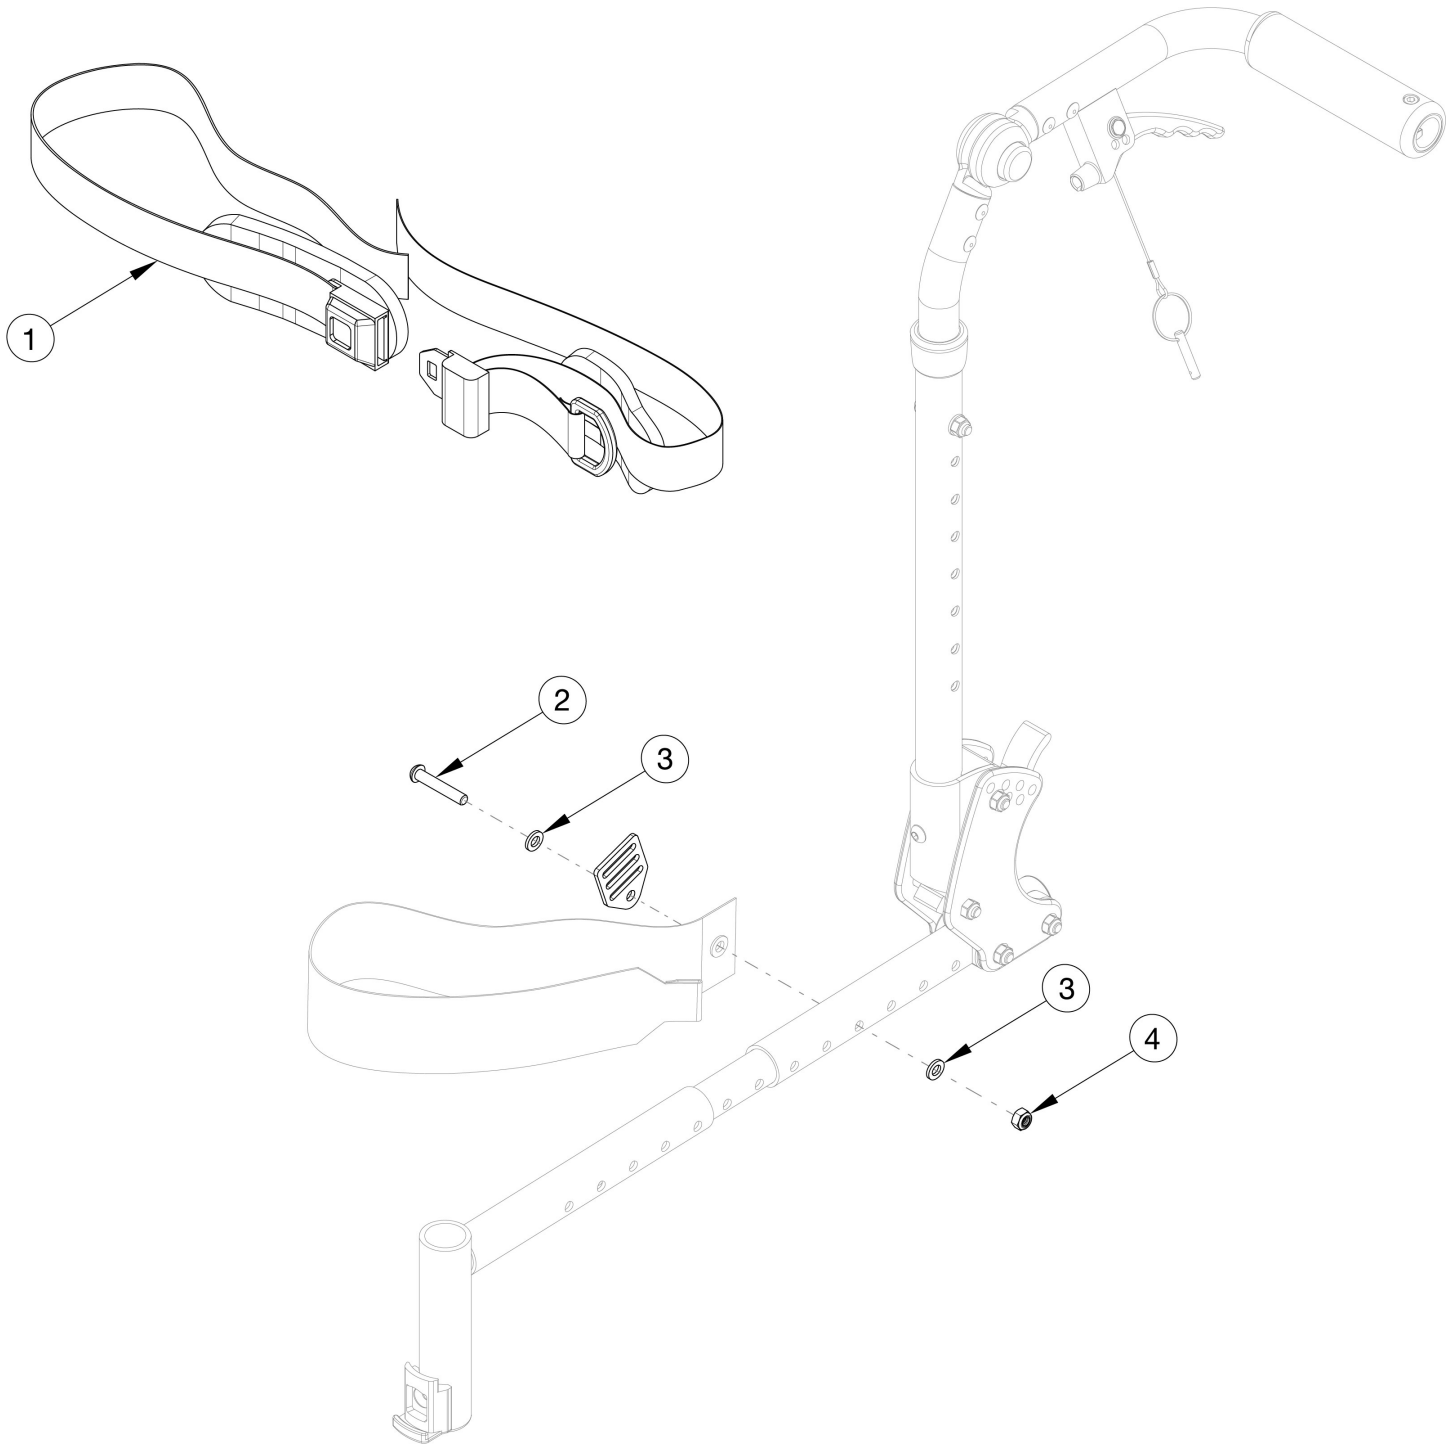

Liberty Pelvic Positioning Belts - 1.5" Padded Auto Buckle with Hardware

Item Number	Part Number	Description	Quantity
1	100958	Belt Pelvic Positioning 1.5" Auto Buckle Padded 56"	1
2 - 4	102919	Seat Belt Mounting Hardware Flip / Liberty / Arc (PAIR)	1