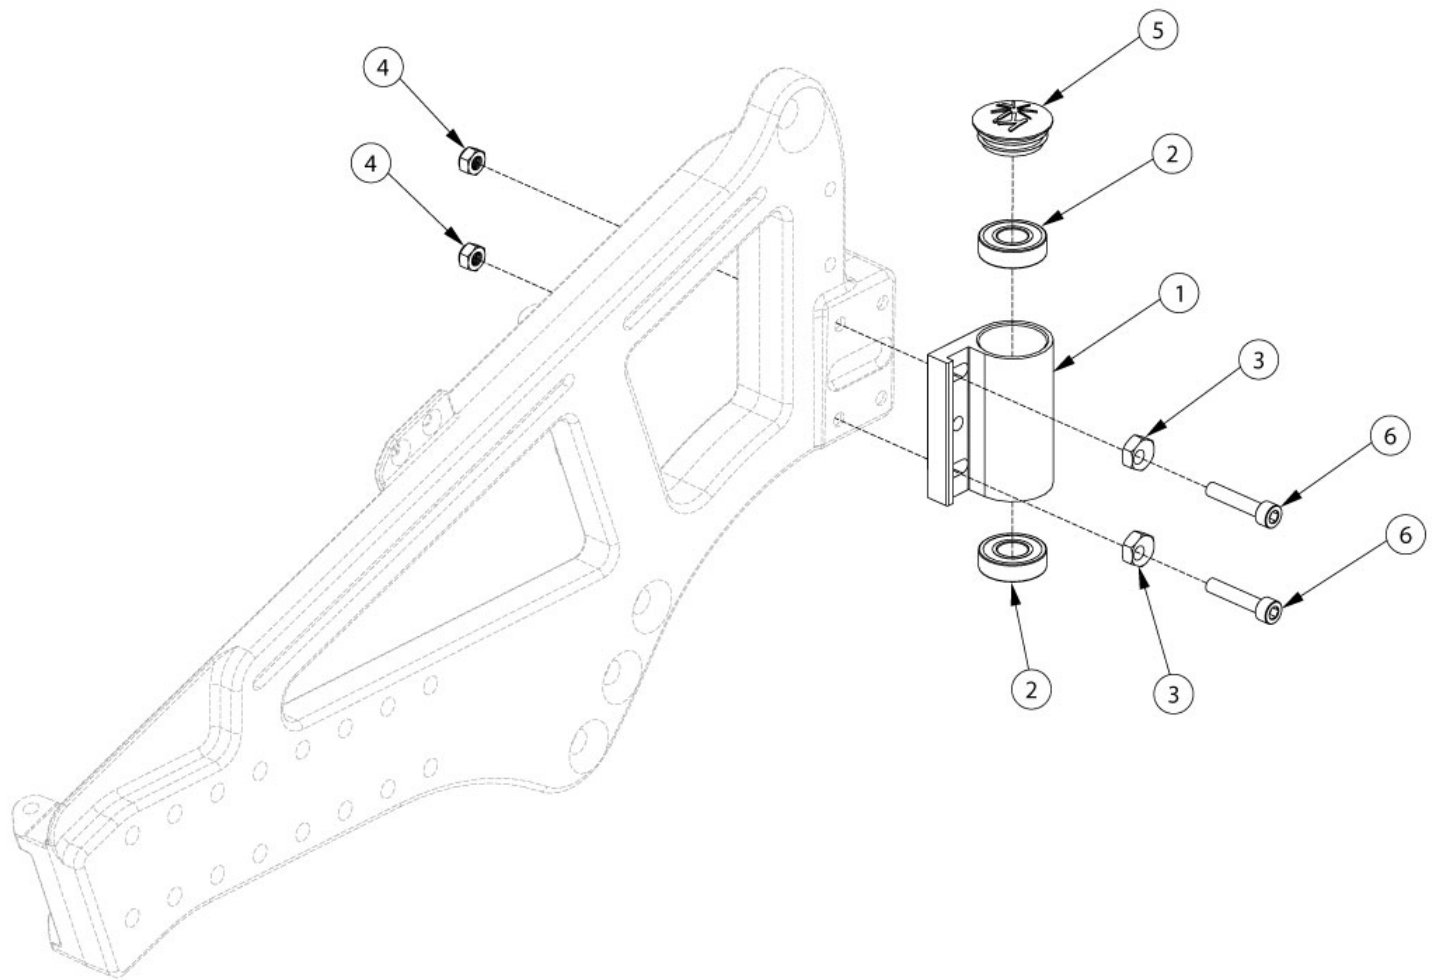

# Liberty Caster Housing

Item Number	Part Number	Description	Quantity
1a-6	506152	Caster Housing Assembly, Left, Liberty	1
1b-6	506151	Caster Housing Assembly, Right, Liberty	1
1a, 2	100526	Caster Housing Left, Black, CAT/Liberty	1
1b, 2	100527	Caster Housing Right, Black, CAT/Liberty	1
2	100902	Bearing 1 1/8" x 1/2" R8RS	2
3	100510	Eccentric Washer	2
4	100658	M6 Nylock Nut Blk Zn	2
5	102005	Ki Caster Housing Cap	1
6	102627	M6 X 30 SHCS BLK ZC	2