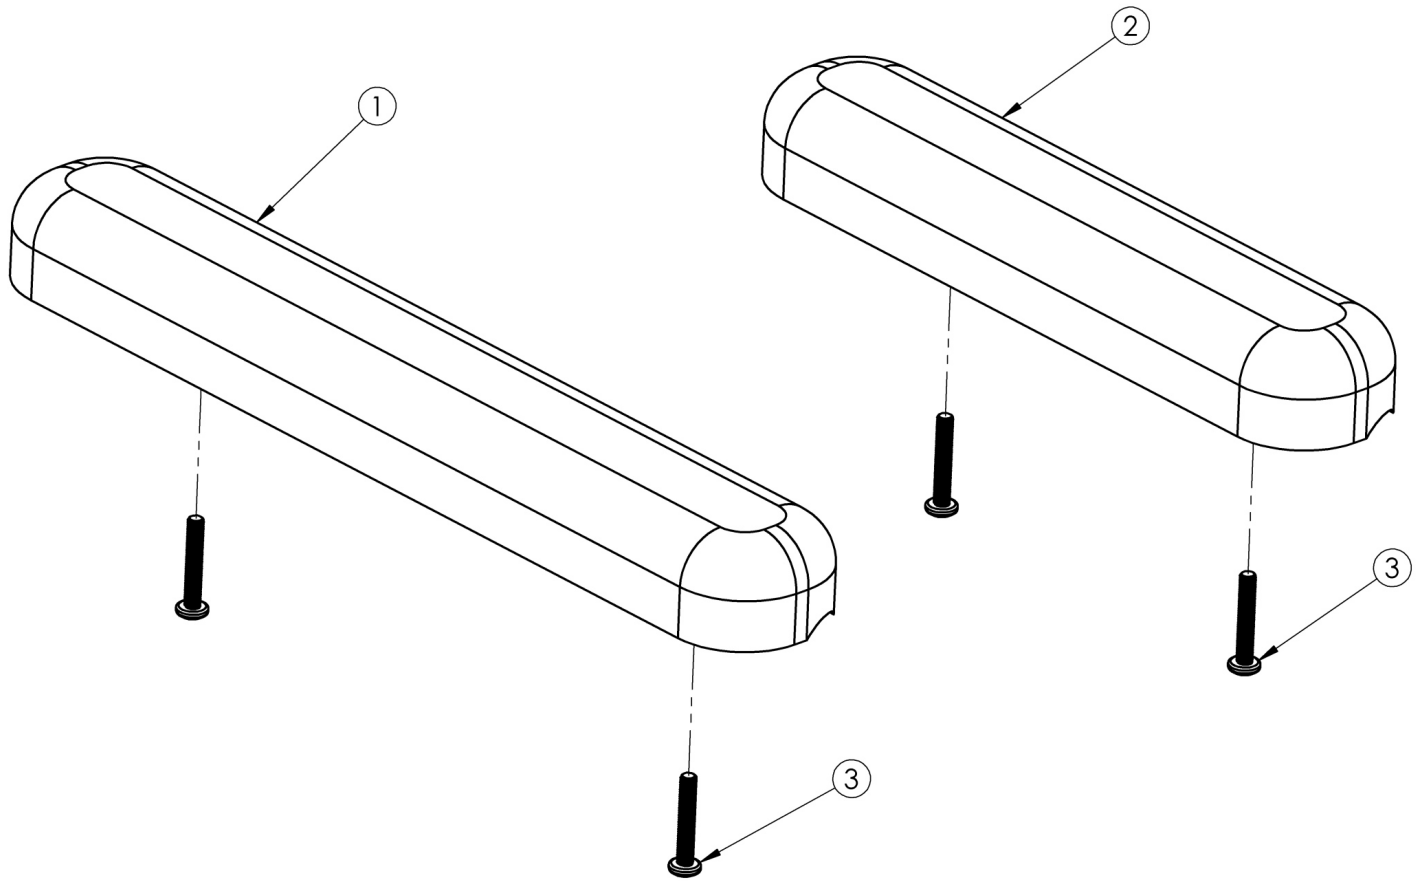

# Rogue2 Armrest - Standard Arm Pad

Part #	Length	Width
100500	13.75"	2.2"
100501	10.25"	2.2"

Item Number	Part Number	Description	Quantity
1	100500	Arm Pad Full	1
2	100501	Arm Pad Desk	1
3	100696	M5 x 30mm PPH Capscrew	2