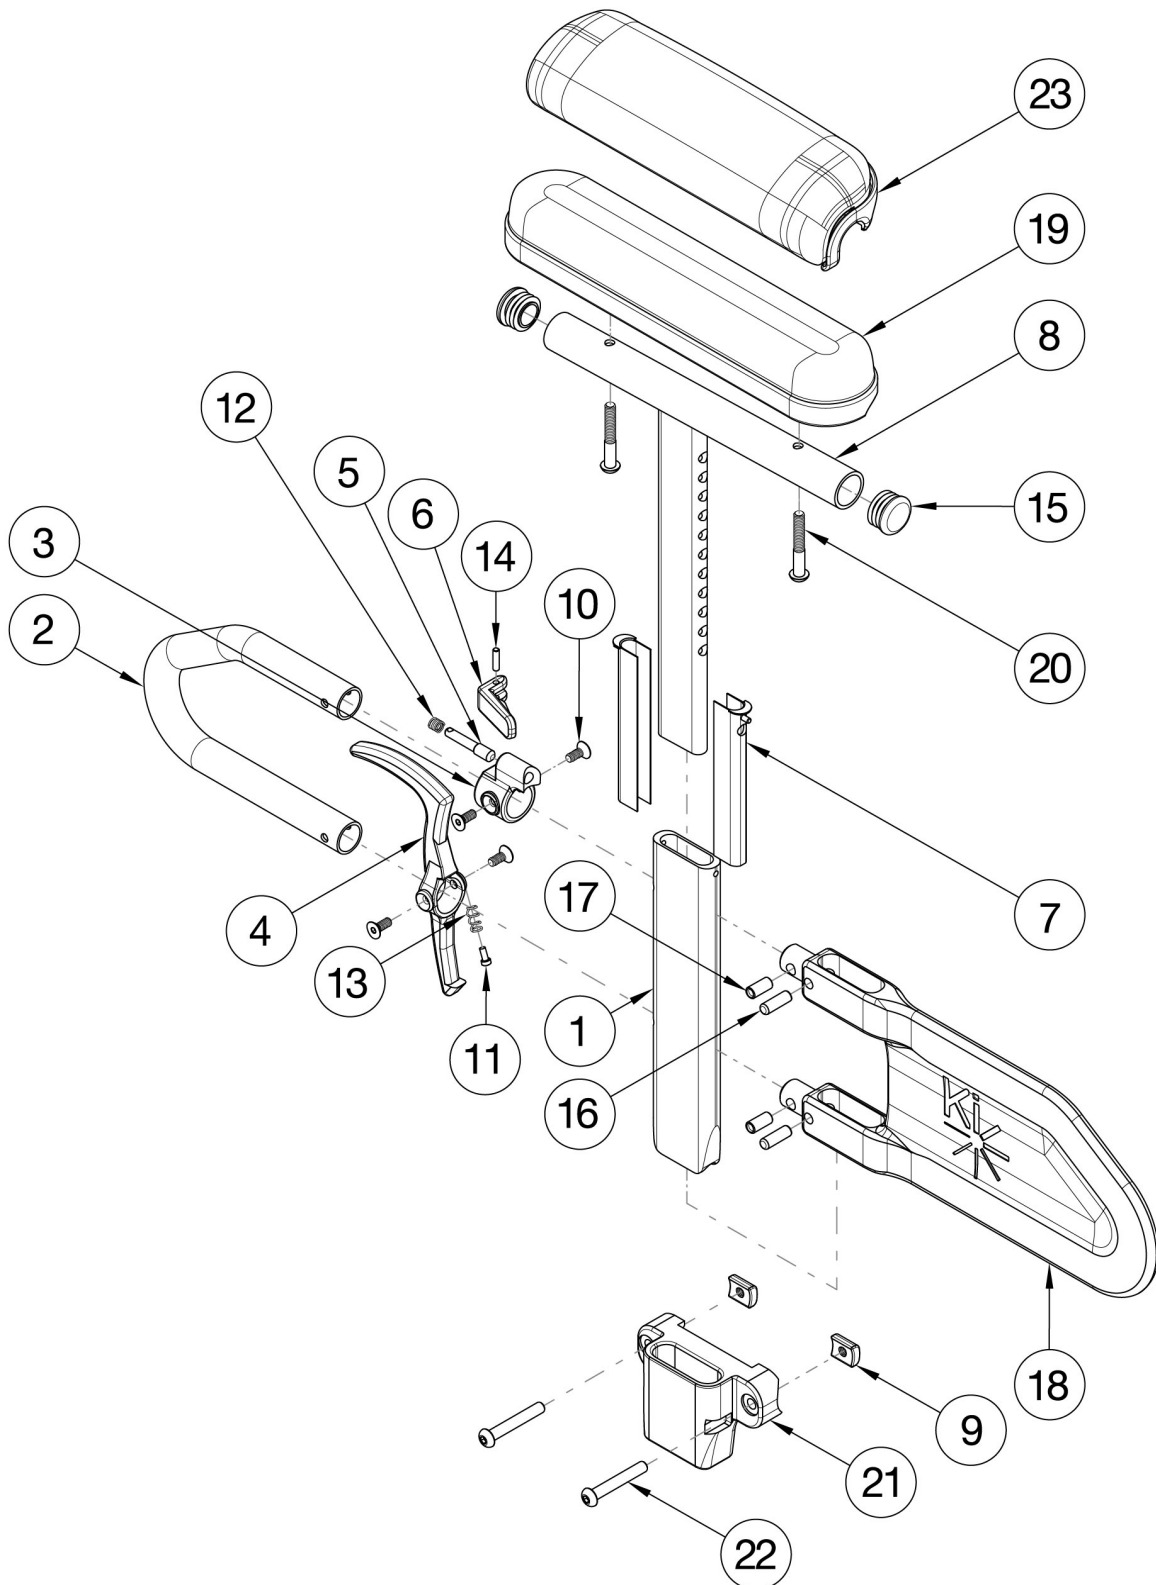

Catalyst E Armrests - Height Adjustable T-Arm

Short assemblies used with 14 - 17 Seat Depths. Long assemblies used with 18" - 20" Seat Depths.

Item Number	Part Number	Description	Quantity	Retail
1	000089	Height Adj T Armrest Post	1	\$25.10
2	000095	Height Adj T Armrest Transfer Tube	1	\$28.07
3, 5, 6, 10, 12, 14	505490	Height Adj T-Arm Upper Latch Assembly	1	\$40.56
7	000090	Height Adj T Armrest Shim	2	\$2.55
8a, 15	112906	Height Adj T Armrest Upper Desk w/ Tube End Plug	1	\$76.67
8b, 15	112907	Height Adj T Armrest Upper Full w/ Tube End Plug	1	\$76.67
10	003458	M5 X 12mm FHCS BLK ZN W/ Patch	4	\$1.05
11	000152	Height Adj T Armrest Release Spring Button	1	\$1.09
13	000135	Height Adj T Armrest Release Lever Spring	1	\$1.09
15	100803	Tube End Plug 7/8"	2	\$1.58
16	003641	.25" x .75" Dowel Pin	2	\$1.05
17	003457	M5 x 14mm Barrel Nut	2	\$1.05
19a	100500	Arm Pad Full	1	\$23.64
19b	100501	Arm Pad Desk	1	\$23.64
20a	100696	M5 x 30mm PPH Capscrew <i>Used with Standard Arm Pads</i>	2	\$1.58
20b	100654	M5 x 40 DIN7985 PH Pan HD M/S ZC <i>Used with Waterfall Arm Pads</i>	2	\$1.58
22	100797	M6 x 40 BHCS BLK ZC	1	\$1.05
23a	102452	Waterfall Arm Pad Full	1	\$32.80
23b	102521	Waterfall Arm Pad Desk	1	\$32.80
24	000065	M6 x 23.68 Threaded Barrel	2	\$4.13
25	100866	M6 x 20 CLS12.9 DIN7991 FSHCS Blk Zc w/Patch	2	\$2.63
4, 10, 11, 13	505507	Height Adj T-Arm Release Lever Assembly	1	\$8.49
16, 17, 18a	505508	Height Adj T-Arm Long Side Shield Assembly	1	\$39.18
16, 17, 18b	506082	Height Adj T-Arm Short Shield Assembly	1	\$16.44
1-7, 10-14, 16, 17, 18b	004160	Height Adjustable T-Arm Lower Assembly Short <i>Does not include t-arm upper, arm pad or arm pad screws</i>	1	\$132.94