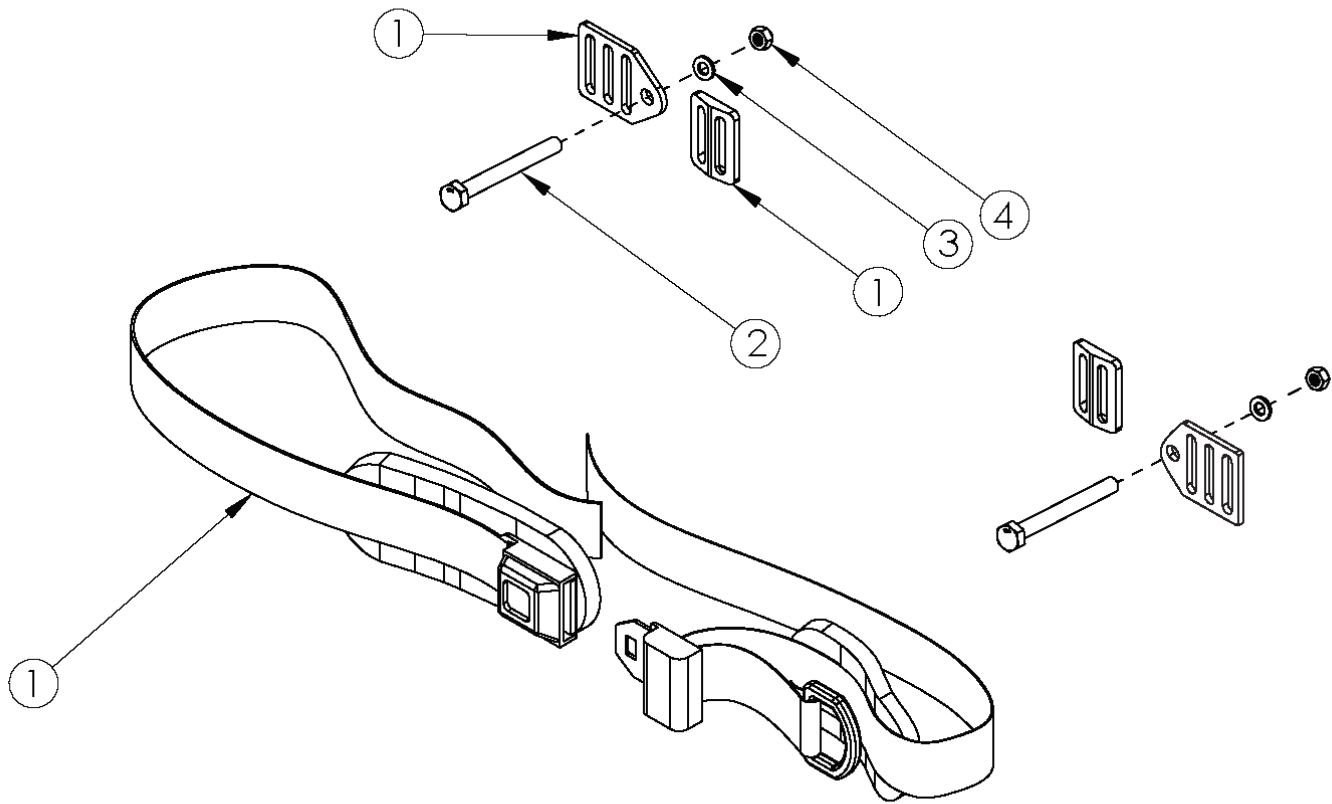

Little Wave Pelvic Positioning Belts - 1.5" Padded Auto Buckle and Hardware

Item Number	Part Number	Description	Quantity
1, 2, 3, 4	111398	Belt Pelvic Positioning 1.5" Auto Buckle Padded 56", RG ALX/Rogue/LW XP	1
1	100958	Belt Pelvic Positioning 1.5" Auto Buckle Padded 56"	1
2	101781	M6 x 50mm Partial Thread BHCS Blk ZC	2
3	100746	M6 Flat Washer Blk Zn	2
4	100658	M6 Nylock Nut Blk Zn	2