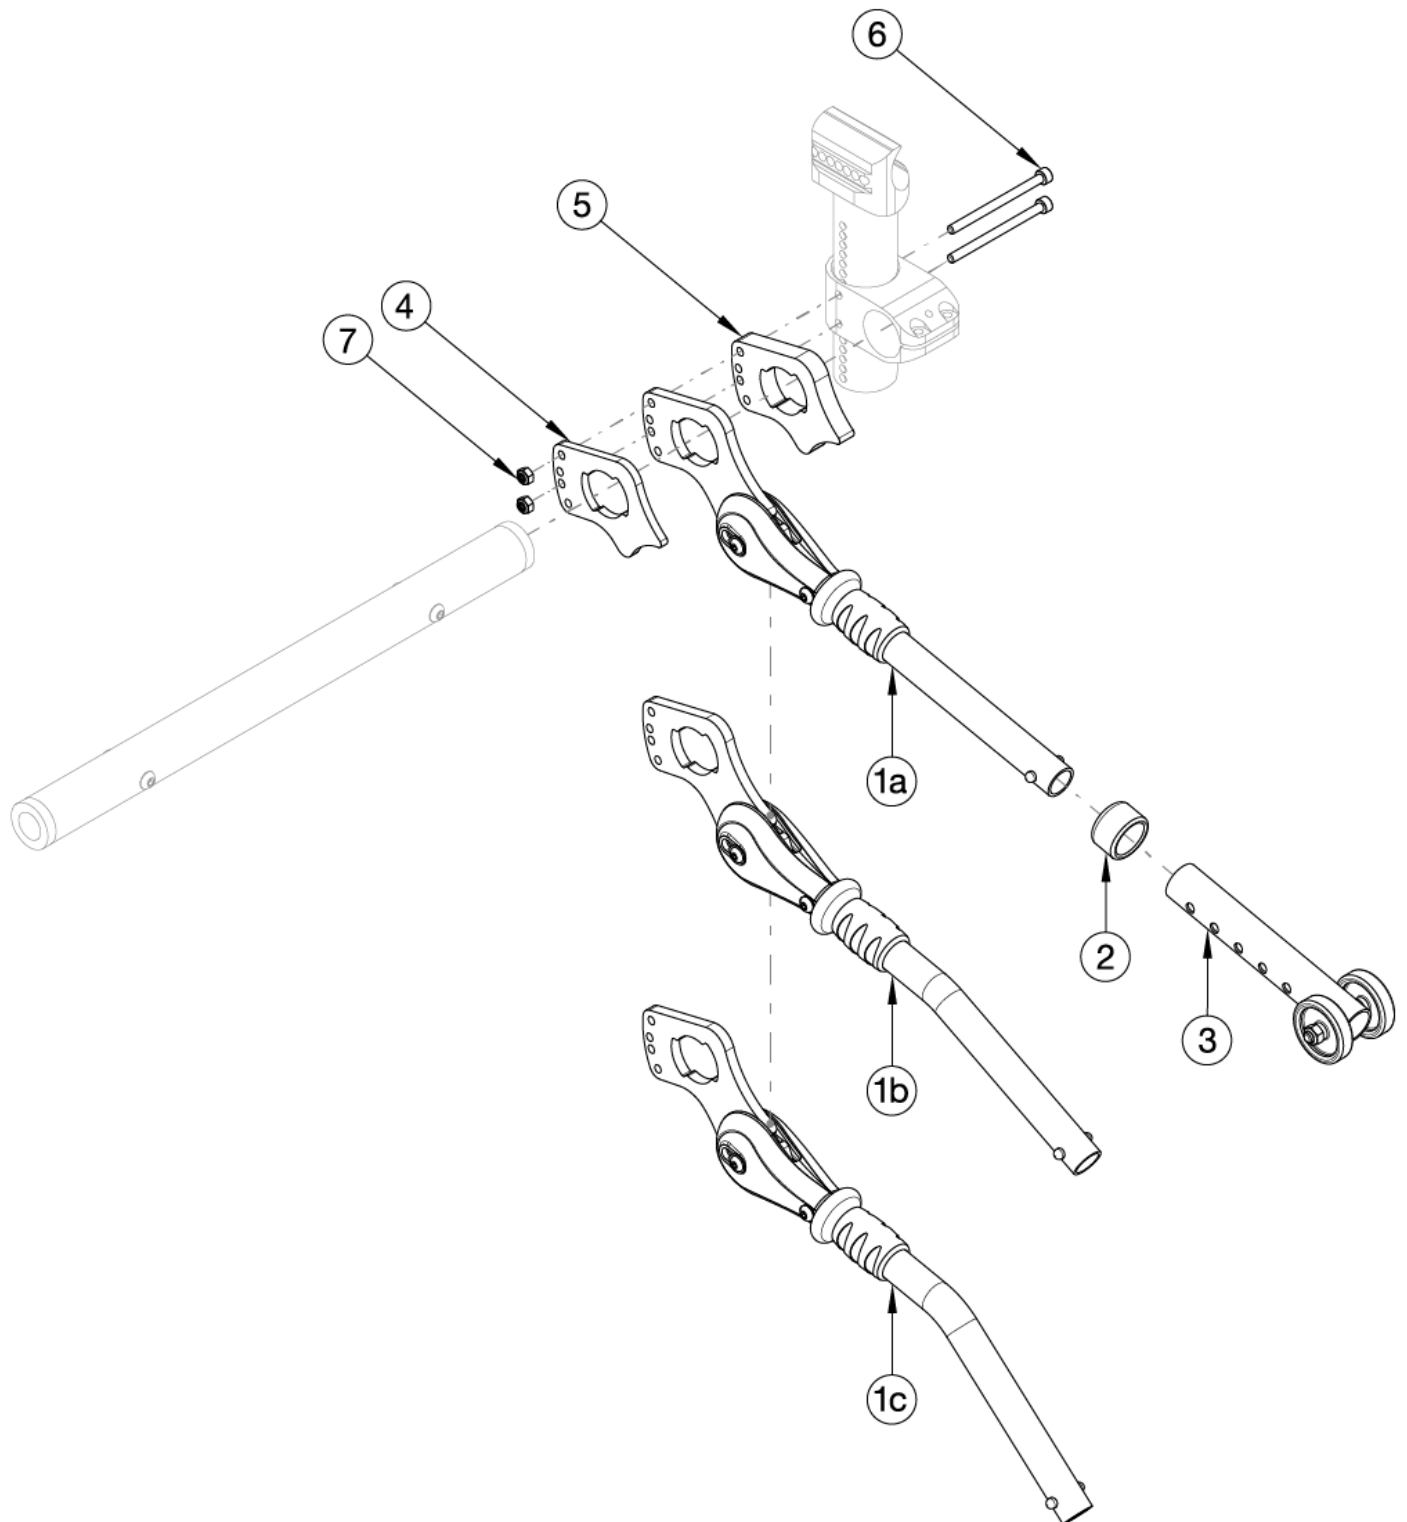

User Activated Anti-Tips Rogue ALX

Contact Customer Service for chairs with more than 2" of variance between Front and Rear Seat Height. Complete assemblies contain "one" complete user activated anti-tip. Quantity two is required for a pair. A pair of User Activated Anti-Tips is not available if a tipping lever is present

Item Number	Part Number	Description	Quantity
1a, 2, 3a, 4-7	122614	UserActivated Anti-Tip Complete Assembly Straight Rogue ALX	1
1b, 2, 3a, 4-7	122615	UserActivated Anti-Tip Complete Assembly Bent Rogue ALX	1
1c, 2, 3a, 4-7	122616	UserActivated Anti-Tip Complete Assembly 15 Degrees Rogue ALX	1
1a, 2, 3b, 4-7	122617	UserActivated Anti-Tip Complete Assembly X- Large Straight Rogue ALX <i>Used for 26" Wheels</i>	1
1b, 2, 3b, 4-7	122618	UserActivated Anti-Tip Complete Assembly X- Large Bent Rogue ALX <i>Used for 26" Wheels</i>	1
1c, 2, 3b, 4-7	122619	UserActivated Anti-Tip Complete Assembly X- Large 15 Degrees Rogue ALX <i>Used for 26" Wheels</i>	1
2	004306	Anti-Tip Anti Rattle Bushing	1
3a	119668	Anti-Tip Lower Assembly	1
3b	116544	Anti-Tip Lower Assembly X-Large Rogue2 / Rogue ALX <i>Used for 26" Wheels</i>	1
7	100657	M5 Nylock Nut Blk Zn	2