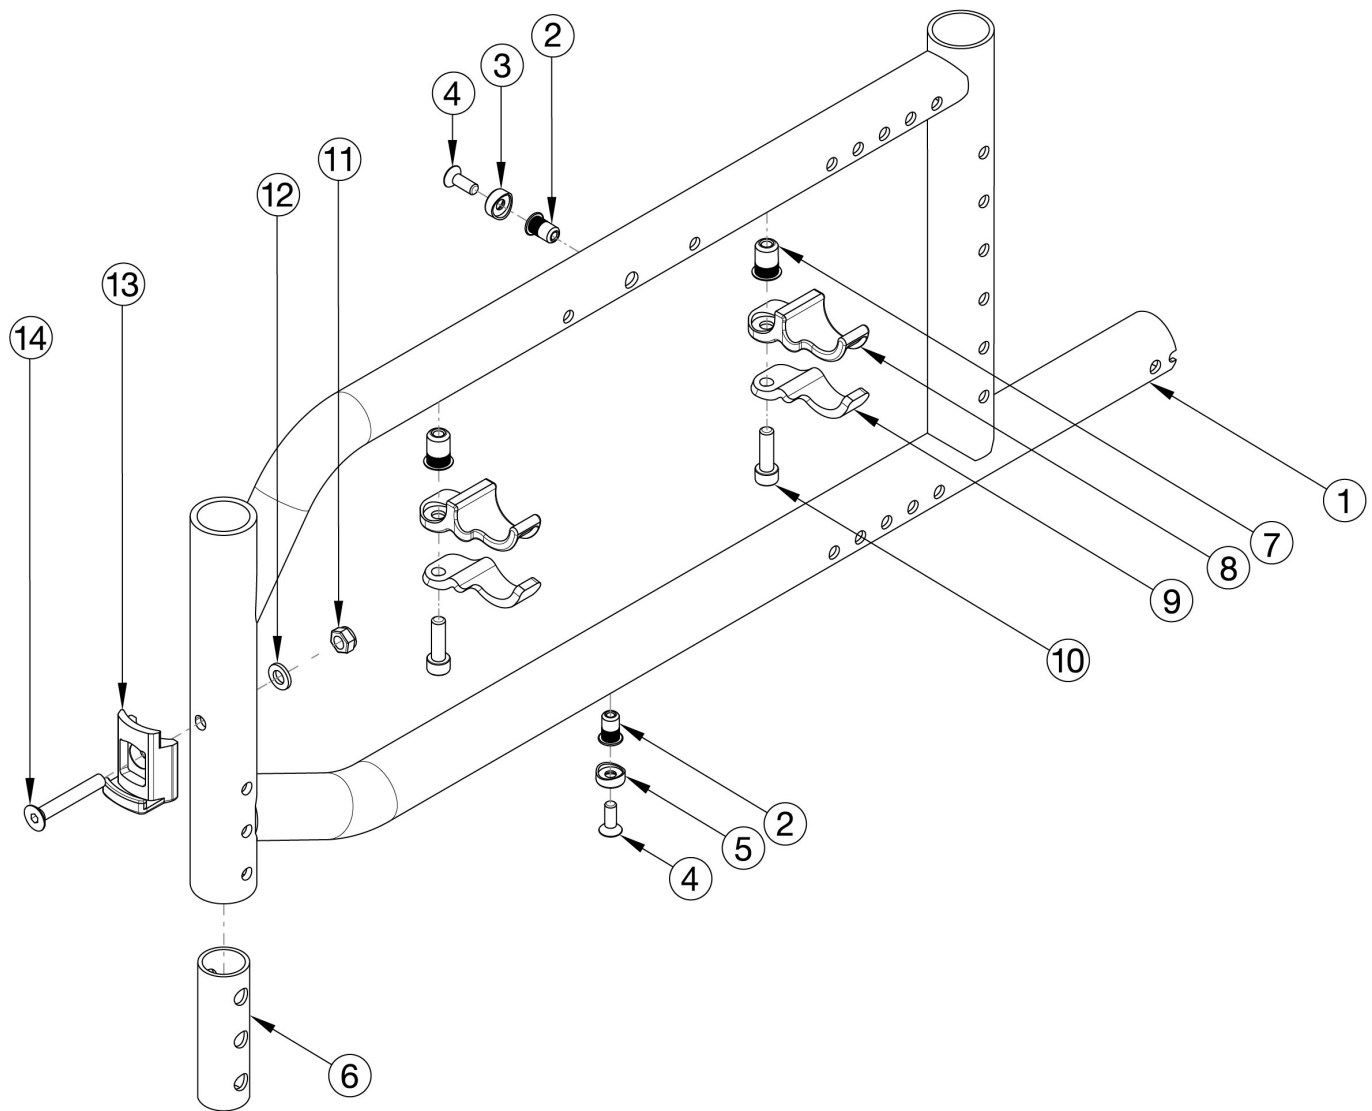

Catalyst E Side Frame Assembly

Frame assemblies are based on Seat Depth. If switching to new Seat Depth, new Height Adjustable T-Arms or Height Adjustable Flip Back T-Arms may be needed.

Item Number	Part Number	Description	Quantity	Retail
1b, 2, 6, 7	115926_ _ _	Frame Assembly, Left, 18, Catalyst E	1	\$55.33
1c, 2, 6, 7	115927_ _ _	Frame Assembly, Left, 20, Catalyst E	1	\$56.33
1a, 2, 6, 7	115928_ _ _	Frame Assembly, Right, 16, Catalyst E	1	\$54.13
1b, 2, 6, 7	115929_ _ _	Frame Assembly, Right, 18, Catalyst E	1	\$55.33
1c, 2, 6, 7	115930_ _ _	Frame Assembly, Right, 20, Catalyst E	1	\$56.33

Item Number	Part Number	Description	Quantity	Retail
3-5, 8-12	115924	Seat Hook and Support Hardware Kit, Catalyst E <i>For 1 side</i>	1	\$17.70
3	111940	X-Brace Top Clamp Retainer Saddle	1	\$0.25
4	102937	M5 X 14 FHCS, Blk Zn	2	\$1.66
5	111941	X-Brace Bottom Clamp Retainer Saddle	1	\$0.25
6	111942	Front Frame Insert Cat E	1	\$2.35
7	100661	M6 X 1.0 Rivnut	1	\$0.94
8	111937	Seat Hook	1	\$0.85
9	111938	Seat Hook Support, Steel	1	\$2.50
10	101180	M6 x 20 SHCS BLK ZC	1	\$2.21
11	100658	M6 Nylock Nut Blk Zn	1	\$1.10
12	100746	M6 Flat Washer Blk Zn	1	\$1.66
13	000336	Latch Block	1	\$39.40
14	101819	M6 x 40 FHCS Blk Zn	1	\$1.10