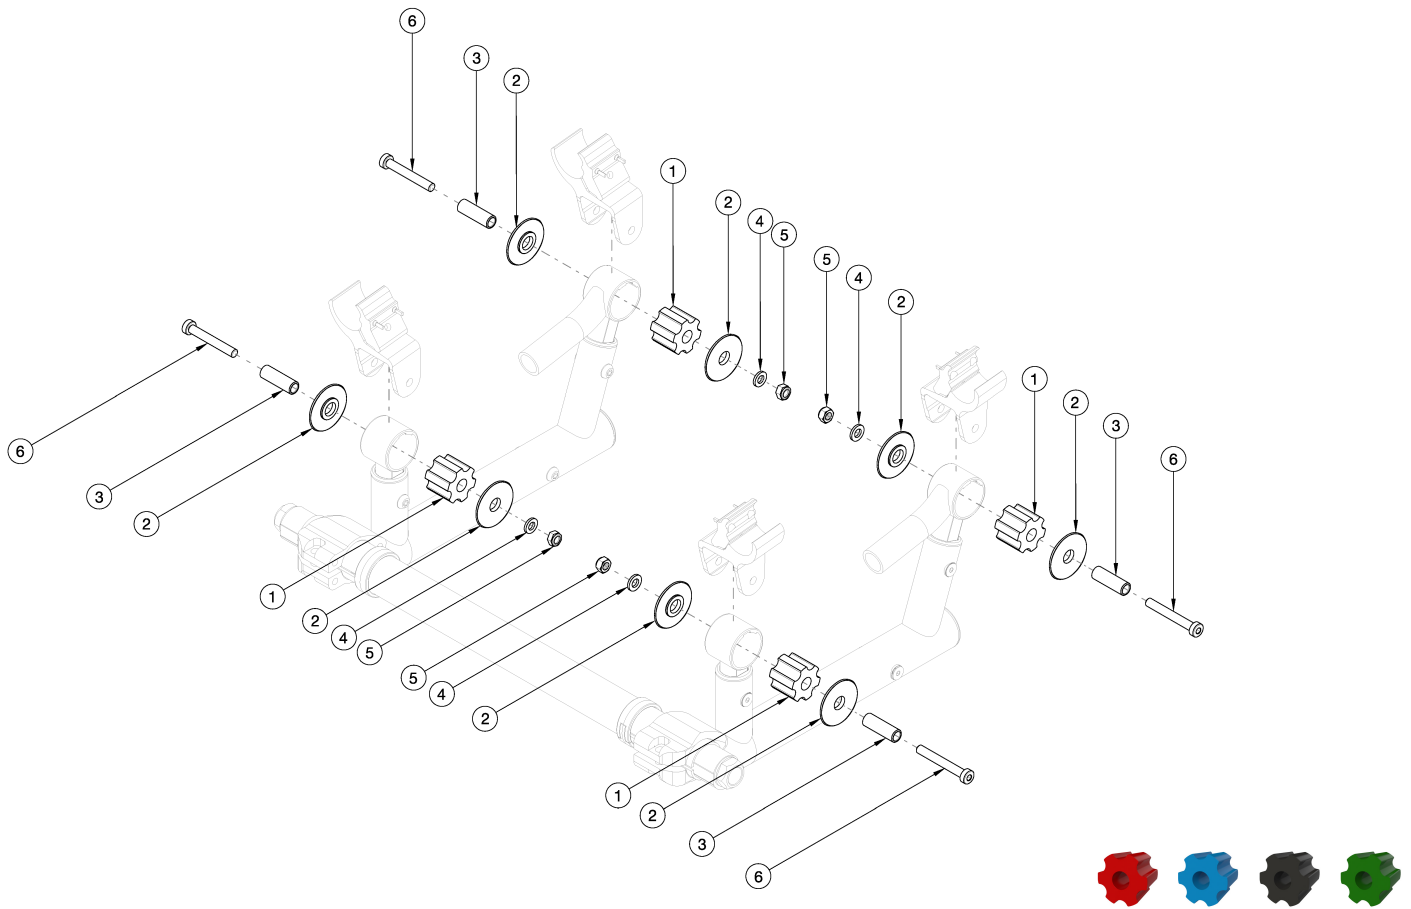

ISO Tech Polymer

Description	Ultra Soft	Soft	Mid	Rigid
Recommended Weight Cap.	<120 lbs.	<150 lbs.	<250 lbs.	<275 lbs.
Durometer	50	60	70	80
Color	Red	Blue	Black	Green

Item Number	Part Number	Description	Quantity	Retail
1a - 1d, 2 - 6	113108	ISO Tech Polymer Kit with Hardware <i>Contains 4 of each polymer with attaching hardware</i>	1	\$177.72
1a - 1d	108080	ISO Tech Polymer Kit <i>Contains 4 of each polymer</i>	1	\$76.50
1a	003859	Polymer Bushing 50 Durometer (Red)	4	\$5.66
1b	003860	Polymer Bushing 60 Durometer (Blue)	4	\$5.66
1c	004544	Polymer Bushing 70 Durometer (Black)	4	\$5.66
1d	004545	Polymer Bushing 80 Durometer (Green)	4	\$5.66
2	003861	Iso Strut Washer	8	\$5.01
3	003863	ISO Barrel	4	\$7.56

Item Number	Part Number	Description	Quantity	Retail
4	100746	M6 Flat Washer Blk Zn	4	\$1.58
5	100658	M6 Nylock Nut Blk Zn	4	\$1.05
6	101123	M6 x 45 Low SHCS BLK ZC	4	\$1.58