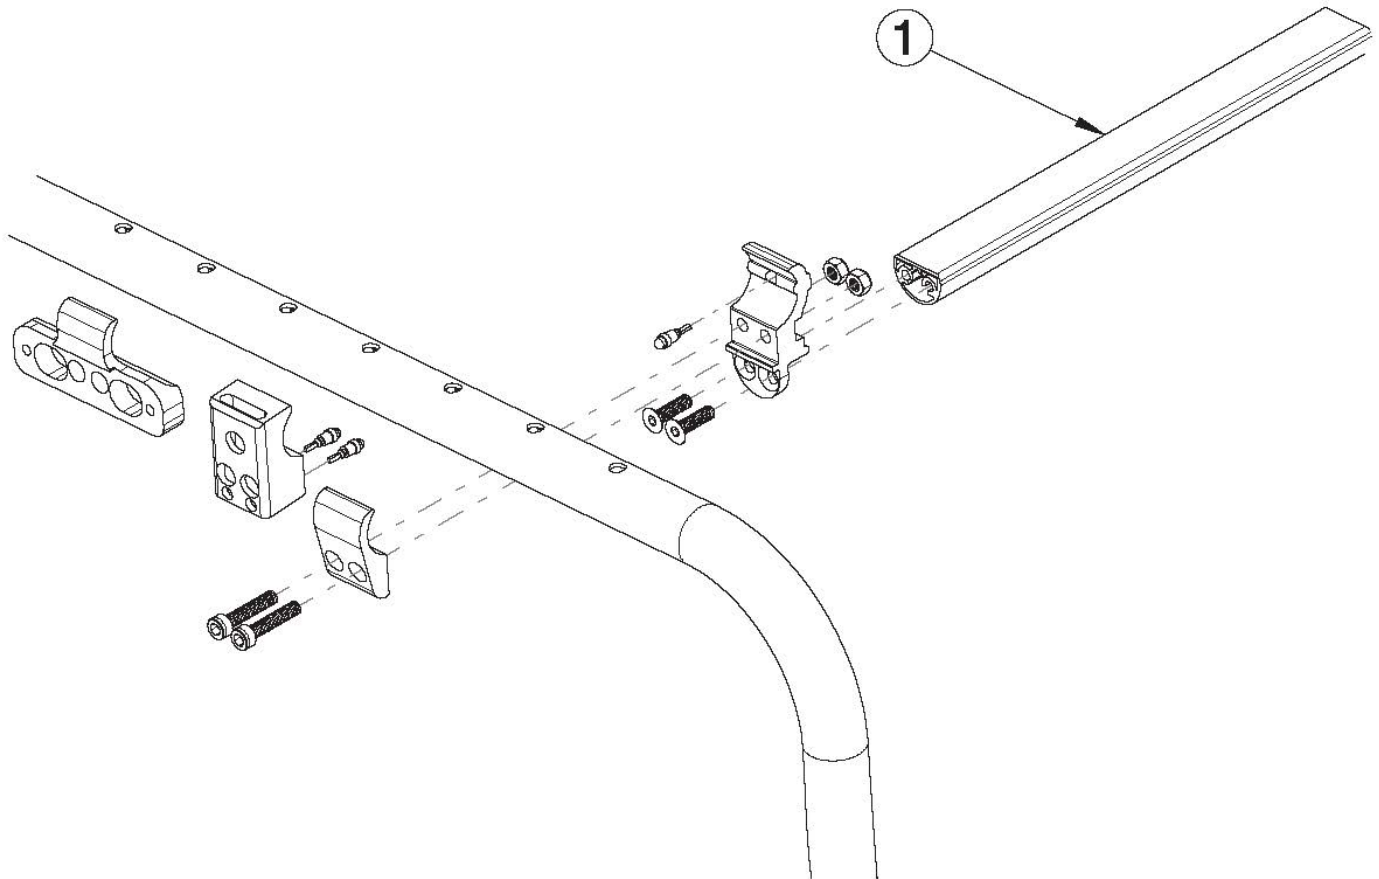

Clik Crosstube - Growth

Crosstubes measure approximately 1.5" less than the chair width

Item Number	Part Number	Description	Quantity
1a	001789	Crosstube 8" Wide, Clik	1
1b	001790	Crosstube 9" Wide, Clik	1
1c	001791	Crosstube 10" Wide, Clik	1
1d	001792	Crosstube 11" Wide, Clik	1
1e	001793	Crosstube 12" Wide, Clik	1
1f	001794	Crosstube 13" Wide, Clik	1
1g	001795	Crosstube 14" Wide, Clik	1
1h	001796	Crosstube 15" Wide, Clik	1
1i	001797	Crosstube 16" Wide, Clik	1
1j	002402	Crosstube 17" Wide, Clik	1

Item Number	Part Number	Description	Quantity
1k	002403	Crosstube 18" Wide, Clik	1