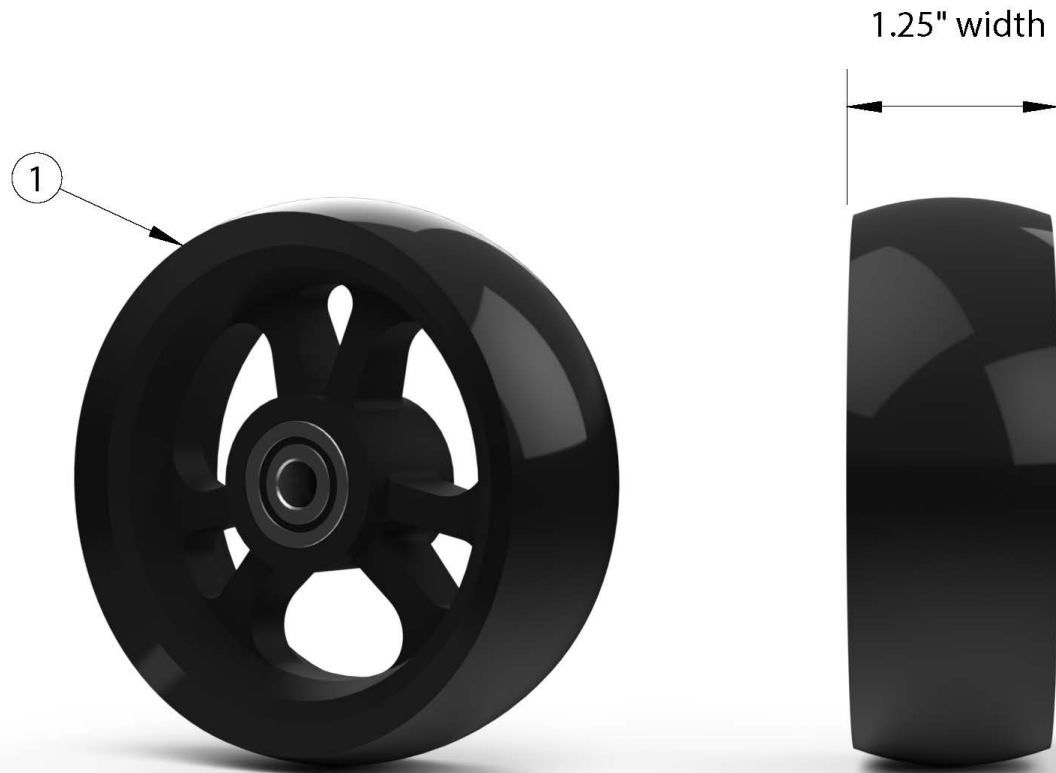

## Catalyst 4 Casters - 1.25" Soft Roll (Poly) Casters

*If changing size of casters, new forks may be needed.*

Item Number	Part Number	Description	Quantity
1a	100809	Caster 4 x 1.25" Soft Roll <i>Replaced part number 100517</i>	1
1b	100807	Caster 5 x 1.25" Soft Roll <i>Replaced part number 100518</i>	1
1c	100786	Caster 6 x 1.25" Soft Roll <i>Replaced part number 100521</i>	1
1d	111862	Caster 7 x 1.25" Soft Roll <i>Replaced part number 100556</i>	1
1e	111863	Caster 8 x 1.25" Soft Roll <i>Replaced part number 100525</i>	1