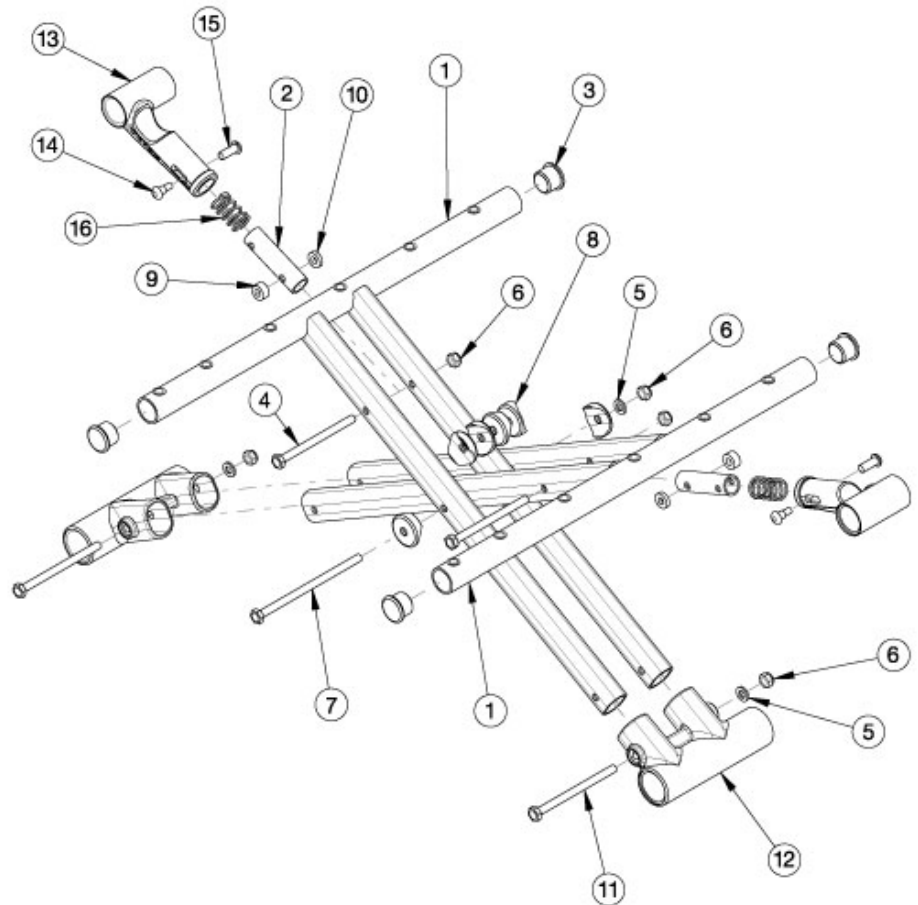

Catalyst Aluminum Cross Braces

Cross Brace Overall Width	
Seat Width	Cross Brace Measurement
14"-16"	Approx. 1" less than seat width
17"	Approx. 1.25" less than seat width
18"-21"	Approx. 1.5" less than seat width
22"	Approx. 1.75" less than seat width

Cross Brace Overall Depth	
Seat Depth	Cross Brace Measurement
14"-20"	Approx. 0.375" less than seat depth

Pictured oval-style cross braces effective 4/13/16 on 21" and 22" wide chairs starting with serial numbers C4017705, C4HD002593, C5030818, C5HD002749, C5TH003679, and CVX0091137. Pictured oval-style cross braces effective 6/15/16 on 14" - 20" wide chairs starting with serial numbers C4018744, C4HD002701, C5032544, C5HD002834, and CVX0091137. When changing from round-style to oval-style cross braces, lower frame pivots and cross brace hardware are required. If converting from seating system cross braces to standard cross braces, new front and rear frames, seat hooks, and lifting strap is required.

Item Number	Part Number	Description	Quantity
2a, 13a, 14-16	500024	Upper Pivot Assembly 14" Width <i>Measures Approximately 4.5"</i>	2
2b, 13b, 14-16	500025	Upper Pivot Assembly 15" Width <i>Measures Approximately 5"</i>	2
2c, 13b, 14-16	500026	Upper Pivot Assembly 16" Width <i>Measures Approximately 5.5"</i>	2
2d, 13b, 14-16	500027	Upper Pivot Assembly 17" Width <i>Measures Approximately 6"</i>	2
2e, 13b, 14-16	500028	Upper Pivot Assembly 18" Width <i>Measures Approximately 6.5"</i>	2