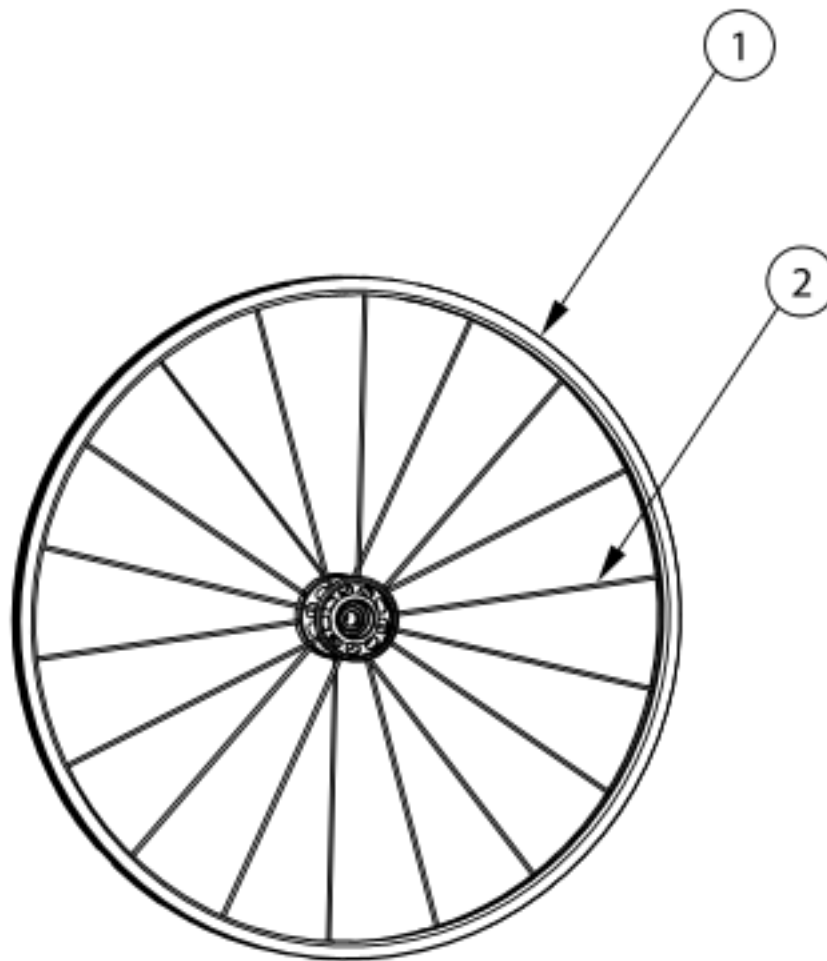

Tsunami Wheels - MAXX Performance Spoke

If changing wheel size and anti-tips are present, new anti-tips may be required. If changing wheel style, new axles may be needed.

<p>

If Drum Brake is present, see MAXX Spoke for Drum Brake page.

Item Number	Part Number	Description	Quantity	Retail
1a	108244	Wheel 20" MAXX Performance Spoke, Black Hub/Rim/Spokes	1	\$157.59
1b	105135	Wheel 22" MAXX Performance Spoke, Black Hub/Rim/Spokes	1	\$131.33
1c	105136	Wheel 24" MAXX Performance Spoke, Black Hub/Rim/Spokes	1	\$147.08
1d	107436	Wheel 25" MAXX Performance Spoke, Black Hub/Rim/Spokes	1	\$183.86
1e	107437	Wheel 26" MAXX Performance Spoke, Black Hub/Rim/Spokes	1	\$183.86
2a	109274	Replacement Spoke MAXX Performance Spoke 20"	1	\$4.38

Item Number	Part Number	Description	Quantity	Retail
2b	107407	Replacement Spoke MAXX Performance Spoke 22"	1	\$4.47
2c	107408	Replacement Spoke MAXX Performance Spoke 24"	1	\$4.47
2d	107409	Replacement Spoke MAXX Performance Spoke 25"	1	\$4.38
2e	107410	Replacement Spoke MAXX Performance Spoke 26"	1	\$4.38

¹ 12" and 16" Mag Wheels are sold as a combination Wheel and Tire assembly