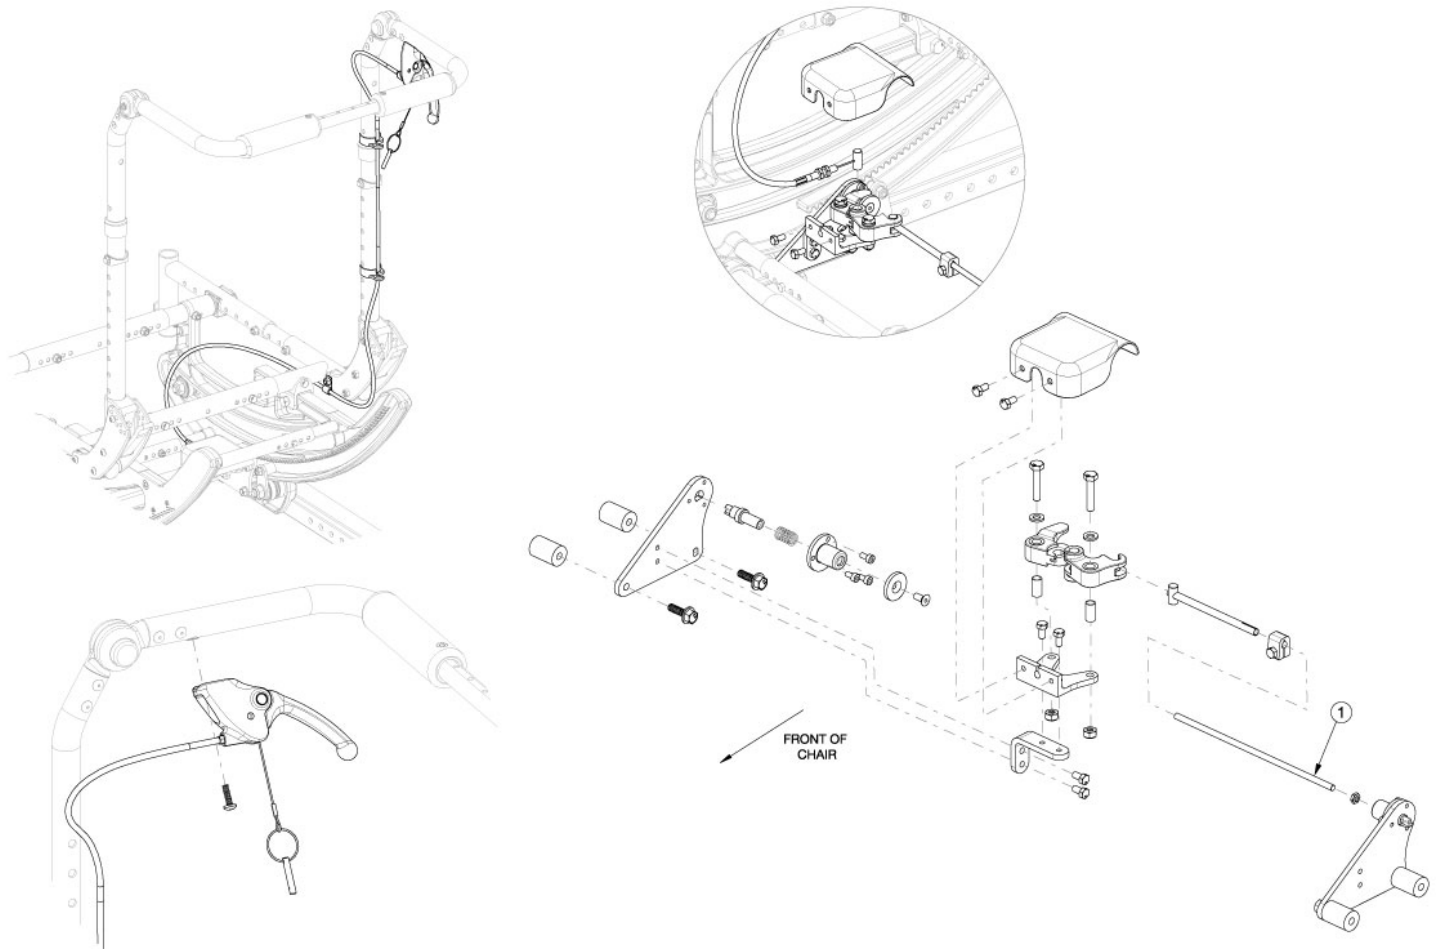

Focus CR Hand Tilt Mechanism Adjustable Height with Adjustable Handle Back - Growth

Has your width range changed? If yes, please select accordingly.

Item Number	Part Number	Description	Quantity
1a	004295	Rod, Slave, Small, 4.96" <i>Accommodates 14" - 18" Widths</i>	1
1b	004296	Rod, Slave, Medium, 6.96" <i>Accommodates 16" - 20" Widths</i>	1
1c	004297	Rod, Slave, Large, 8.96" <i>Accommodates 18" - 22" Widths</i>	1
1d	112564	Rod, Slave, X-Large, 10.96" <i>Accommodates 23" - 24" Widths</i>	1