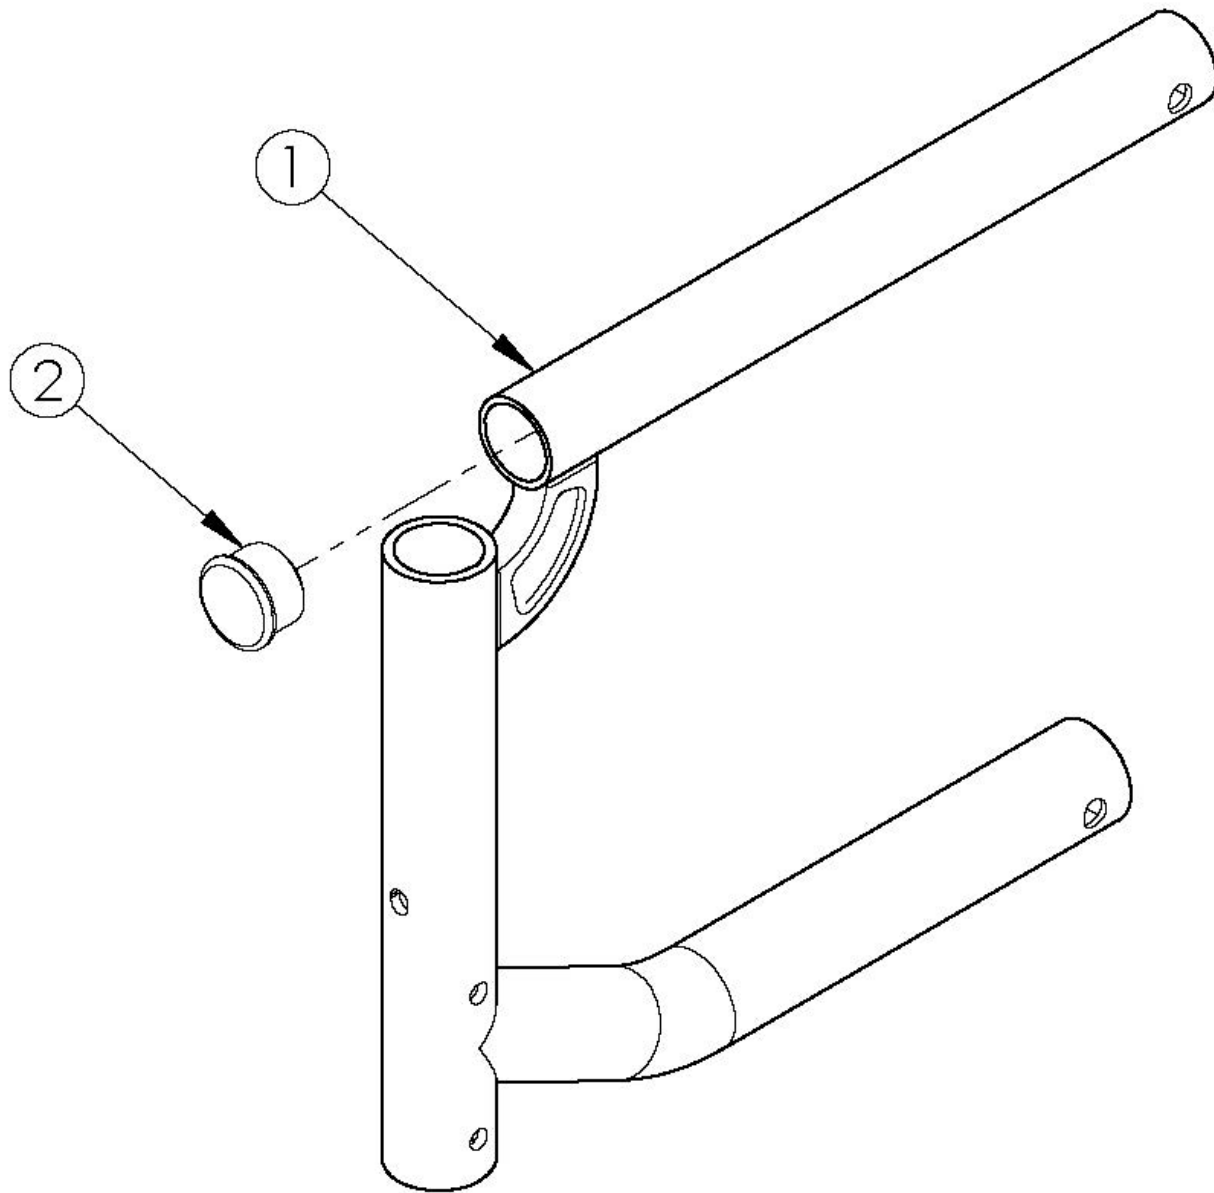

# Spark Super Low Swing Away Front Frame

*This front frame design effective January 1st, 2021 Frame assemblies based on Frame Depth*

Item Number	Part Number	Description	Quantity
1a, 2	102343_ _ _	Frame Assm Spark Front Low Left 12	1
1b, 2	501629_ _ _	Frame Assm Spark Front Low Left 13	1
1c, 2	102345_ _ _	Frame Assm Spark Front Low Left 14	1
1d, 2	501630_ _ _	Frame Assm Spark Front Low Left 15	1
1e, 2	102347_ _ _	Frame Assm Spark Front Low Left 16	1

<b>Item Number</b>	<b>Part Number</b>	<b>Description</b>	<b>Quantity</b>
1f, 2	501631_ _ _	Frame Assm Spark Front Low Left 17	1
1g, 2	501632_ _ _	Frame Assm Spark Front Low Left 18	1
1h, 2	102344_ _ _	Frame Assm Spark Front Low Right 12	1
1i, 2	501633_ _ _	Frame Assm Spark Front Low Right 13	1
1j, 2	102346_ _ _	Frame Assm Spark Front Low Right 14	1
1k, 2	501634_ _ _	Frame Assm Spark Front Low Right 15	1
1l, 2	102348_ _ _	Frame Assm Spark Front Low Right 16	1
1m, 2	501635_ _ _	Frame Assm Spark Front Low Right 17	1
1n, 2	501636_ _ _	Frame Assm Spark Front Low Right 18	1
2	100804	Tube End Plug 1"	1