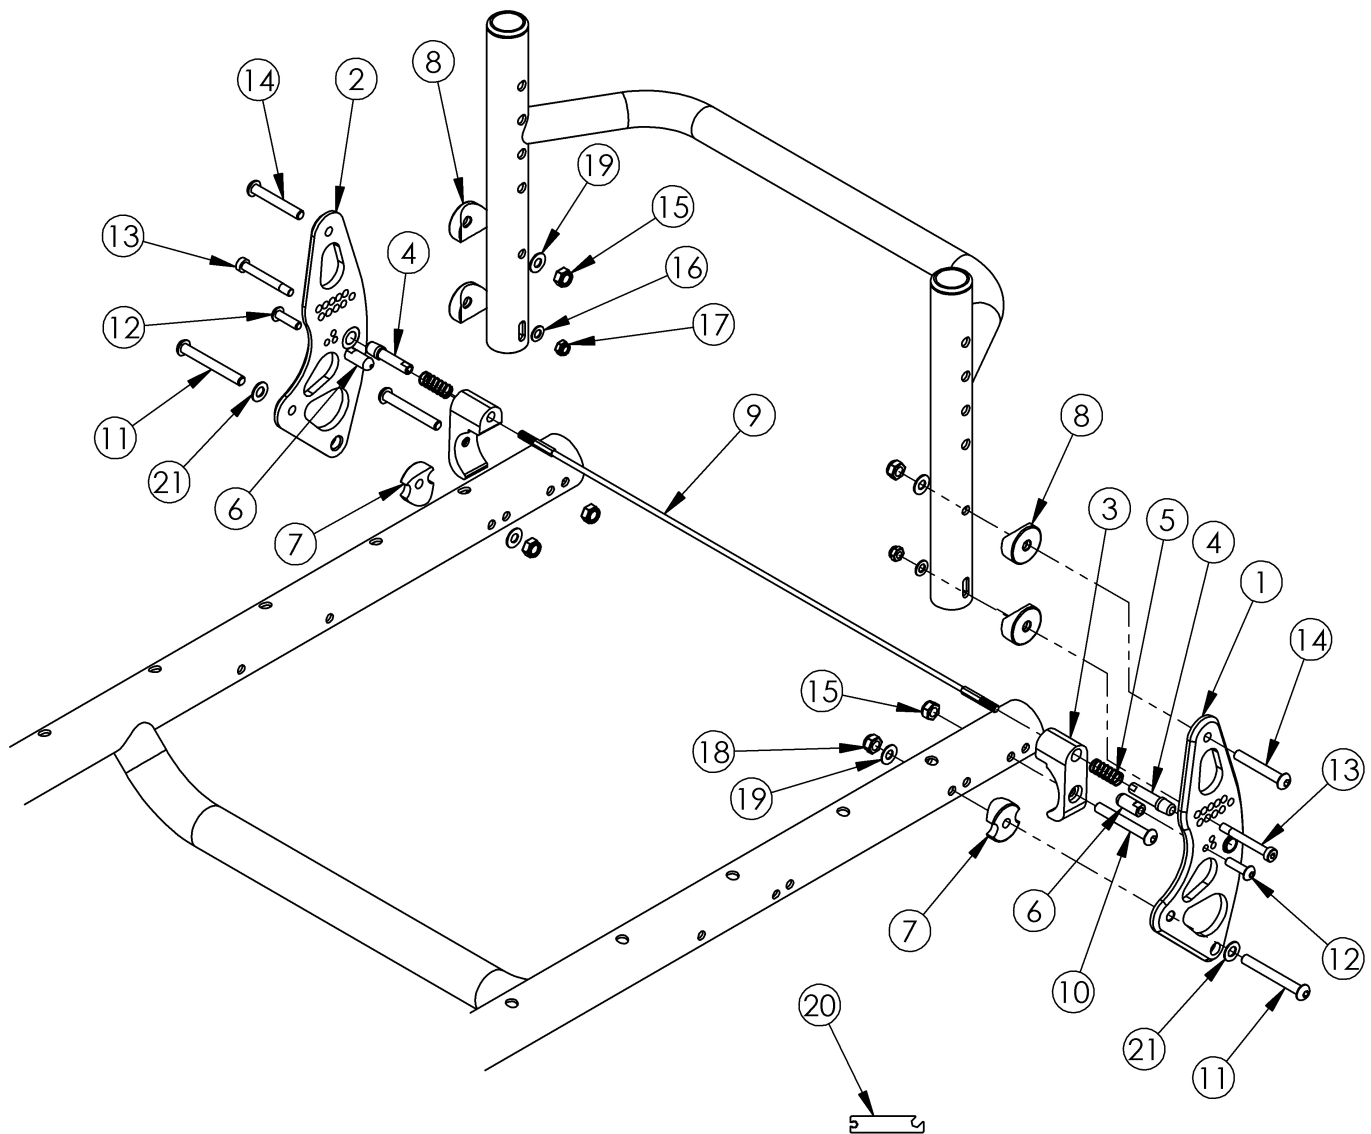

(Discontinued 1) Rogue Backrest Mount and Hardware

Adjustment Tool required when ordering Spinergy Back Release Cable

This Rogue Backrest Mount is discontinued and was used on serial numbers prior to RG0016612 This backrest mount and hardware is used on the Discontinued Rogue with XP option frame. If you have a Rogue XP, use the Rogue XP Backrest Mount pages for replacement parts.

Item Number	Part Number	Description	Quantity
1b, 2b, 6-8, 10, 11a, 12-19, 21	500759_ _ _	Color Anodized Backrest Plate Kit	1
1b	102600_ _ _	Color Anodized Backrest Mounting Plate Left RG	1
2a, 6	000958R	Backrest Mounting Plate w/ Pin Right Black Anodized RG	1