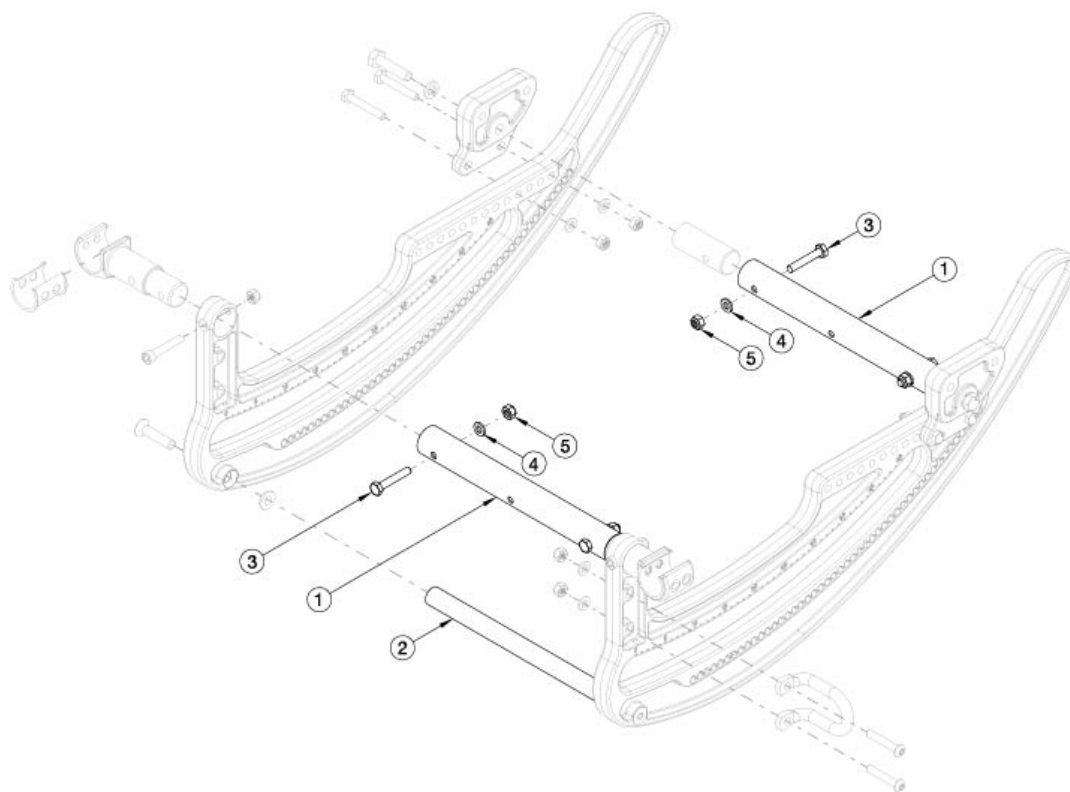

# CR45 Rotary Frame - Growth

Chair Width	Strut Length
14"	8.46"
15"	9.46"
16"	10.46"
17"	11.46"
18"	12.46"
19"	13.46"
20"	14.46"
21"	15.46"
22"	16.46"

If quoting a Left Frame for Australia or New Zealand, 122921 is required when transit is not present.

Item Number	Part Number	Description	Quantity
1a	112450	Frame Strut Tube 14W	4
1b	112451	Frame Strut Tube 15W	4
1c	112452	Frame Strut Tube 16W	4
1d	112453	Frame Strut Tube 17W	4
1e	112454	Frame Strut Tube 18W	4
1f	112455	Frame Strut Tube 19W	4
1g	112456	Frame Strut Tube 20W	4
1h	112457	Frame Strut Tube 21W	4
1i	112458	Frame Strut Tube 22W	4
2a	112460	Rotary Strut 14W	2
2b	112461	Rotary Strut 15W	2

Item Number	Part Number	Description	Quantity
2c	112462	Rotary Strut 16W	2
2d	112463	Rotary Strut 17W	2
2e	112464	Rotary Strut 18W	2
2f	112465	Rotary Strut 19W	2
2h	112466	Rotary Strut 20W	2
2h	112467	Rotary Strut 21W	2
2i	112468	Rotary Strut 22W	2
3	102386	M6 x 35mm HHCS Blk Zc	4
4	100746	M6 Flat Washer Blk Zn <i>Use 12 with transit</i>	8
5	100658	M6 Nylock Nut Blk Zn <i>Use 14 with transit</i>	10