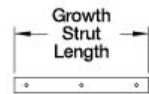

# CR45 Rotary Frame - Growth

Chair Width	Strut Length
14"	8.46"
15"	9.46"
16"	10.46"
17"	11.46"
18"	12.46"
19"	13.46"
20"	14.46"
21"	15.46"
22"	16.46"

If quoting a Left Frame for Australia or New Zealand, 122921 is required when transit is not present.