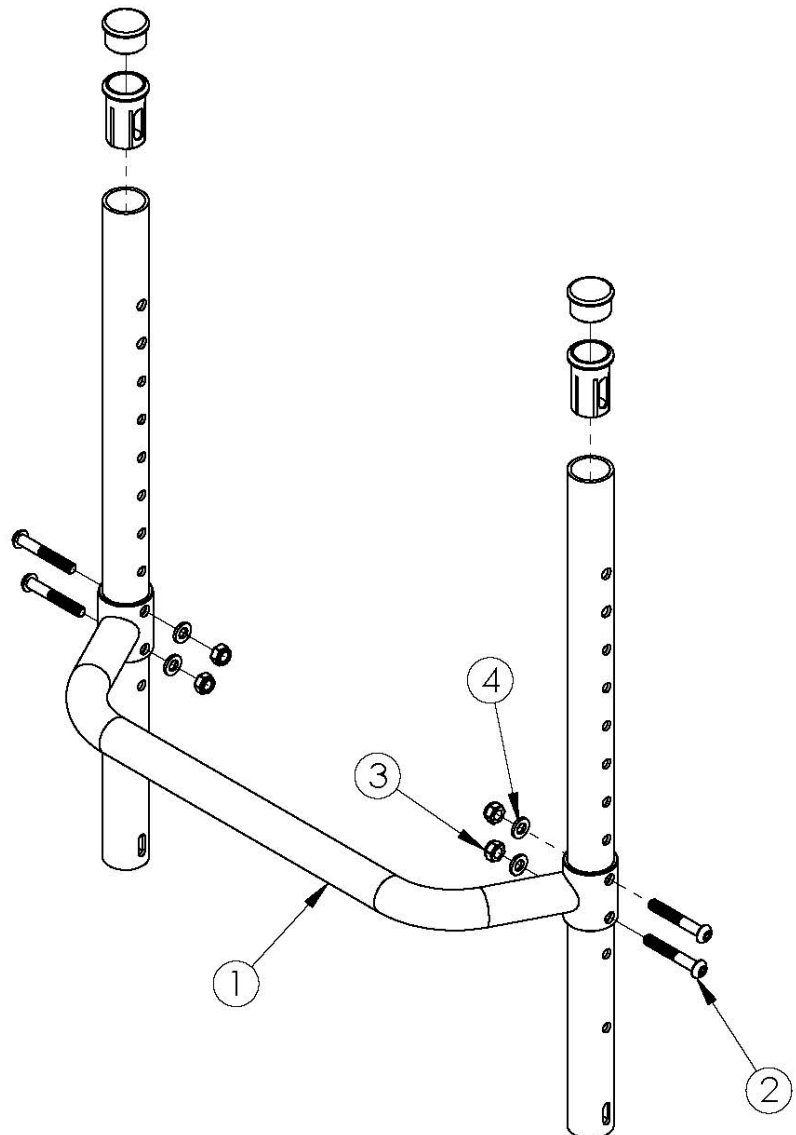

# Rogue ALX Fixed Height Backrest with Adjustable Height Rigidizer Bar - Growth (Formerly Tsunami)

Backrest 14"	14.3"
Backrest 15"	15.3"
Backrest 16"	16.3"
Backrest 17"	17.3"
Backrest 18"	18.3"
Backrest 19"	19.3"
Backrest 20"	20.3"
Backrest 21"	21.3"
Backrest 22"	22.3"

Item Number	Part Number	Description	Quantity
1a	000185	Adjustable Height Rigidizer Bar 14" Wide	1
1b	000186	Adjustable Height Rigidizer Bar 15" Wide	1
1c	000187	Adjustable Height Rigidizer Bar 16" Wide	1
1d	000188	Adjustable Height Rigidizer Bar 17" Wide	1
1e	000189	Adjustable Height Rigidizer Bar 18" Wide	1

Item Number	Part Number	Description	Quantity
1f	000190	Adjustable Height Rigidizer Bar 19" Wide	1
1g	000191	Adjustable Height Rigidizer Bar 20" Wide	1
1h	000529	Adjustable Height Rigidizer Bar 21"	1
1i	000530	Adjustable Height Rigidizer Bar 22"	1
2	100797	M6 x 40 BHCS BLK ZC	4
3	100658	M6 Nylock Nut Blk Zn	4
4	100746	M6 Flat Washer Blk Zn	4