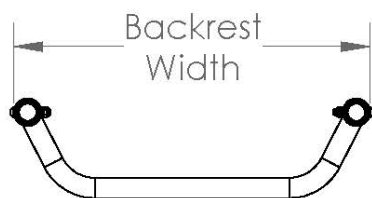

# Rogue ALX Fixed Height Backrest with Adjustable Height Rigidizer Bar - Growth (Formerly Tsunami)

Backrest 14"	14.3"
Backrest 15"	15.3"
Backrest 16"	16.3"
Backrest 17"	17.3"
Backrest 18"	18.3"
Backrest 19"	19.3"
Backrest 20"	20.3"
Backrest 21"	21.3"
Backrest 22"	22.3"

Item Number	Part Number	Description	Quantity
1a	000185	Adjustable Height Rigidizer Bar 14" Wide	1
1b	000186	Adjustable Height Rigidizer Bar 15" Wide	1
1c	000187	Adjustable Height Rigidizer Bar 16" Wide	1
1d	000188	Adjustable Height Rigidizer Bar 17" Wide	1
1e	000189	Adjustable Height Rigidizer Bar 18" Wide	1