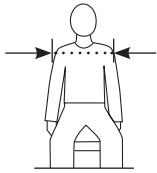

## FITTING SHOULDER HARNESSSES AND ANTERIOR TRUNK SUPPORTS

<b>XS</b>	9-1/2"-11" (24cm-28cm)
<b>S</b>	11"-13" (28cm-33cm)
<b>M</b>	13"-16" (33cm-41cm)
<b>L</b>	16"-19" (41cm-48cm)
<b>XL</b>	19"-22" (48cm-56cm)

Measure shoulder width. If the shoulder width falls between two sizes, consider other factors such as growth, weight changes, and clothing.

## SPECIFICATIONS: Shoulder Harness pad length

	Standard	Trimline
<b>S</b>	12" (31cm)	9-1/4" (24cm)
<b>M</b>	13-1/2" (34cm)	11-1/2" (29cm)
<b>L</b>	16" (41cm)	13-1/2" (34cm)
<b>XL</b>	18-1/2" (47cm)	

## SPECIFICATIONS: Stayflex™

	Standard	Size	A	B	C	D	E
<b>Standard Stayflex (w/zipper)</b>	SH310S	S	9 (229mm)	5 1/2 (140mm)	6 1/2 (165mm)	1 3/4 (44mm)	4 3/4 (121mm)
	SH310M	M	12 (305mm)	7 (187mm)	8 (203mm)	1 3/4 (44mm)	5 (127mm)
	SH310L	L	15 (381mm)	8 1/2 (216mm)	9 (229mm)	2 1/4 (57mm)	5 1/4 (133mm)
	SH310XL	XL	18 (457mm)	10 (254mm)	10 1/2 (267mm)	2 1/4 (57mm)	6 1/2 (165mm)
<b>Standard One Piece (w/o zipper)</b>	SH311XS	XS	8 1/4 (210mm)	5 (127mm)	5 1/4 (133mm)	1 1/2 (38mm)	3 3/4 (95mm)
	SH311S	S	8 1/4 (210mm)	5 3/4 (146mm)	6 1/2 (165mm)	1 3/4 (44mm)	4 (102mm)
	SH311M	M	11 1/4 (286mm)	7 1/4 (184mm)	8 (203mm)	1 3/4 (44mm)	4 1/4 (108mm)
	SH311L	L	14 1/4 (362mm)	8 3/4 (222mm)	9 (229mm)	2 1/4 (57mm)	4 1/2 (114mm)
	SH311XL	XL	17 (432mm)	10 1/4 (260mm)	10 1/2 (267mm)	2 1/4 (57mm)	5 1/2 (140mm)