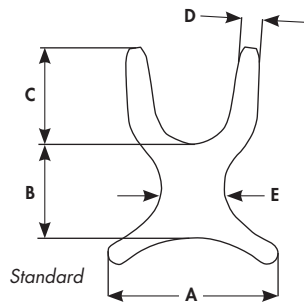

## FITTING SHOULDER HARNESSSES AND ANTERIOR TRUNK SUPPORTS

<b>XS</b>	9-1/2"-11" (24cm-28cm)
<b>S</b>	11"-13" (28cm-33cm)
<b>M</b>	13"-16" (33cm-41cm)
<b>L</b>	16"-19" (41cm-48cm)
<b>XL</b>	19"-22" (48cm-56cm)

Measure shoulder width. If the shoulder width falls between two sizes, consider other factors such as growth, weight changes, and clothing.

## SPECIFICATIONS: Shoulder Harness pad length

	Standard	Trimline
<b>S</b>	12" (31cm)	9-1/4" (24cm)
<b>M</b>	13-1/2" (34cm)	11-1/2" (29cm)
<b>L</b>	16" (41cm)	13-1/2" (34cm)
<b>XL</b>	18-1/2" (47cm)	

## SPECIFICATIONS: Stayflex™

	Standard	Size	A	B	C	D	E
<b>Standard Stayflex (w/zipper)</b>	SH310S	S	9 (229mm)	5 1/2 (140mm)	6 1/2 (165mm)	1 3/4 (44mm)	4 3/4 (121mm)
	SH310M	M	12 (305mm)	7 (187mm)	8 (203mm)	1 3/4 (44mm)	5 (127mm)
	SH310L	L	15 (381mm)	8 1/2 (216mm)	9 (229mm)	2 1/4 (57mm)	5 1/4 (133mm)
	SH310XL	XL	18 (457mm)	10 (254mm)	10 1/2 (267mm)	2 1/4 (57mm)	6 1/2 (165mm)
<b>Standard One Piece (w/o zipper)</b>	SH311XS	XS	8 1/4 (210mm)	5 (127mm)	5 1/4 (133mm)	1 1/2 (38mm)	3 3/4 (95mm)
	SH311S	S	8 1/4 (210mm)	5 3/4 (146mm)	6 1/2 (165mm)	1 3/4 (44mm)	4 (102mm)
	SH311M	M	11 1/4 (286mm)	7 1/4 (184mm)	8 (203mm)	1 3/4 (44mm)	4 1/4 (108mm)
	SH311L	L	14 1/4 (362mm)	8 3/4 (222mm)	9 (229mm)	2 1/4 (57mm)	4 1/2 (114mm)
	SH311XL	XL	17 (432mm)	10 1/4 (260mm)	10 1/2 (267mm)	2 1/4 (57mm)	5 1/2 (140mm)