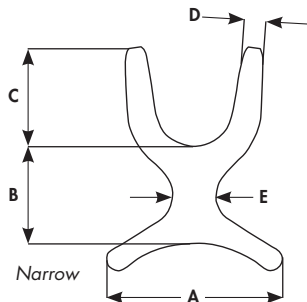

Measure shoulder width. If the shoulder width falls between two sizes, consider other factors such as growth, weight changes, and clothing.

## SPECIFICATIONS: Shoulder Harness pad length

	Standard	Trimline
<b>S</b>	12" (31cm)	9-1/4" (24cm)
<b>M</b>	13-1/2" (34cm)	11-1/2" (29cm)
<b>L</b>	16" (41cm)	13-1/2" (34cm)
<b>XL</b>	18-1/2" (47cm)	

## SPECIFICATIONS: Stayflex™

	Standard	Size	A	B	C	D	E
<b>Standard Stayflex (w/zipper)</b>	SH310S	S	9 (229mm)	5 1/2 (140mm)	6 1/2 (165mm)	1 3/4 (44mm)	4 3/4 (121mm)
	SH310M	M	12 (305mm)	7 (187mm)	8 (203mm)	1 3/4 (44mm)	5 (127mm)
	SH310L	L	15 (381mm)	8 1/2 (216mm)	9 (229mm)	2 1/4 (57mm)	5 1/4 (133mm)
	SH310XL	XL	18 (457mm)	10 (254mm)	10 1/2 (267mm)	2 1/4 (57mm)	6 1/2 (165mm)
<b>Standard One Piece (w/o zipper)</b>	SH311XS	XS	8 1/4 (210mm)	5 (127mm)	5 1/4 (133mm)	1 1/2 (38mm)	3 3/4 (95mm)
	SH311S	S	8 1/4 (210mm)	5 3/4 (146mm)	6 1/2 (165mm)	1 3/4 (44mm)	4 (102mm)
	SH311M	M	11 1/4 (286mm)	7 1/4 (184mm)	8 (203mm)	1 3/4 (44mm)	4 1/4 (108mm)
	SH311L	L	14 1/4 (362mm)	8 3/4 (222mm)	9 (229mm)	2 1/4 (57mm)	4 1/2 (114mm)
	SH311XL	XL	17 (432mm)	10 1/4 (260mm)	10 1/2 (267mm)	2 1/4 (57mm)	5 1/2 (140mm)

	Narrow	Size	A	B	C	D	E
<b>Narrow Stayflex (w/zipper)</b>	SH330M	M	12 (305mm)	7 (178mm)	8 (203mm)	1 3/4 (44mm)	3 1/2 (89mm)
	SH330L	L	15 (381mm)	8 1/2 (216mm)	9 (229mm)	2 1/4 (57mm)	3 1/2 (89mm)
	SH330XL	XL	18 (457mm)	10 (254mm)	10 1/2 (267mm)	2 1/4 (57mm)	3 3/4 (95mm)
<b>Narrow One Piece (w/o zipper)</b>	SH331M	M	11 1/4 (286mm)	7 1/4 (184mm)	8 (203mm)	1 3/4 (44mm)	2 3/4 (70mm)
	SH331L	L	14 1/4 (362mm)	8 3/4 (222mm)	9 (229mm)	2 1/4 (57mm)	2 3/4 (70mm)
	SH331XL	XL	17 (432mm)	10 1/4 (260mm)	10 1/2 (267mm)	2 1/4 (57mm)	3 (76mm)