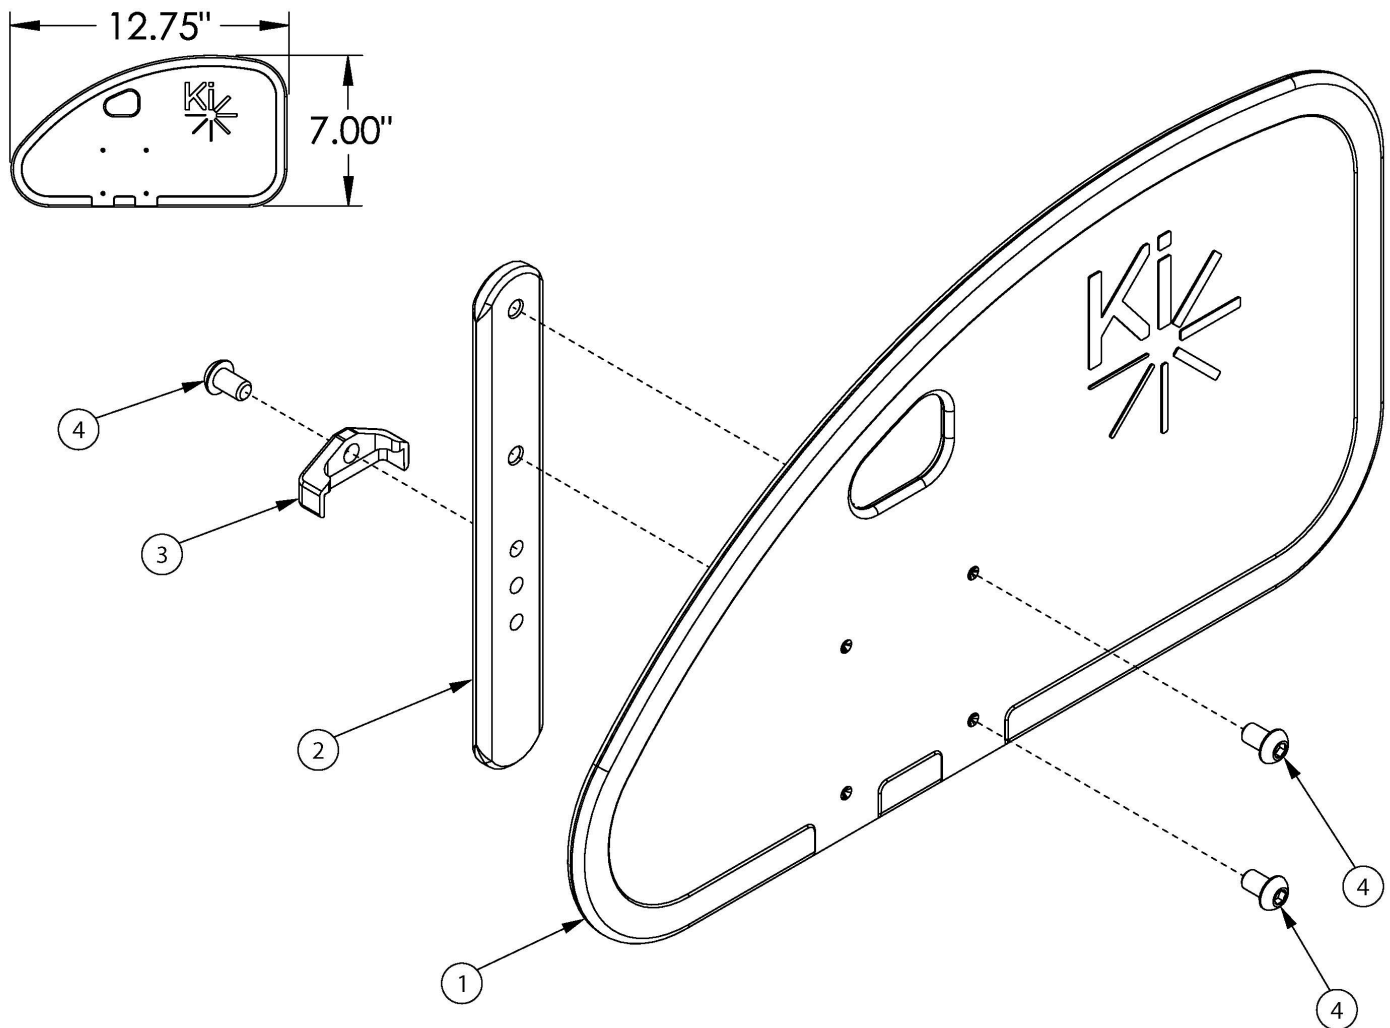

# Catalyst 5Vx Side Guards - Removable Adult Composite

If retrofitting, side guard receivers may be required

Item Number	Part Number	Description	Quantity	Retail
1a, 2 - 4	112575	Side Guard Assembly, Front Drilled, Left <i>Used on folding chairs with 17" depth or less</i>	1	\$82.33
1a, 2 - 4	112576	Side Guard Assembly, Front Drilled, Right <i>Used on folding chairs with 17" depth or less</i>	1	\$82.33
1a, 2 - 4	112577	Side Guard Assembly, Front Drilled, PAIR <i>Used on folding chairs with 17" depth or less</i>	1	\$164.67
1b, 2 - 4	112578	Side Guard Assembly, Rear Drilled, Left <i>Used on folding chairs 18" deep or greater.</i>	1	\$82.33
1b, 2 - 4	112579	Side Guard Assembly, Rear Drilled, Right <i>Used on folding chairs 18" deep or greater.</i>	1	\$82.33

Item Number	Part Number	Description	Quantity	Retail
1b, 2 - 4	112580	Side Guard Assembly, Rear Drilled, PAIR <i>Used on folding chairs 18" deep or greater.</i>	1	\$164.67
1a	112573	Side Guard Panel Front Drilled	1	\$22.76
1b	112574	Side Guard Panel Rear Drilled	1	\$22.76
2	000140	Side Guard Post	1	\$25.03
3	001342	Side Guard Post Stop	1	\$21.87
4	101184	M6 x 10 BTN SHCS BLKZC w/Patch	3	\$1.58