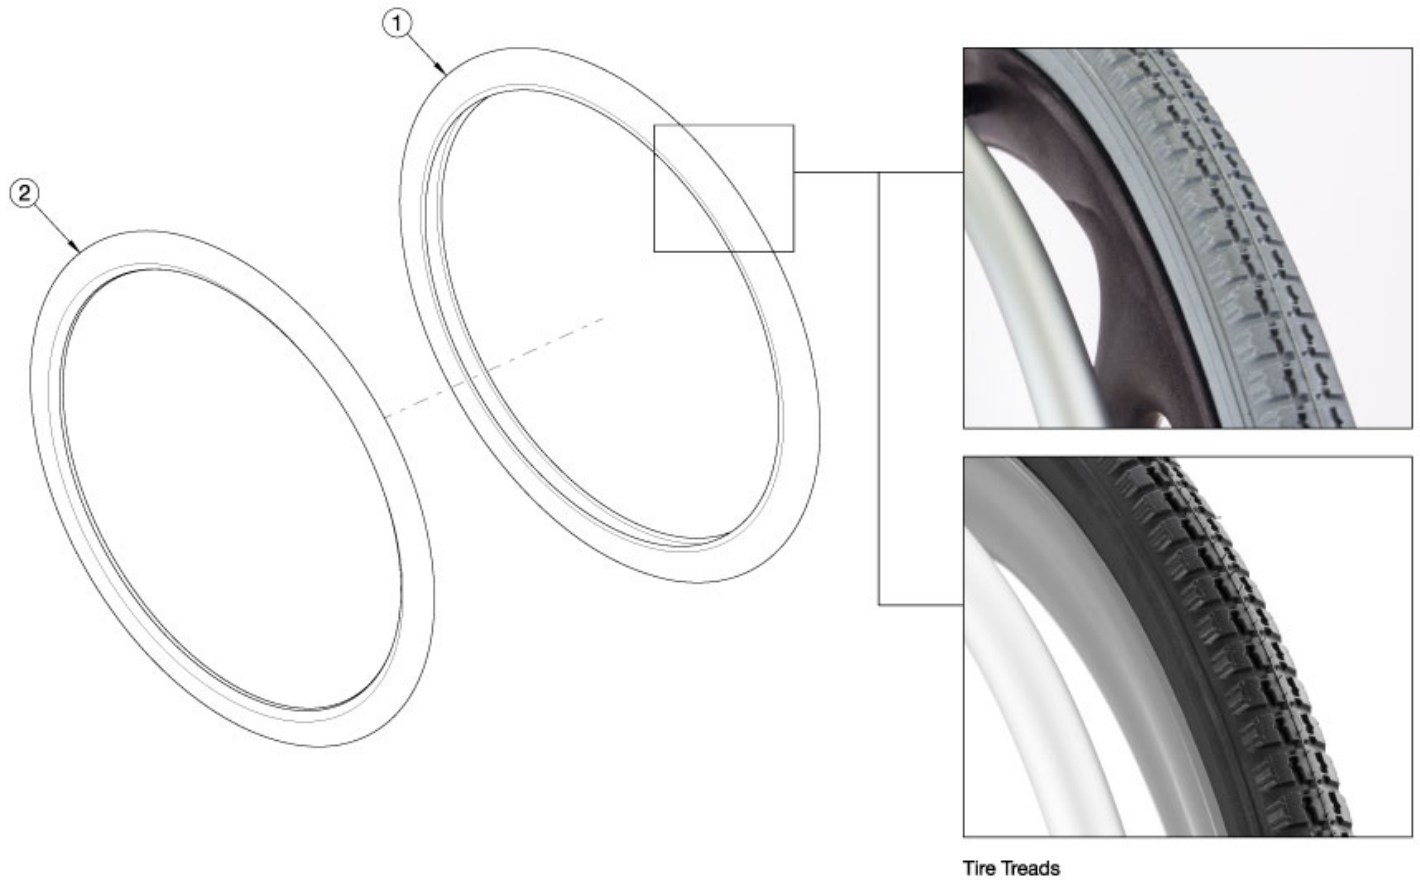

# Rogue XP Tires - Pneumatic with Airless Insert

Please note tab mounted handrims must be installed prior to the tire being installed.

Item Number	Part Number	Description	Quantity
1a, 2a	110020	Tire 18" x 1 3/8" Pneumatic (Gray) and Airless Insert Kit	1
1b, 2b	118155	Tire 20" x 1 3/8" Pneumatic (Black) and Airless Insert Kit	1
1c, 2c	118209	Tire 22" x 1 3/8" Pneumatic (Black) and Airless Insert Kit	1
1d, 2d	118217	Tire 24" x 1 3/8" Pneumatic (Black) and Airless Insert Kit	1
1a	101587	Tire 18" x 1 3/8" Pneumatic, Gray	1
1b	116843	Tire 20" x 1 3/8" Pneumatic, Black	1
1c	116735	Tire 22" x 1 3/8" Pneumatic, Black <i>Replacement for part number 100634</i>	1
1d	116736	Tire 24" x 1 3/8" Pneumatic, Black <i>Replacement for part number 100635</i>	1
2a	101092	Airless Insert 18"	1

See Page 2 for Discontinued Wheels.

**Tire Component Chart (Discontinued Wheels)**

Wheel		1 3/8" Street Pneumatic			1" High Pressure			1 3/8" Euro Trek Knobby			1" Schwalbe				1 3/8" Schwalbe HS-127			2" Mountain		
Wheel	Wheel Part #	Tire	Inner Tube	Rim Strip	Tire	Inner Tube	Rim Strip	Tire	Inner Tube	Rim Strip	Mara-thon Tire	One Tire	Inner Tube	Rim Strip	Tire	Inner Tube	Rim Strip	Tire	Inner Tube	Rim Strip
18" Ki Spoke	200529	101587	101588	101137																
20" Ki Spoke	200530	100911	100912	101137	102957	102844	101137													
22" Ki Spoke	200531	100634	100588	101908	102961	100609	101908											101475	100588	101908
24" Ki Spoke	200532	111818	100589	100596	102958	100580	100596	102982	100589	100596	100864	103176	100580	100596	102920	100589	100596	101476	101188	100596
25" Ki Spoke	200533				102959	101457	101452				101357	103177	101457	101452				100166	100208	101452
26" Ki Spoke	200534	100636	100590	100608	102960	100582	100597				100865		100582	100597						
20" 5-Spoke X Core	101961	100911	100912	101137																
22" 5-Spoke X Core	101962	100634	100588	101908																
24" 5-Spoke X Core	100960	111818	100589	100596				102982	100589	100596					102920	100589	100596			