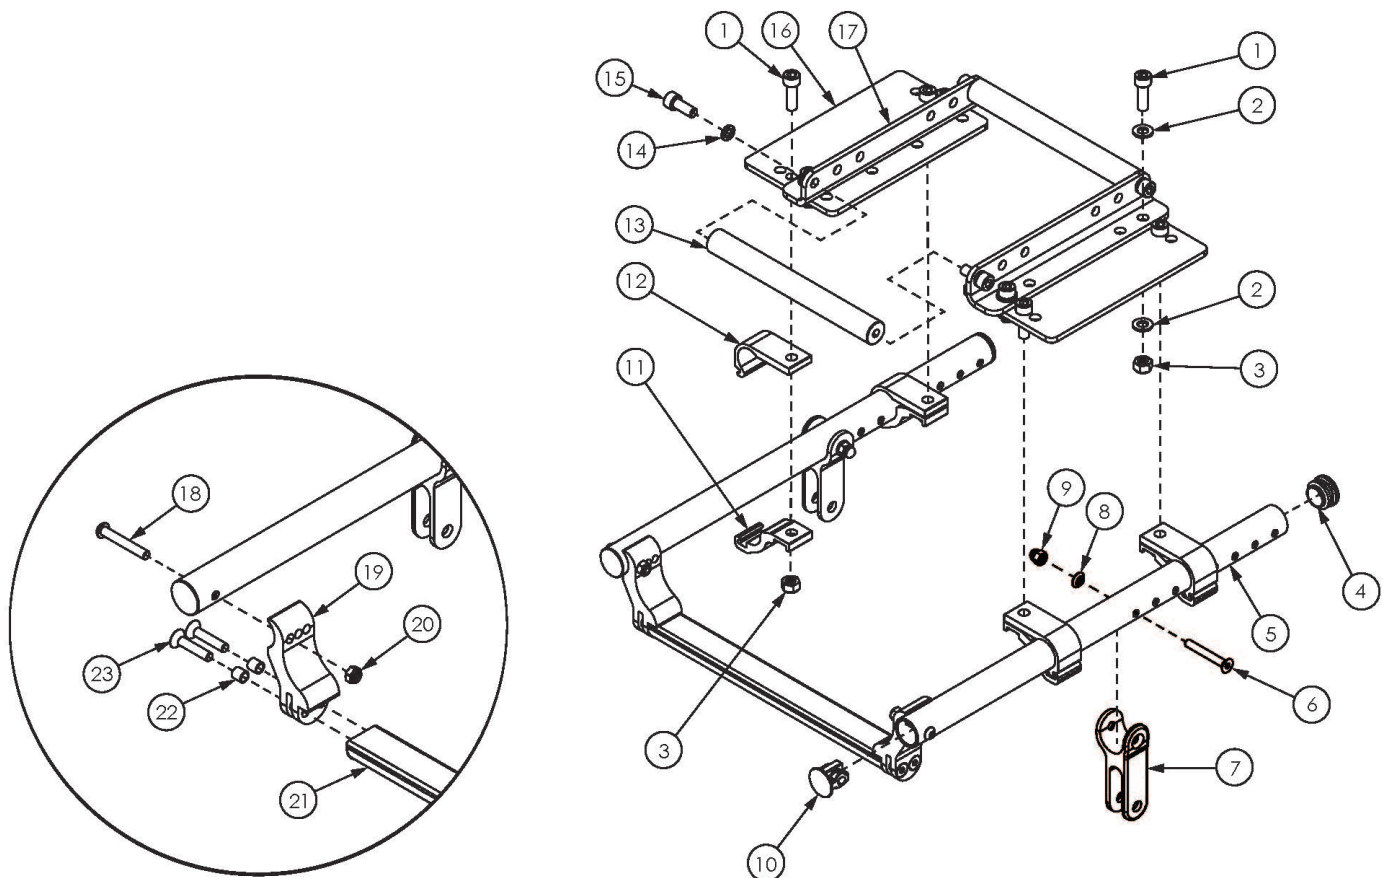

Flip for Leckey Seat Frame

Item Number	Part Number	Description	Quantity
1 - 4, 5a, 10 - 12, 13a, 14 - 17	111260	15" Wide Flip Seat Frame Kit for Mygo	1
1 - 4, 5b, 10 - 12, 13b, 14 - 17	111261	14" Wide Flip Seat Frame Kit for Squiggles	1
1 - 4, 5a, 10 - 12, 13b, 14 - 17	111262	15" Wide Flip Seat Frame Kit for Squiggles	1
1 - 4, 5a, 10 - 12, 13a, 14 - 20, 21b, 22, 23	111263	15" Wide Flip Seat Frame Retrofit Kit for Mygo	1
1 - 4, 5b, 10 - 12, 13b, 14 - 20, 21a, 22, 23	111264	14" Wide Flip Seat Frame Retrofit Kit for Squiggles	1
1 - 4, 5a, 10 - 12, 13b, 14 - 20, 21b, 22, 23	111265	15" Wide Flip Seat Frame Retrofit Kit for Squiggles	1
1	102864	M8 x 25mm SHCS, BLK ZC	8

Item Number	Part Number	Description	Quantity
2	101858	Washer Flat M8 Blk Zn	8
3	100659	M8 Nylock Nut Blk Zn	8
4	100804	Tube End Plug 1"	2
5a, 4, 10	111256	Flip Seat Tube with Tube End Plugs for 15" Wide Mygo/Squiggles	2
5b, 4, 10	111257	Flip Seat Tube with Tube End Plugs for 14" Wide Squiggles	2
6	101592	M6 x 45 CLS10.9 DIN7991 FHCS BLKZC	2
7	001878	Tilt Yoke	2
8	003079	M6 Conical Washer	2
9	100558	M6 Nyl Ins Domed Cap L/N Zc	2
10	001028	Tube Plug 1" x .824"	2
11	001205	Seat Pan/Base Clamp TILT	4
12	001204	Seat Pan/Base Bracket TILT	4
13a	004575	Mounting Bar, Mygo, Flip	2
13b	004576	Mounting Bar, Squiggles, Flip	2
14	101834	M8 Hi-Collar Lockwasher Blk Zn	4
15	101850	M8 x 20 SHCS Blk Zn	4
13a, 14, 15	111258	Mounting Bar with Hardware Flip, Mygo	2
13b, 14, 15	111259	Mounting Bar with Hardware Flip, Squiggles	2
18	100797	M6 x 40 BHCS BLK ZC	2
19	001867	Mechlock Mount	2
20	100658	M6 Nylock Nut Blk Zn	2
21a	001883	Strut Tube Seat 14 Wide	1
21b	001884	Strut Tube Seat 15 Wide	1
22	001156	Pivot Bushing Tilt	4
23	102802	M6 x 30, FHCS, Blk Zn w/Patch	4