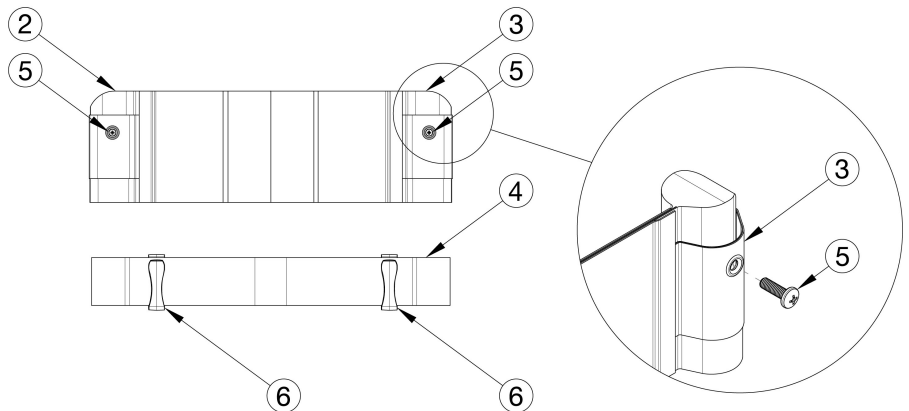

# Catalyst E Back Upholstery Padded Velcro Adjustable

Backrest Range and Height	Wings 13" - 17" Wide	Wings 18" - 22" Wide	Strap Qty
Short 11" - 12"	003083 003088	002746 002749	1
Short 13" - 14" Medium 13" - 14"	002859 002867	002861 002869	1
Medium 15" - 16"	002859 002867	002861 002869	2
Medium 17"	002859 002867	002861 002869	3
Tall 17" - 18"	N/A	N/A	3
Tall 19" - 20"	N/A	N/A	4
Tall 17-18"	002875 002883	002877 002885	1
Tall 19"	002875 002883	002877 002885	2
Tall 20"	002875 002883	002877 002885	3

Item Number	Part Number	Description	Quantity
1a, 2a, 3a, 4a, 5, 6	115856	Back Upholstery Assembly Velcro Adjustable 14" Wide, 11-12 Height	1
1a, 2c, 3c, 4a, 5, 6	115857	Back Upholstery Assembly Velcro Adjustable 14" Wide, 13-14 Height	1
1b, 2c, 3c, 4a, 5, 6	115858	Back Upholstery Assembly Velcro Adjustable 14" Wide, 15-16 Height	1
1c, 2e, 3e, 4a, 5, 6	115859	Back Upholstery Assembly Velcro Adjustable 14" Wide, 17-20 Height	1
1d, 2a, 3a, 4b, 5, 6	115860	Back Upholstery Assembly Velcro Adjustable 16" Wide, 11-12 Height	1
1d, 2a, 3a, 4b, 5, 6	115861	Back Upholstery Assembly Velcro Adjustable 16" Wide, 13-14 Height	1
1e, 2c, 3c, 4b, 5, 6	115862	Back Upholstery Assembly Velcro Adjustable 16" Wide, 15-16 Height	1
1f, 2e, 3e, 4b, 5, 6	115863	Back Upholstery Assembly Velcro Adjustable 16" Wide, 17-20 Height	1
1g, 2b, 3b, 4c, 5, 6	115864	Back Upholstery Assembly Velcro Adjustable 18" Wide, 11-12 Height	1
1g, 2d, 3d, 4c, 5, 6	115865	Back Upholstery Assembly Velcro Adjustable 18" Wide, 13-14 Height	1
1h, 2d, 3d, 4c, 5, 6	115866	Back Upholstery Assembly Velcro Adjustable 18" Wide, 15-16 Height	1
1i, 2f, 3f, 4c, 5, 6	115867	Back Upholstery Assembly Velcro Adjustable 18" Wide, 17-20 Height	1
1j, 2b, 3b, 4d, 5, 6	115868	Back Upholstery Assembly Velcro Adjustable 20" Wide, 11-12 Height	1