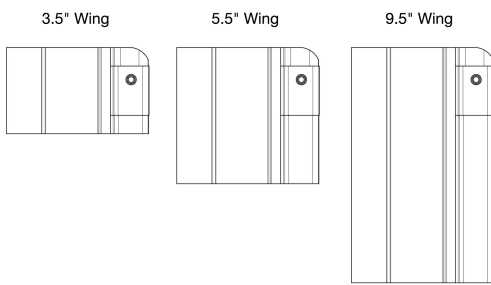

# Catalyst E Back Upholstery Padded Velcro Adjustable

Backrest Range and Height	Wings 13" - 17" Wide	Wings 18" - 22" Wide	Strap Qty
Short 11" - 12"	003083 003088	002746 002749	1
Short 13" - 14" Medium 13" - 14"	002859 002867	002861 002869	1
Medium 15" - 16"	002859 002867	002861 002869	2
Medium 17"	002859 002867	002861 002869	3
Tall 17" - 18"	N/A	N/A	3
Tall 19" - 20"	N/A	N/A	4
Tall 17-18"	002875 002883	002877 002885	1
Tall 19"	002875 002883	002877 002885	2
Tall 20"	002875 002883	002877 002885	3

Item Number	Part Number	Description	Quantity
1a, 2a, 3a, 4a, 5, 6	115856	Back Upholstery Assembly Velcro Adjustable 14" Wide, 11-12 Height	1
1a, 2c, 3c, 4a, 5, 6	115857	Back Upholstery Assembly Velcro Adjustable 14" Wide, 13-14 Height	1
1b, 2c, 3c, 4a, 5, 6	115858	Back Upholstery Assembly Velcro Adjustable 14" Wide, 15-16 Height	1
1c, 2e, 3e, 4a, 5, 6	115859	Back Upholstery Assembly Velcro Adjustable 14" Wide, 17-20 Height	1
1d, 2a, 3a, 4b, 5, 6	115860	Back Upholstery Assembly Velcro Adjustable 16" Wide, 11-12 Height	1
1d, 2a, 3a, 4b, 5, 6	115861	Back Upholstery Assembly Velcro Adjustable 16" Wide, 13-14 Height	1
1e, 2c, 3c, 4b, 5, 6	115862	Back Upholstery Assembly Velcro Adjustable 16" Wide, 15-16 Height	1
1f, 2e, 3e, 4b, 5, 6	115863	Back Upholstery Assembly Velcro Adjustable 16" Wide, 17-20 Height	1
1g, 2b, 3b, 4c, 5, 6	115864	Back Upholstery Assembly Velcro Adjustable 18" Wide, 11-12 Height	1
1g, 2d, 3d, 4c, 5, 6	115865	Back Upholstery Assembly Velcro Adjustable 18" Wide, 13-14 Height	1
1h, 2d, 3d, 4c, 5, 6	115866	Back Upholstery Assembly Velcro Adjustable 18" Wide, 15-16 Height	1
1i, 2f, 3f, 4c, 5, 6	115867	Back Upholstery Assembly Velcro Adjustable 18" Wide, 17-20 Height	1
1j, 2b, 3b, 4d, 5, 6	115868	Back Upholstery Assembly Velcro Adjustable 20" Wide, 11-12 Height	1