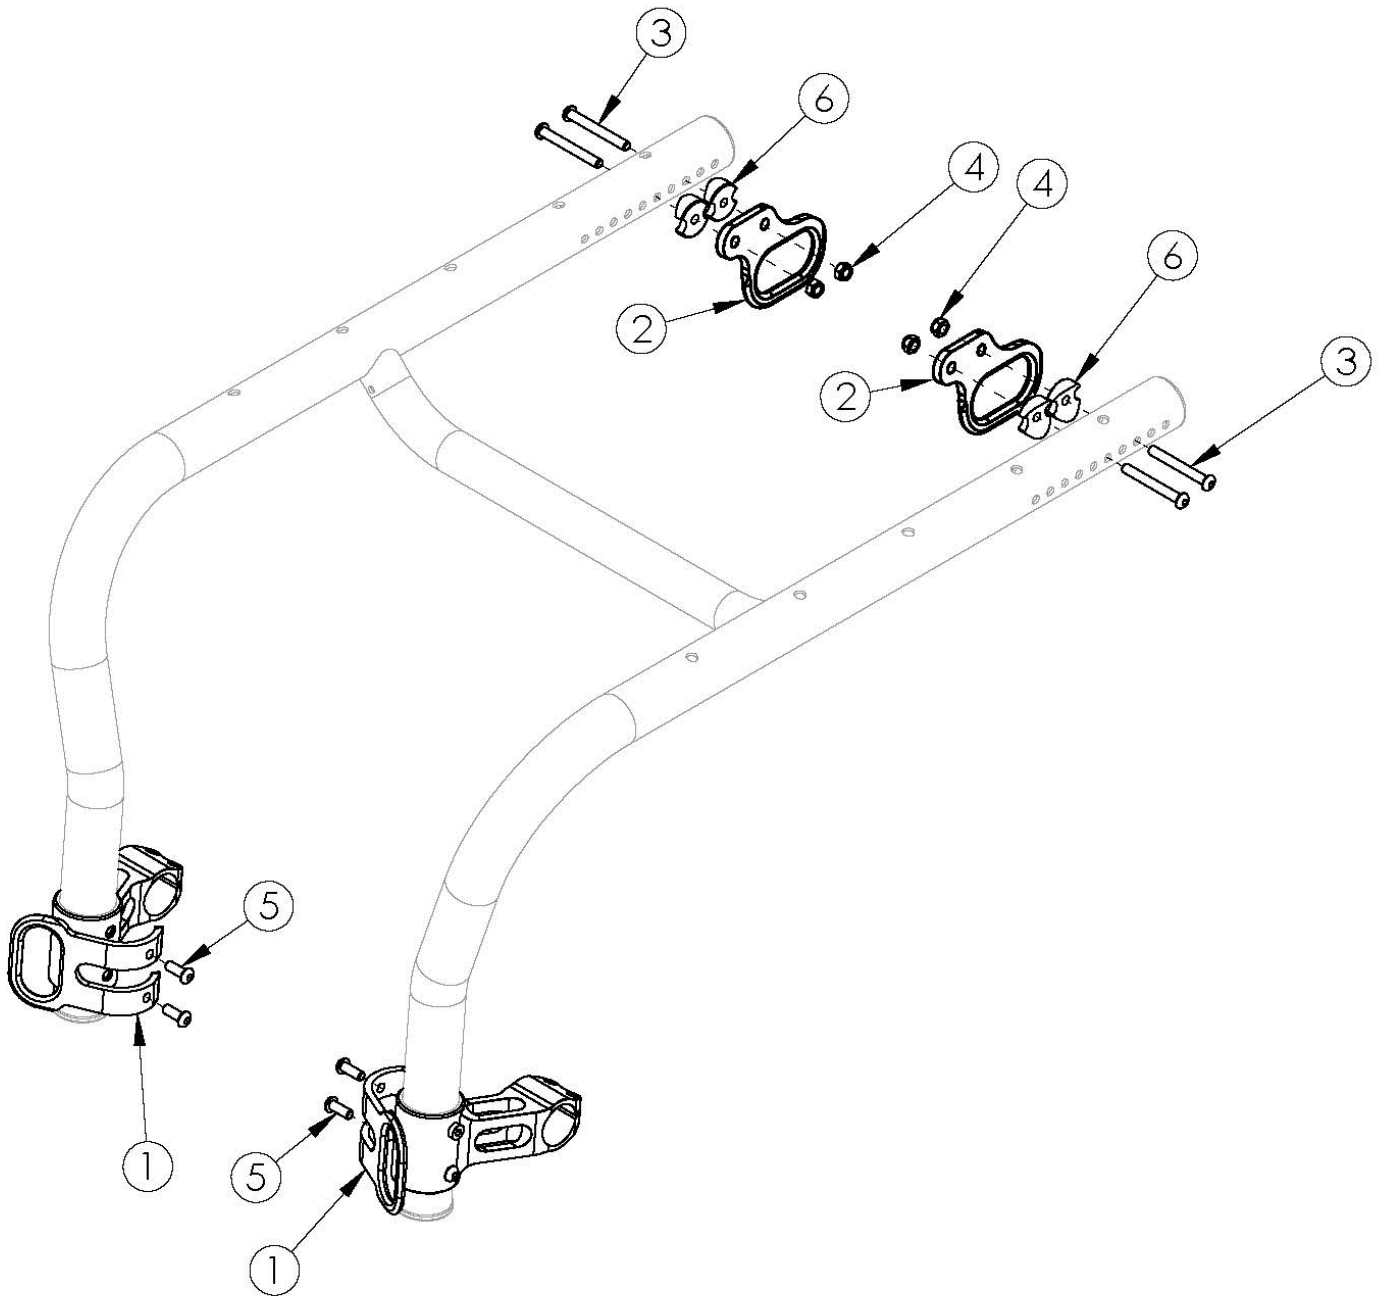

Rogue ALX Transit (Formerly Tsunami)

Notice: Chair configuration review required prior to parts being quoted or ordered. Not available with Heavy Duty Option This Transit setup is used with the Tsunami Style Backrest For all backrest hardware options, please see the Rogue ALX Backrest Mount and Hardware page

Item Number	Part Number	Description	Quantity
1-6	506838	Transit Bracket Retrofit Kit for Standard Caster Mounts, RG ALX <i>Not available with Heavy Duty Option. This kit is a complete retrofit, containing a pair of front and rear transit brackets and hardware.</i>	1

Item Number	Part Number	Description	Quantity
3	003232	M6 x 55 BHCS Blk Zc	4
4	100658	M6 Nylock Nut Blk Zn	4
5	101708	M6 x 14 BTN SHCS BLKZC w/Patch	4
6	000248	Saddle 1.375"	4