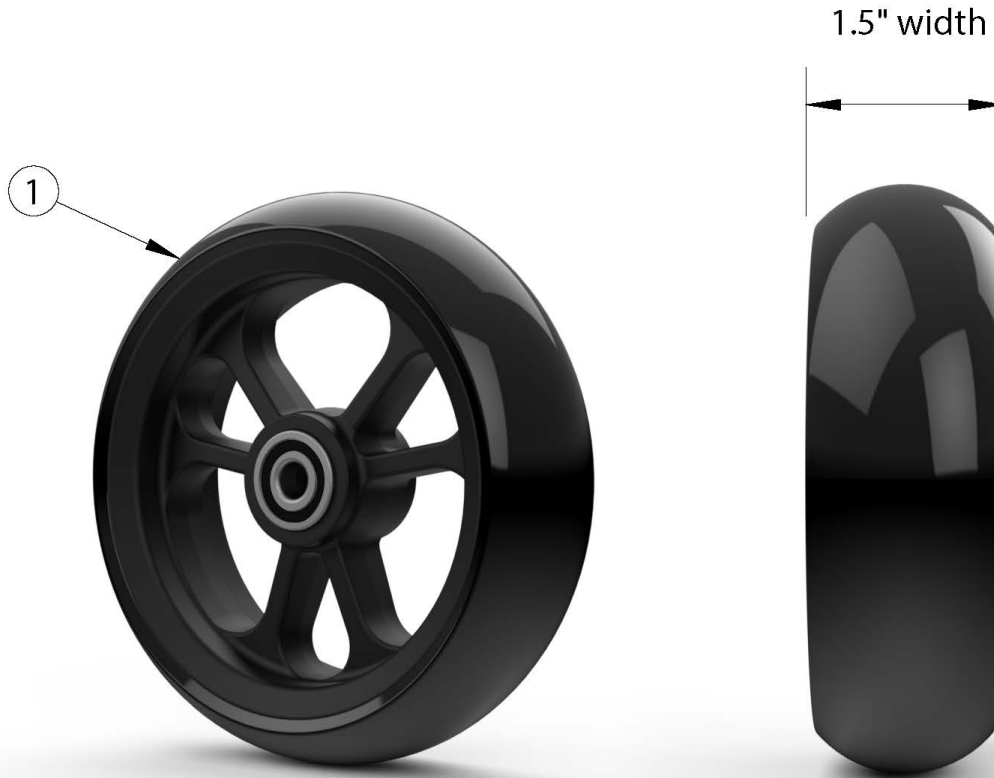

Catalyst 5 Casters - 1.5" Poly

If changing size of casters, new forks may be needed.

Item Number	Part Number	Description	Quantity
1a	111842	Caster 4 x 1.5" Poly	1
1b	111843	Caster 5 x 1.5" Poly	1
1c	111844	Caster 6 x 1.5" Poly	1