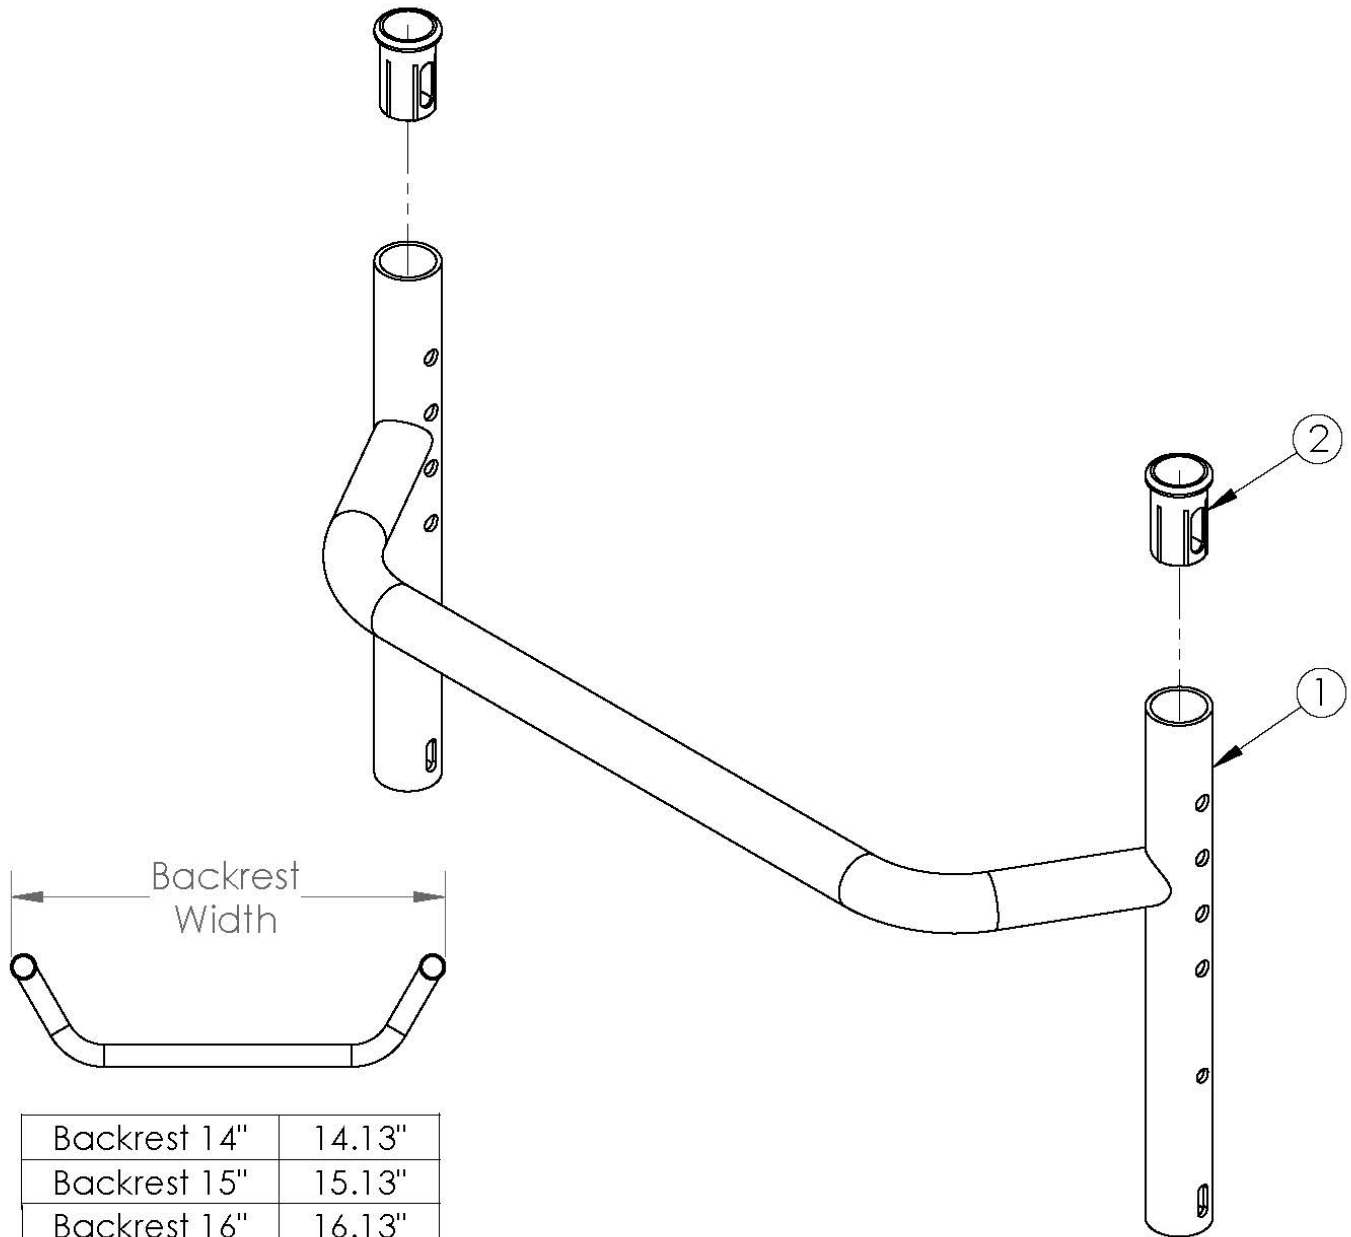

Rogue ALX Adjustable Height Backrest with Non-Height Adjustable Rigidizer Bar - Growth (Formerly Tsunami)

Backrest 14"	14.13"
Backrest 15"	15.13"
Backrest 16"	16.13"
Backrest 17"	17.13"
Backrest 18"	18.13"
Backrest 19"	19.13"
Backrest 20"	20.13"
Backrest 21"	21.13"
Backrest 22"	22.13"