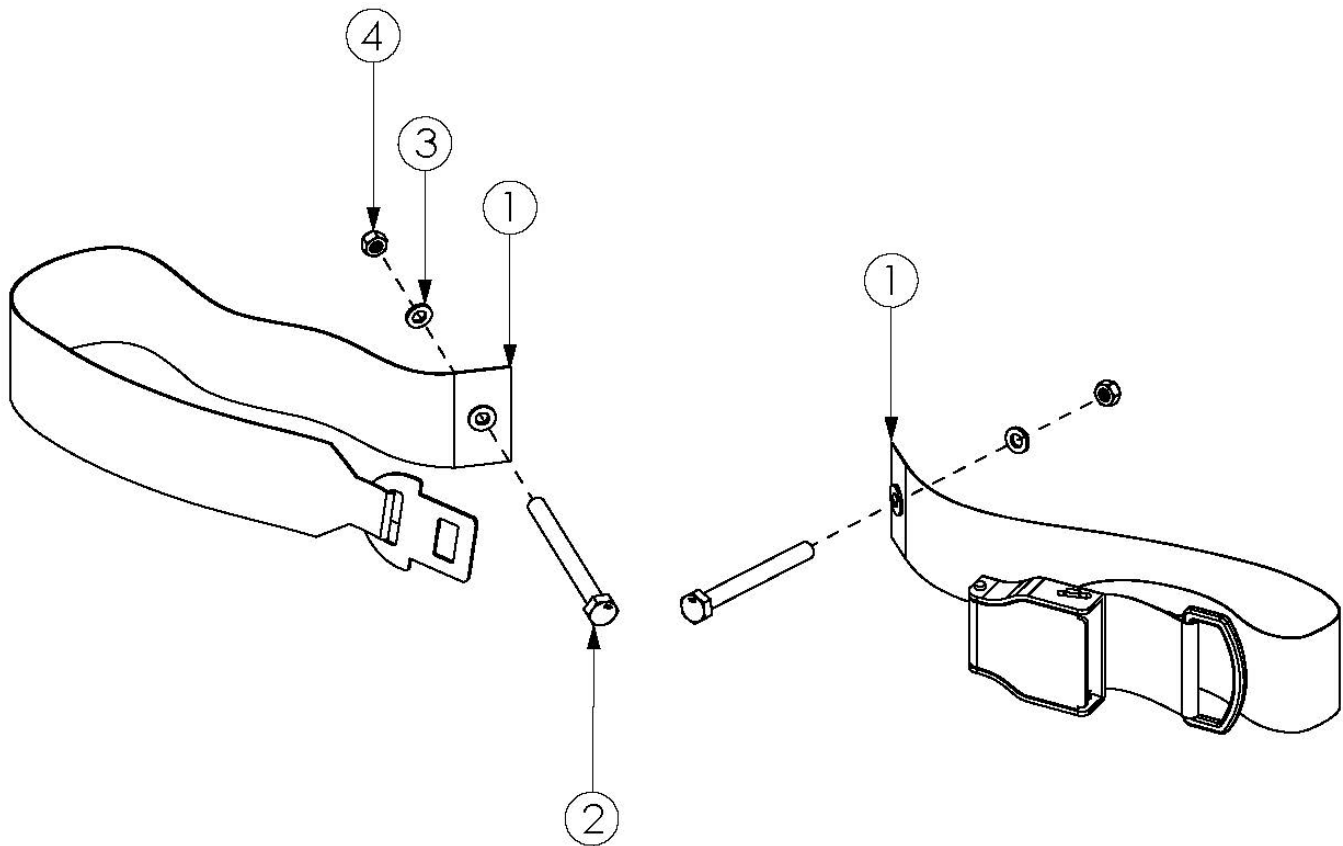

# Tsunami Pelvic Positioning Belts - 2" Airline Buckle and Hardware

Item Number	Part Number	Description	Quantity	Retail
1, 2, 3, 4	111403	Belt Pelvic Positioning 2" Airline Buckle 50", Tsunami/Rogue	1	\$110.00
1	100594	Belt Pelvic Positioning 2" Airline Buckle 50"	1	\$110.00
2	101781	M6 x 50mm Partial Thread BHCS Blk ZC	2	\$1.66
3	100746	M6 Flat Washer Blk Zn	2	\$1.66
4	100658	M6 Nylock Nut Blk Zn	2	\$1.10