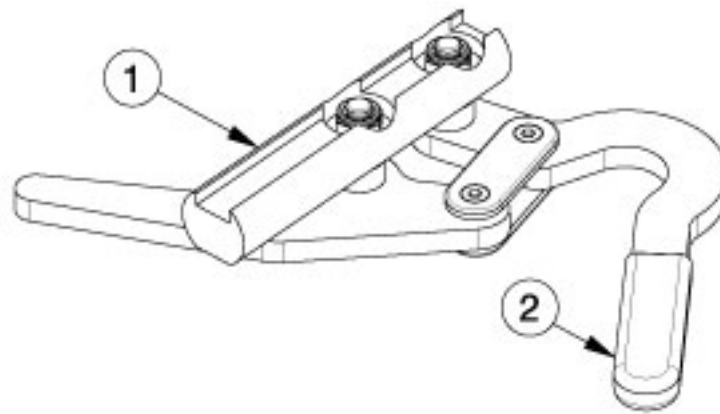

## Rogue2 Wheel Locks - Under Seat Scissor

Item Number	Part Number	Description	Quantity
1a, 2	100642	Wheel Lock Under Seat Scissor, Left	1
1b, 2	100643	Wheel Lock Under Seat Scissor, Right	1
2	111247	Wheel Lock Cover Plastic	1