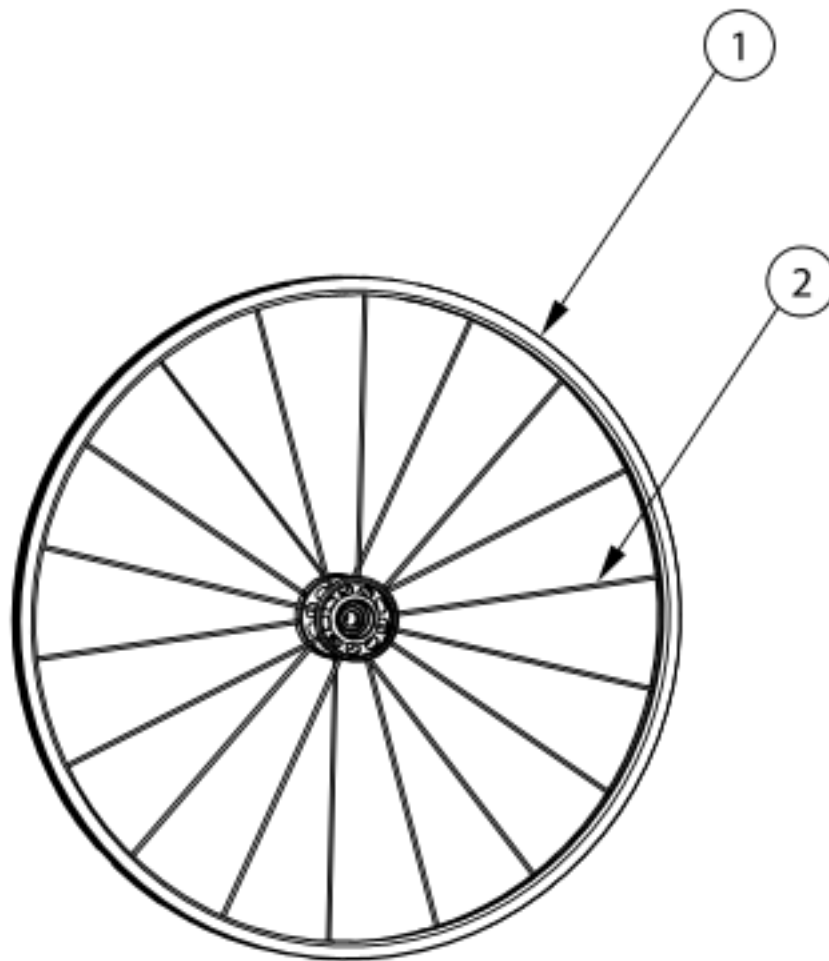

Catalyst 5Vx Wheels - MAXX Spoke

If changing wheel size and anti-tips are present, new anti-tips may be required. If changing wheel style, new axles may be needed. Please note tab mounted handrims must be installed prior to the tire being installed. If Drum Brake is present, see MAXX Spoke for Drum Brake page.

Item Number	Part Number	Description	Quantity
1a	108244	Wheel 20" MAXX Spoke, Black Hub/Rim/Spokes	1
1b	105135	Wheel 22" MAXX Spoke, Black Hub/Rim/Spokes	1
1c	105136	Wheel 24" MAXX Spoke, Black Hub/Rim/Spokes	1
1d	107436	Wheel 25" MAXX Spoke, Black Hub/Rim/Spokes	1
1e	107437	Wheel 26" MAXX Spoke, Black Hub/Rim/Spokes	1
2a	109274	Replacement Spoke MAXX Spoke 20"	1

See Page 2 for Discontinued Wheels.

Tire Component Chart (Discontinued Wheels)

Wheel		1 3/8" Street Pneumatic			1" High Pressure			1 3/8" Euro Trek Knobby			1" Schwalbe				1 3/8" Schwalbe HS-127			2" Mountain		
Wheel	Wheel Part #	Tire	Inner Tube	Rim Strip	Tire	Inner Tube	Rim Strip	Tire	Inner Tube	Rim Strip	Mara-thon Tire	One Tire	Inner Tube	Rim Strip	Tire	Inner Tube	Rim Strip	Tire	Inner Tube	Rim Strip
18" Ki Spoke	200529	101587	101588	101137																
20" Ki Spoke	200530	100911	100912	101137	102957	102844	101137													
22" Ki Spoke	200531	100634	100588	101908	102961	100609	101908											101475	100588	101908
24" Ki Spoke	200532	111818	100589	100596	102958	100580	100596	102982	100589	100596	100864	103176	100580	100596	102920	100589	100596	101476	101188	100596
25" Ki Spoke	200533				102959	101457	101452				101357	103177	101457	101452				100166	100208	101452
26" Ki Spoke	200534	100636	100590	100608	102960	100582	100597				100865		100582	100597						
20" 5-Spoke X Core	101961	100911	100912	101137																
22" 5-Spoke X Core	101962	100634	100588	101908																
24" 5-Spoke X Core	100960	111818	100589	100596				102982	100589	100596					102920	100589	100596			